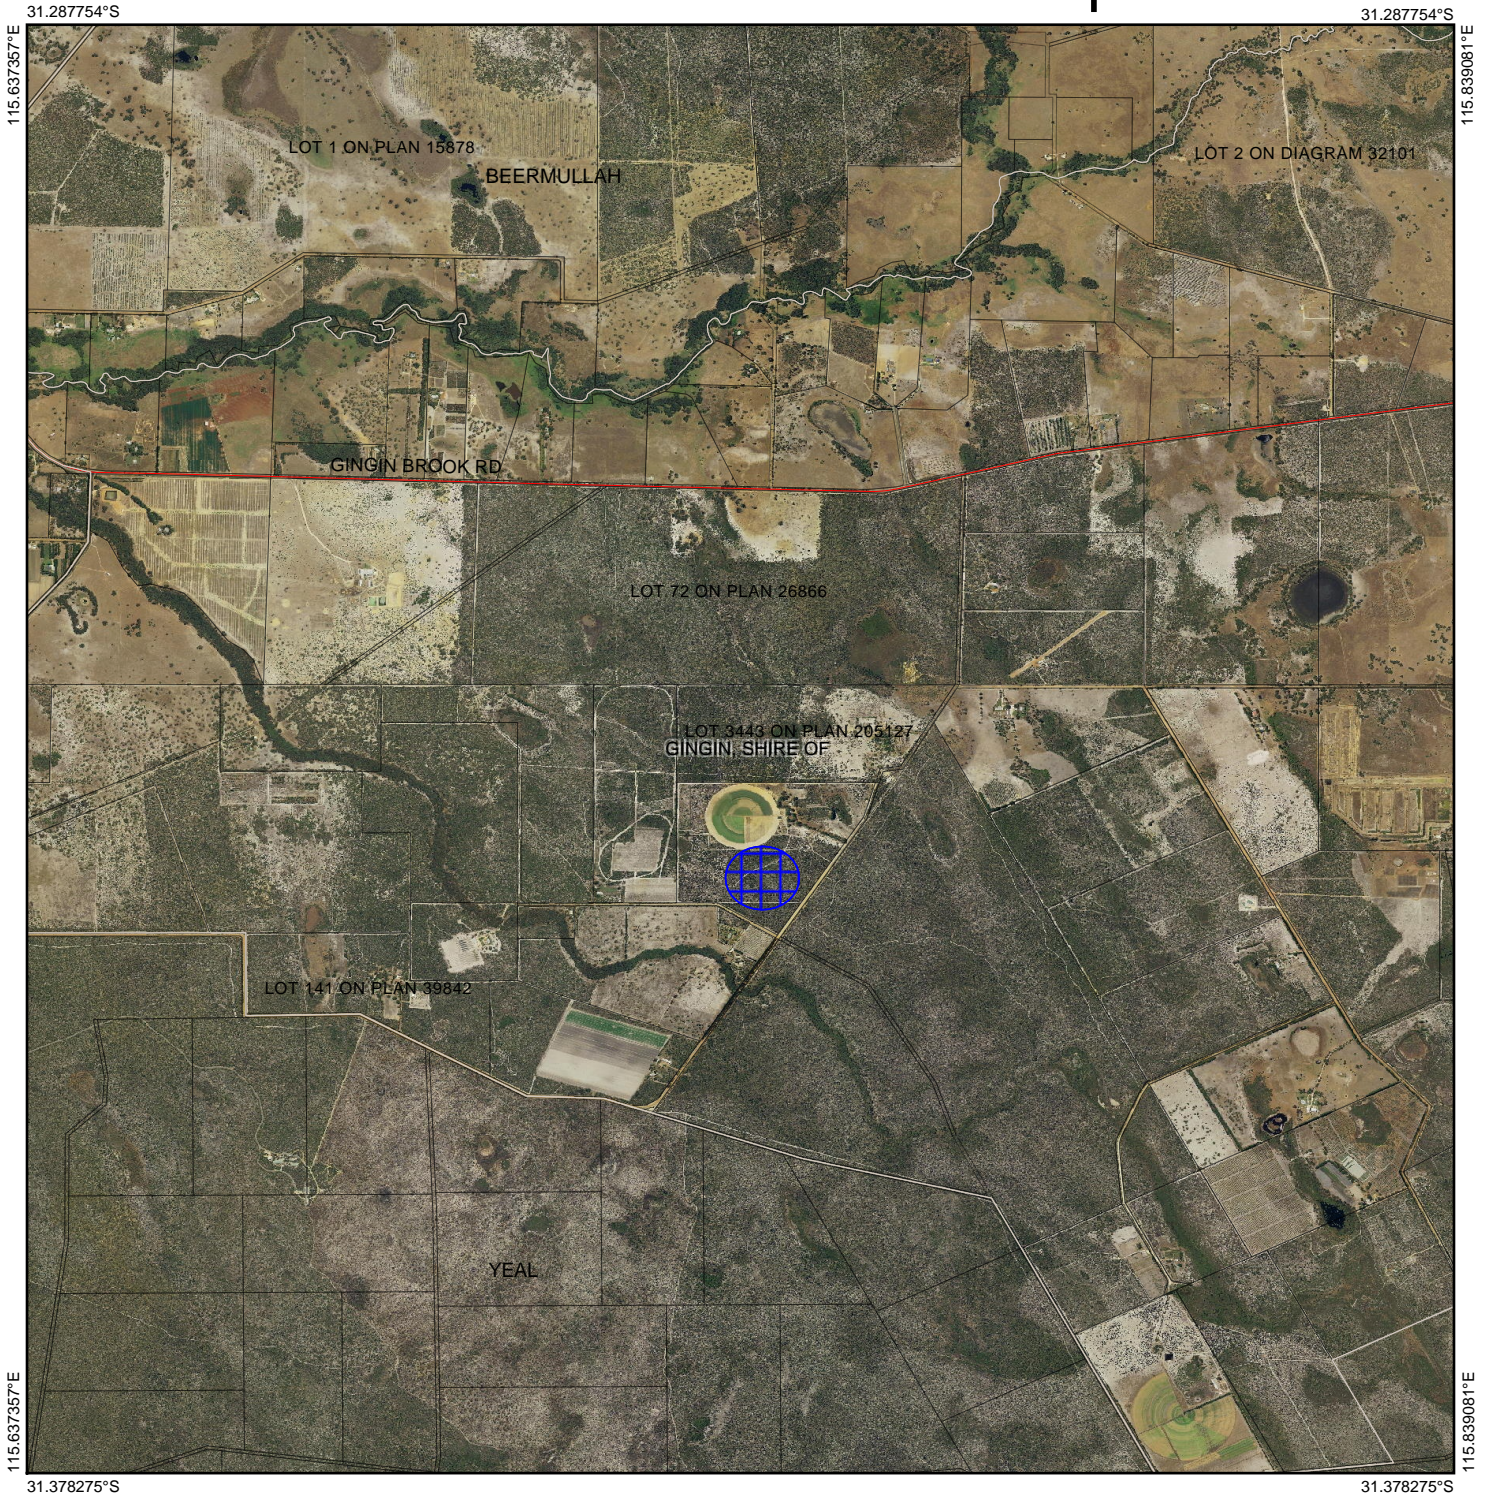

CPS 6815/1 - Context map

Legend

-  Localities
-  Cadastre (Search)
-  Clearing Instruments Proposals
-  Local Government Authority
-  Cadastre
-  Imagery

(Approximate when reproduced at A4)

GDA 94 (Lat/Long)

Geocentric Datum of Australia 1994

..... Date