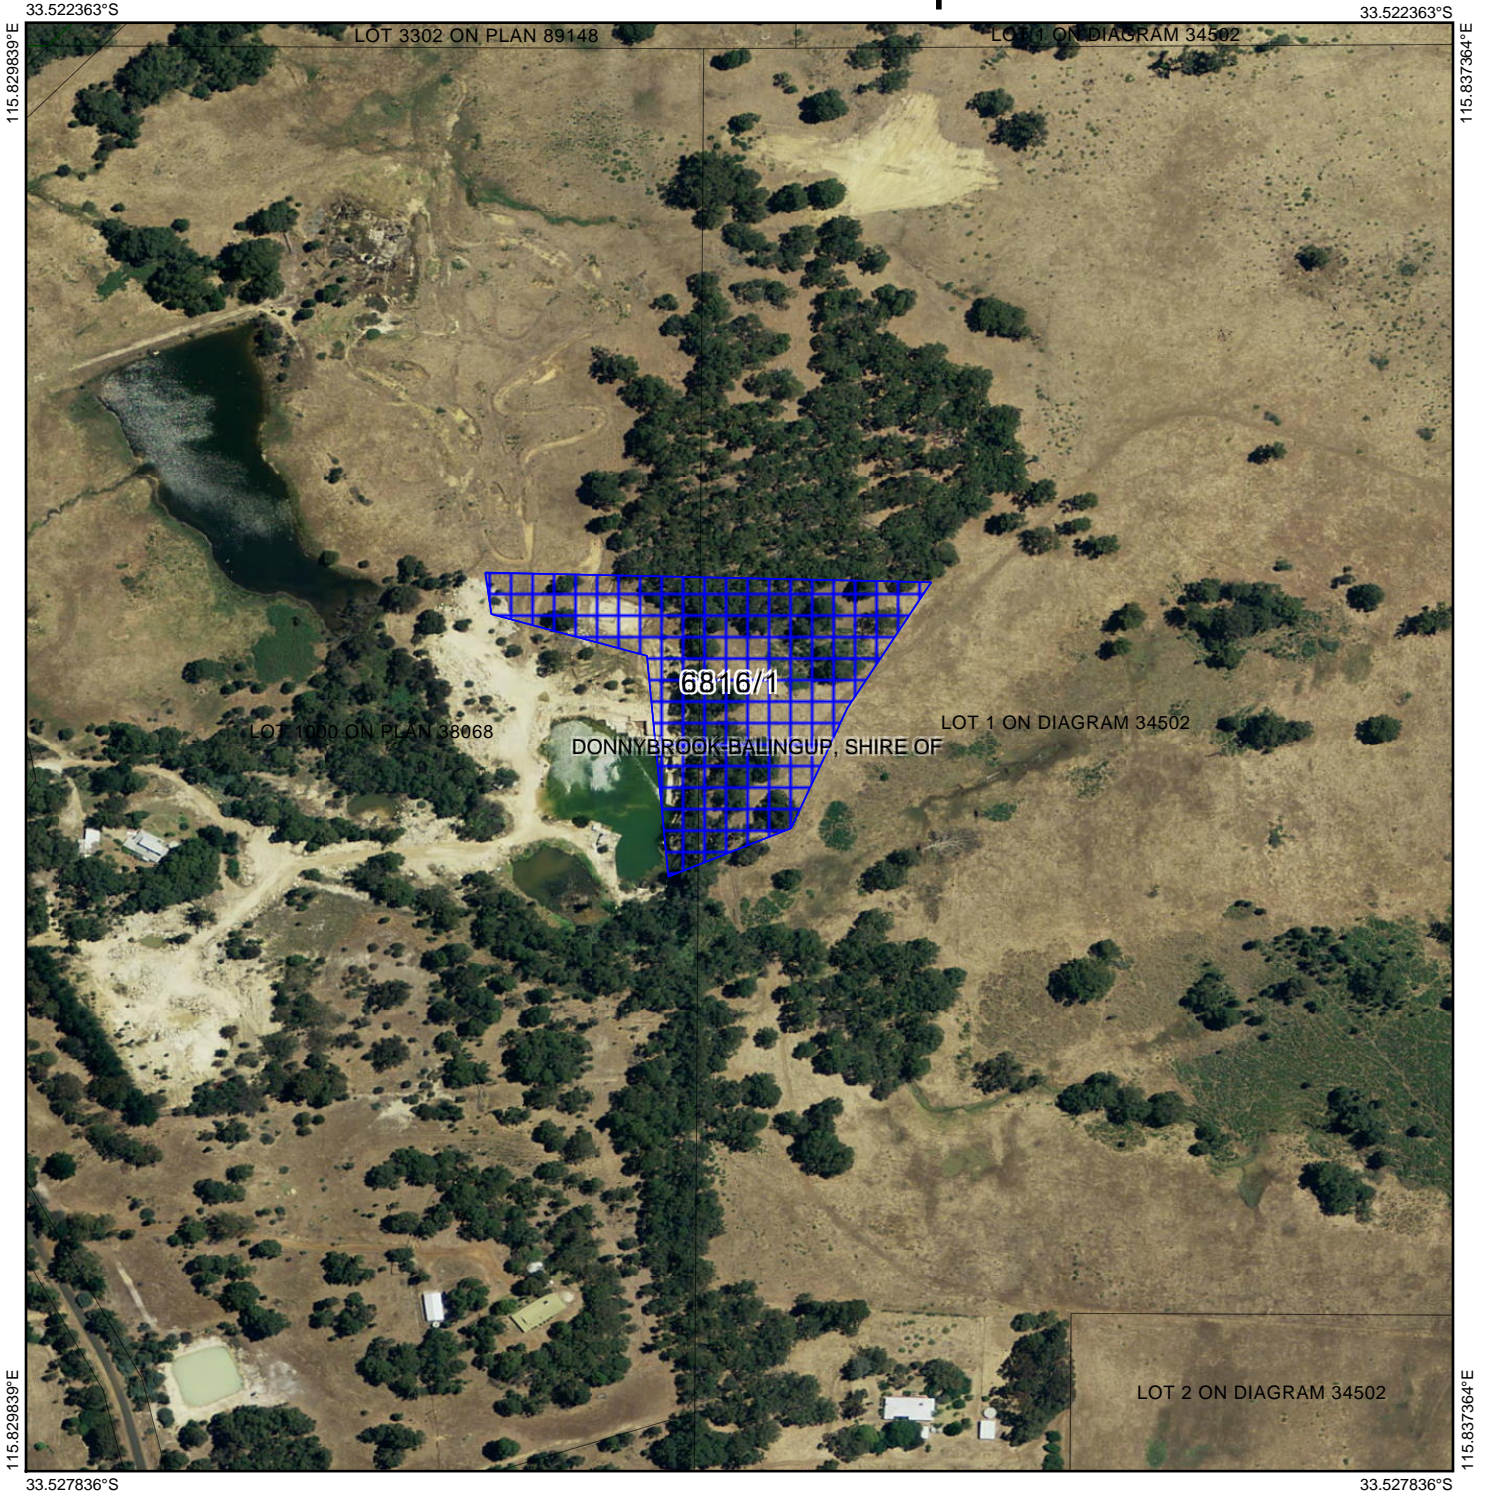

CPS 6816/1 Map

Legend

-  Roads
-  Clearing Instruments Proposals
-  Imagery
-  Local Government Authority
-  Cadastre

(Approximate when reproduced at A4)

GDA 94 (Lat/Long)

Geocentric Datum of Australia 1994