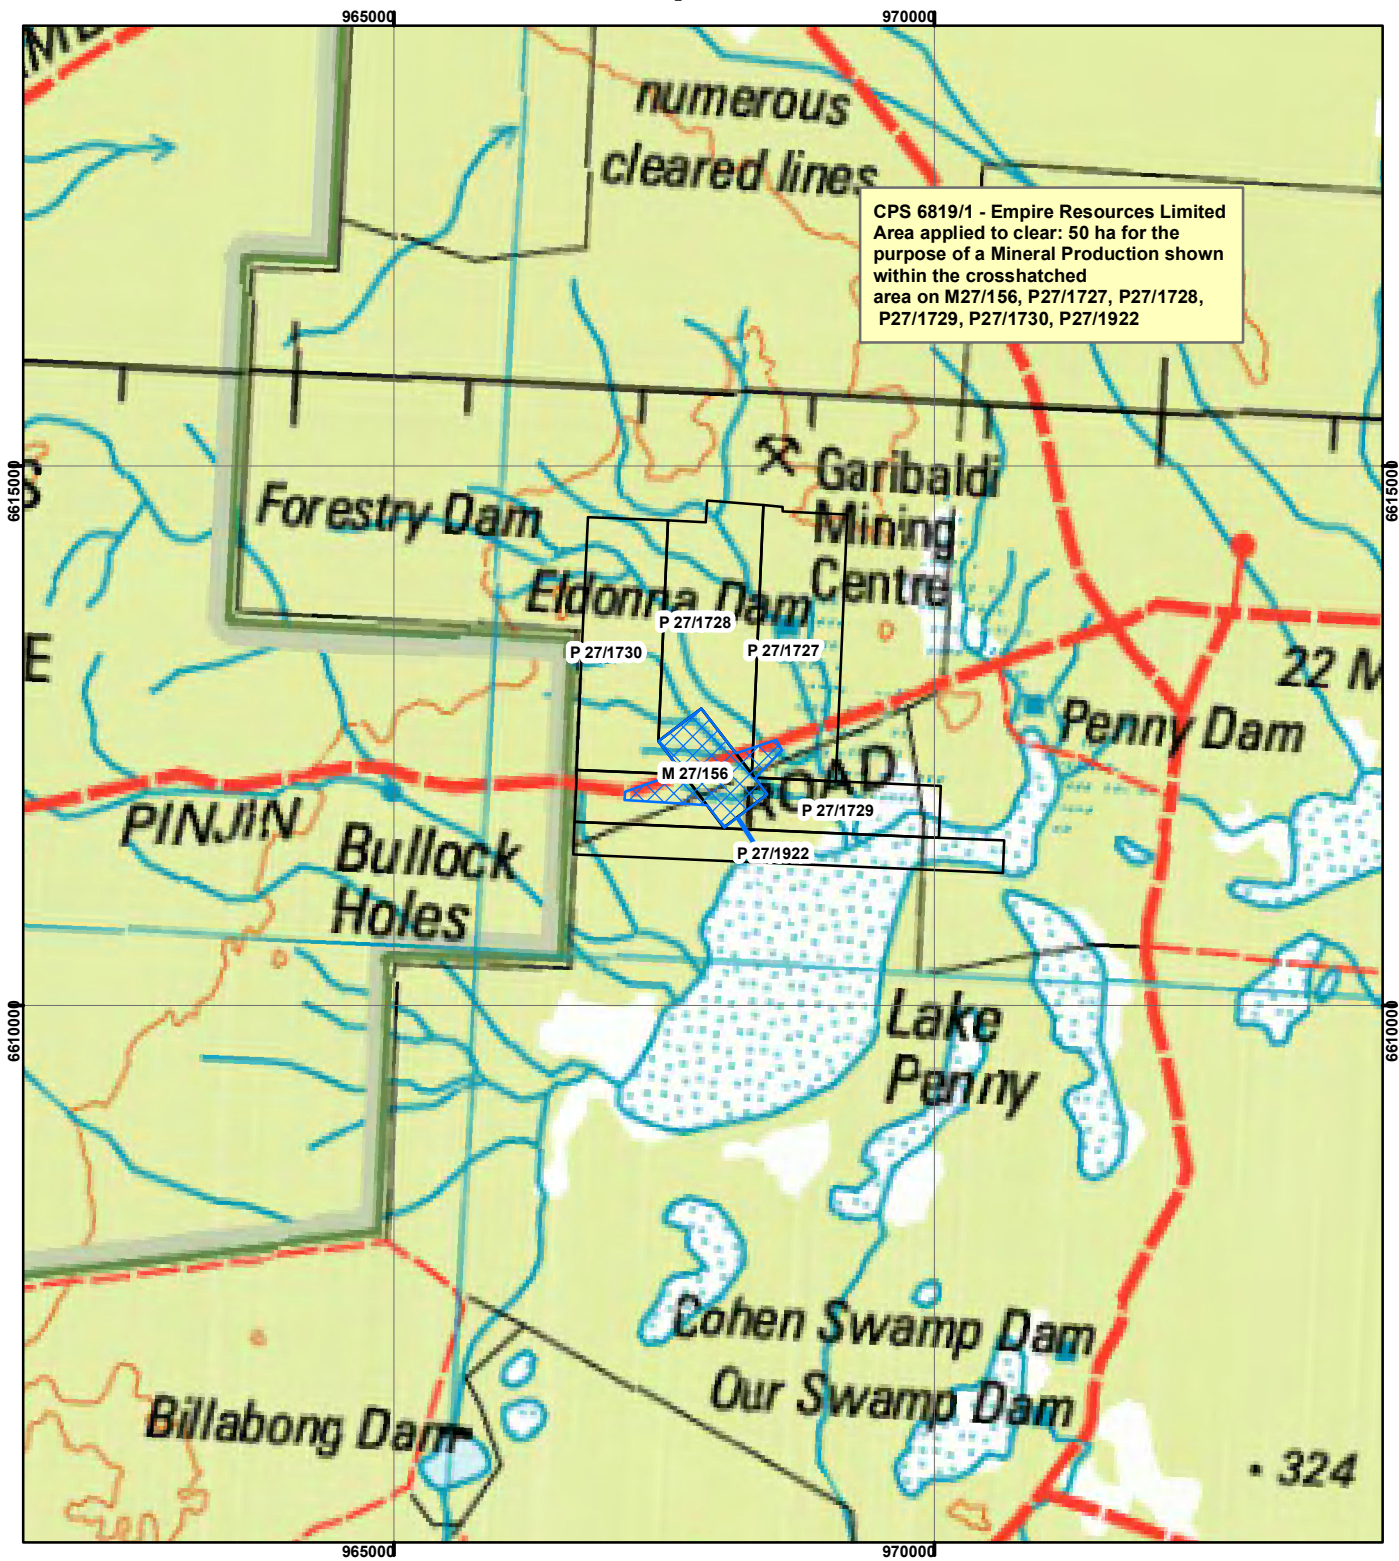

CPS 6819/1 - Empire Resources Limited

Legend

Clearing Instruments

Mining Tenements

Mining Tenements

Geocentric Datum Australia 1994

..... Date .....

Officer with delegated authority under Section 20 of the Environmental Protection Act 1986

Information derived from this map should be confirmed with the data custodian acknowledged by the agency acronym in the legend.