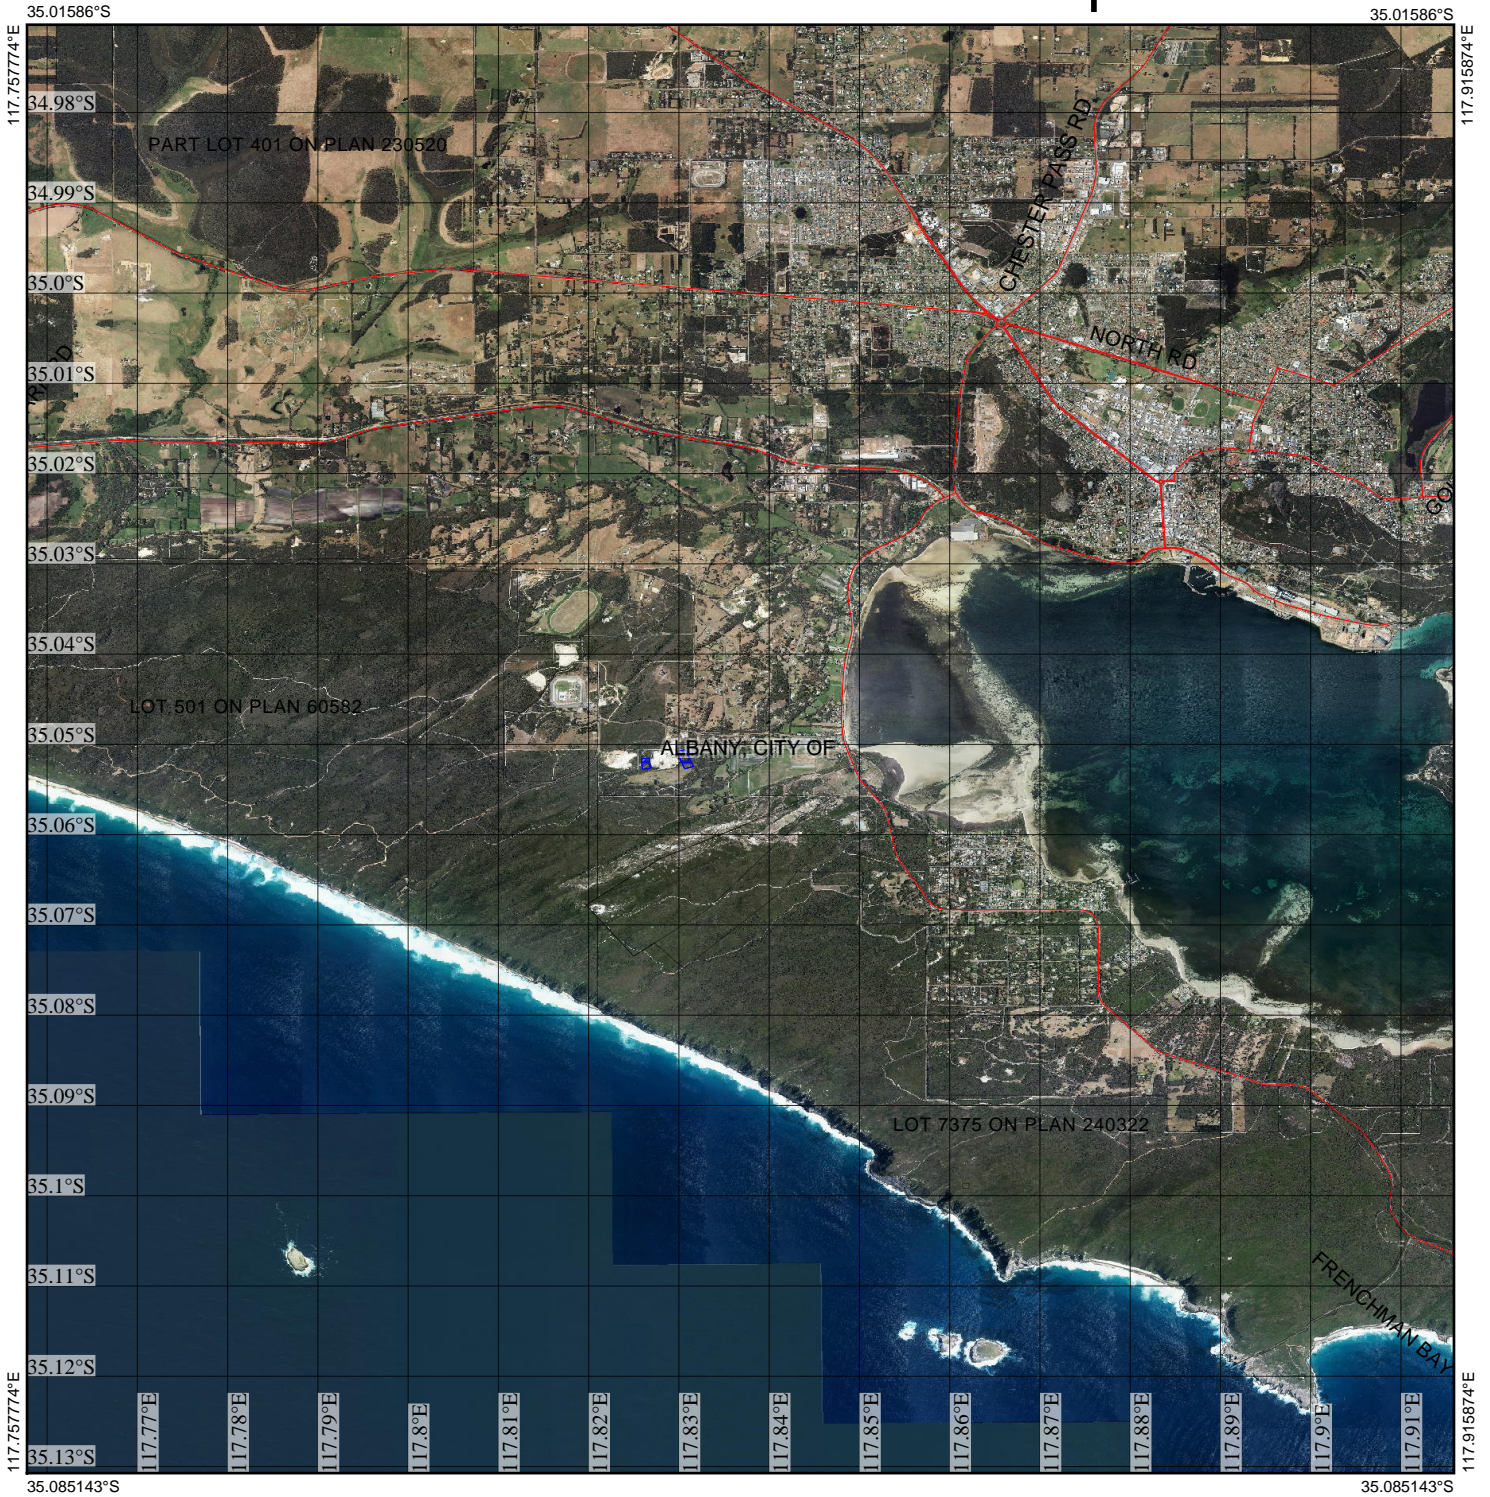

CPS 6822/1 - Context Map

Legend

- Clearing Instruments Proposals
- Imagery
- Local Government Authority

(Approximate when reproduced at A4)

GDA 94 (Lat/Long)

Geocentric Datum of Australia 1994

..... Date

GOVERNMENT OF
WESTERN AUSTRALIA
WA Crown Copyright 2015