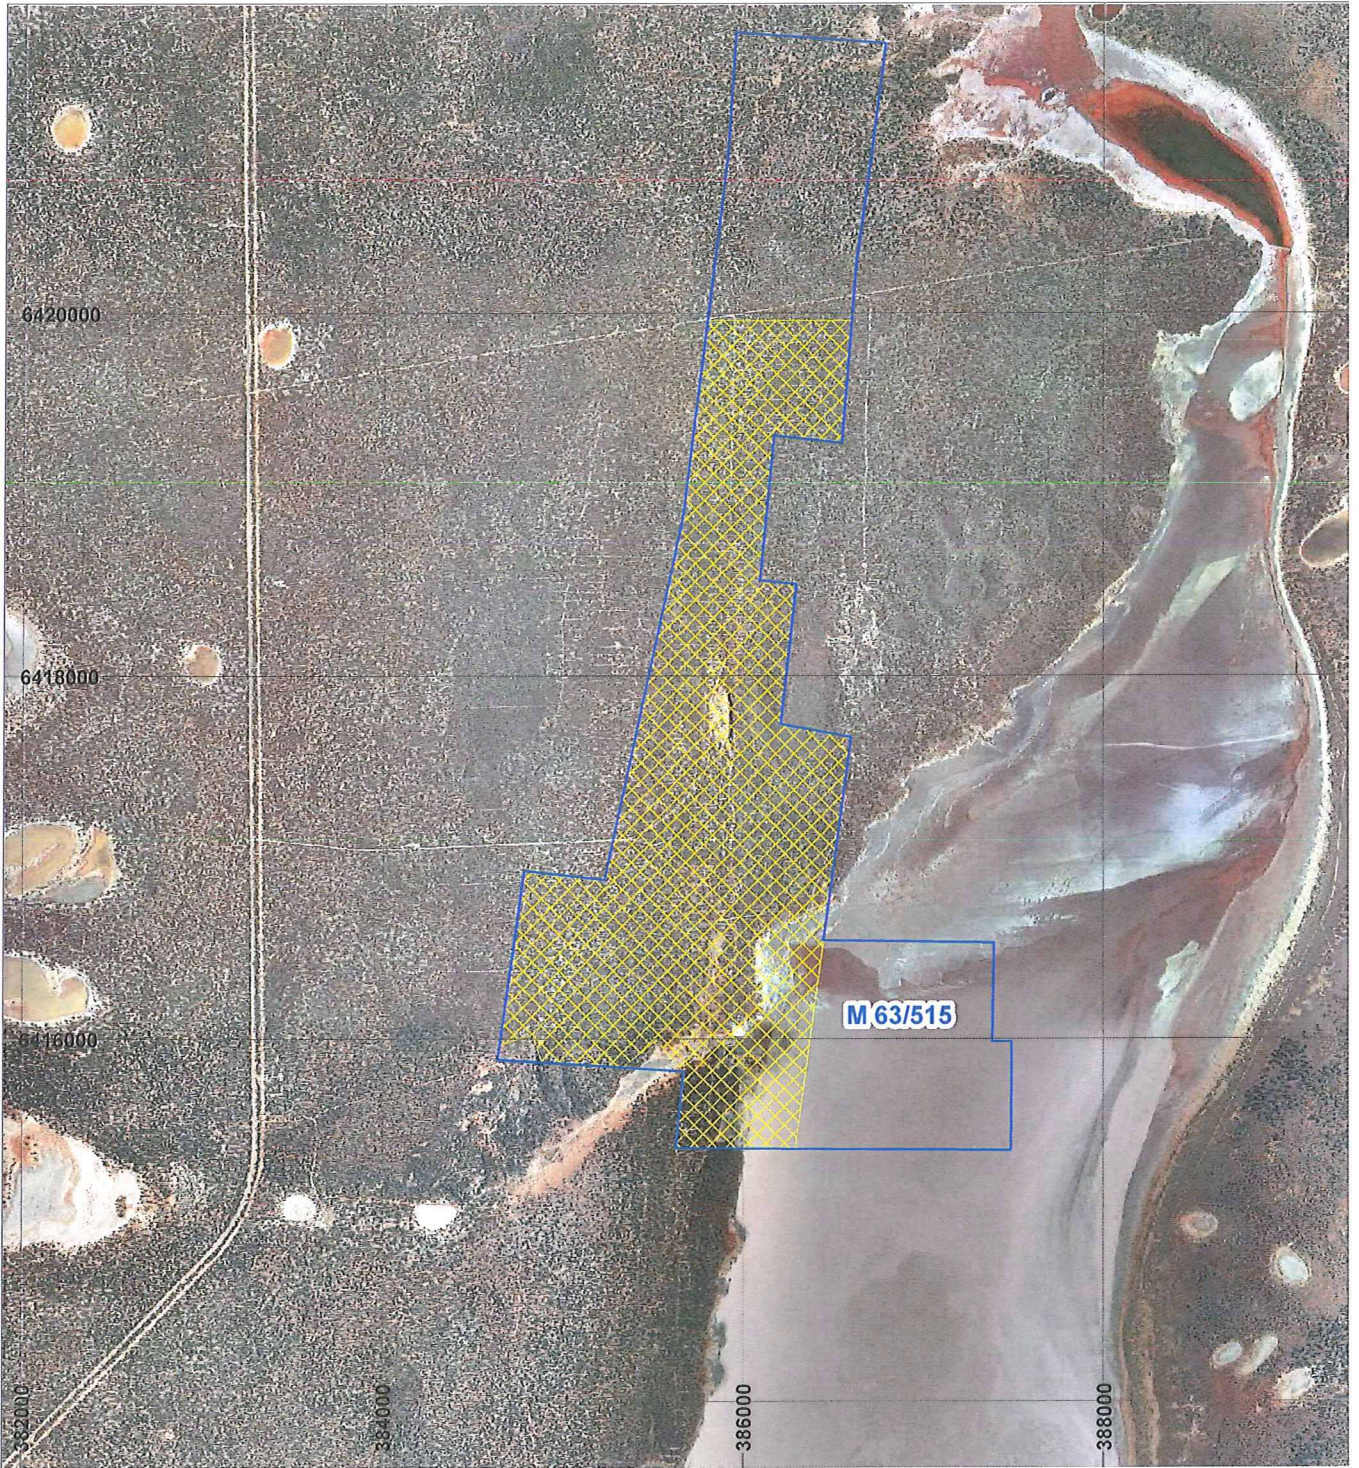

PLAN 6823/1

LEGEND

- Mining Tenements
- Clearing Instruments
- Areas Approved to Clear

SEAMLESS MOSAIC

Geocentric Datum Australia 1994

Virginia Simms Date *24/12/2015*
VIRGINIA SIMMS

Officer with delegated authority under Section 20 of the Environmental Protection Act 1986

Information derived from this map should be confirmed with the data custodian acknowledged by the agency acronym in the legend.