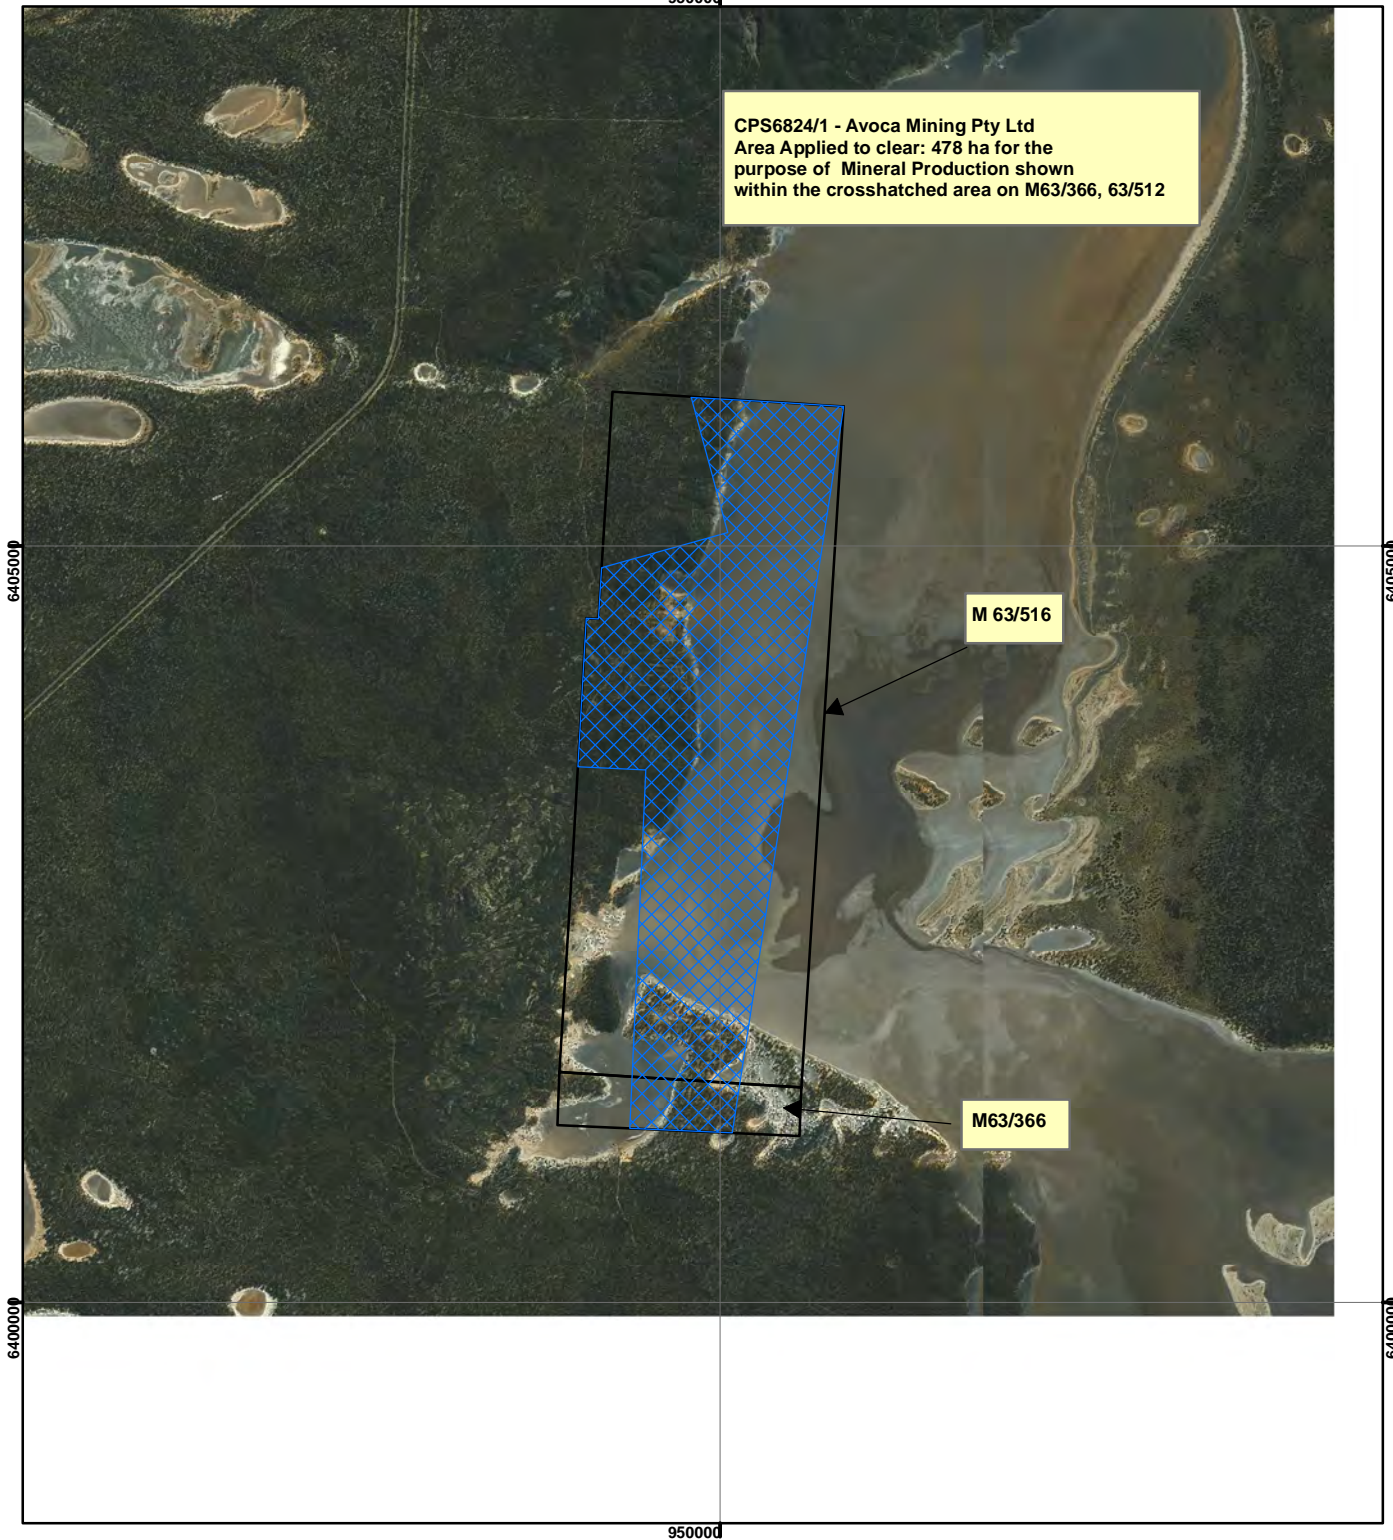

CPS 6824/1 - Avoca Mining Pty Ltd

950000

Legend

Clearing Instruments

Mining Tenements

FMT_TENID

M 63/516-I

M 63/366-I

Geocentric Datum Australia 1994

..... Date .....

Officer with delegated authority under Section 20 of the Environmental Protection Act 1986

Information derived from this map should be confirmed with the data custodian acknowledged by the agency acronym in the legend.