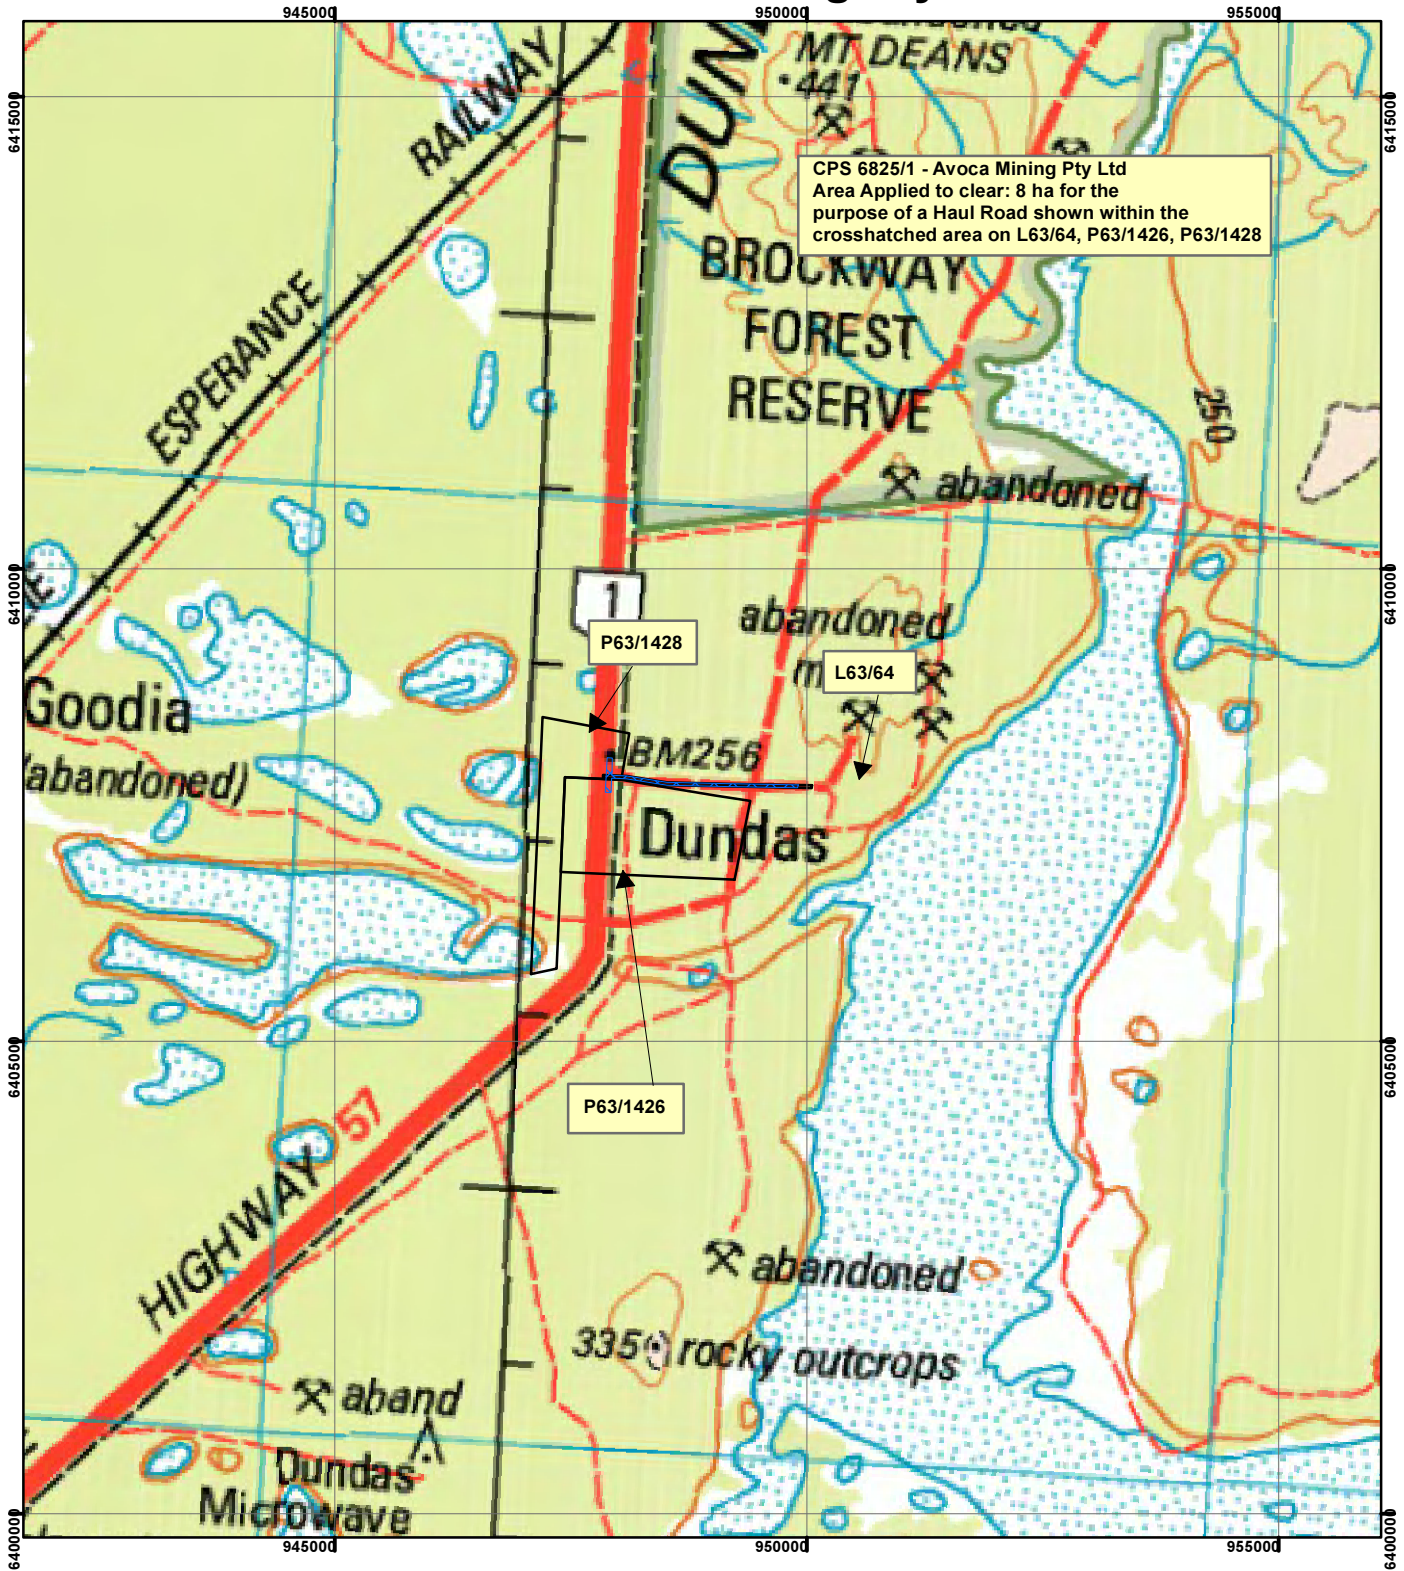

# CPS 6825/1 - Avoca Mining Pty Ltd

## Legend

 Clearing Instruments

## Mining Tenements

### FMT\_TENID

 P 63/1428

 P 63/1426

 L 63/64

Geocentric Datum Australia 1994

*Note: the data in this map have not been projected. This may result in geometric distortion or measurement inaccuracies.*

..... Date .....