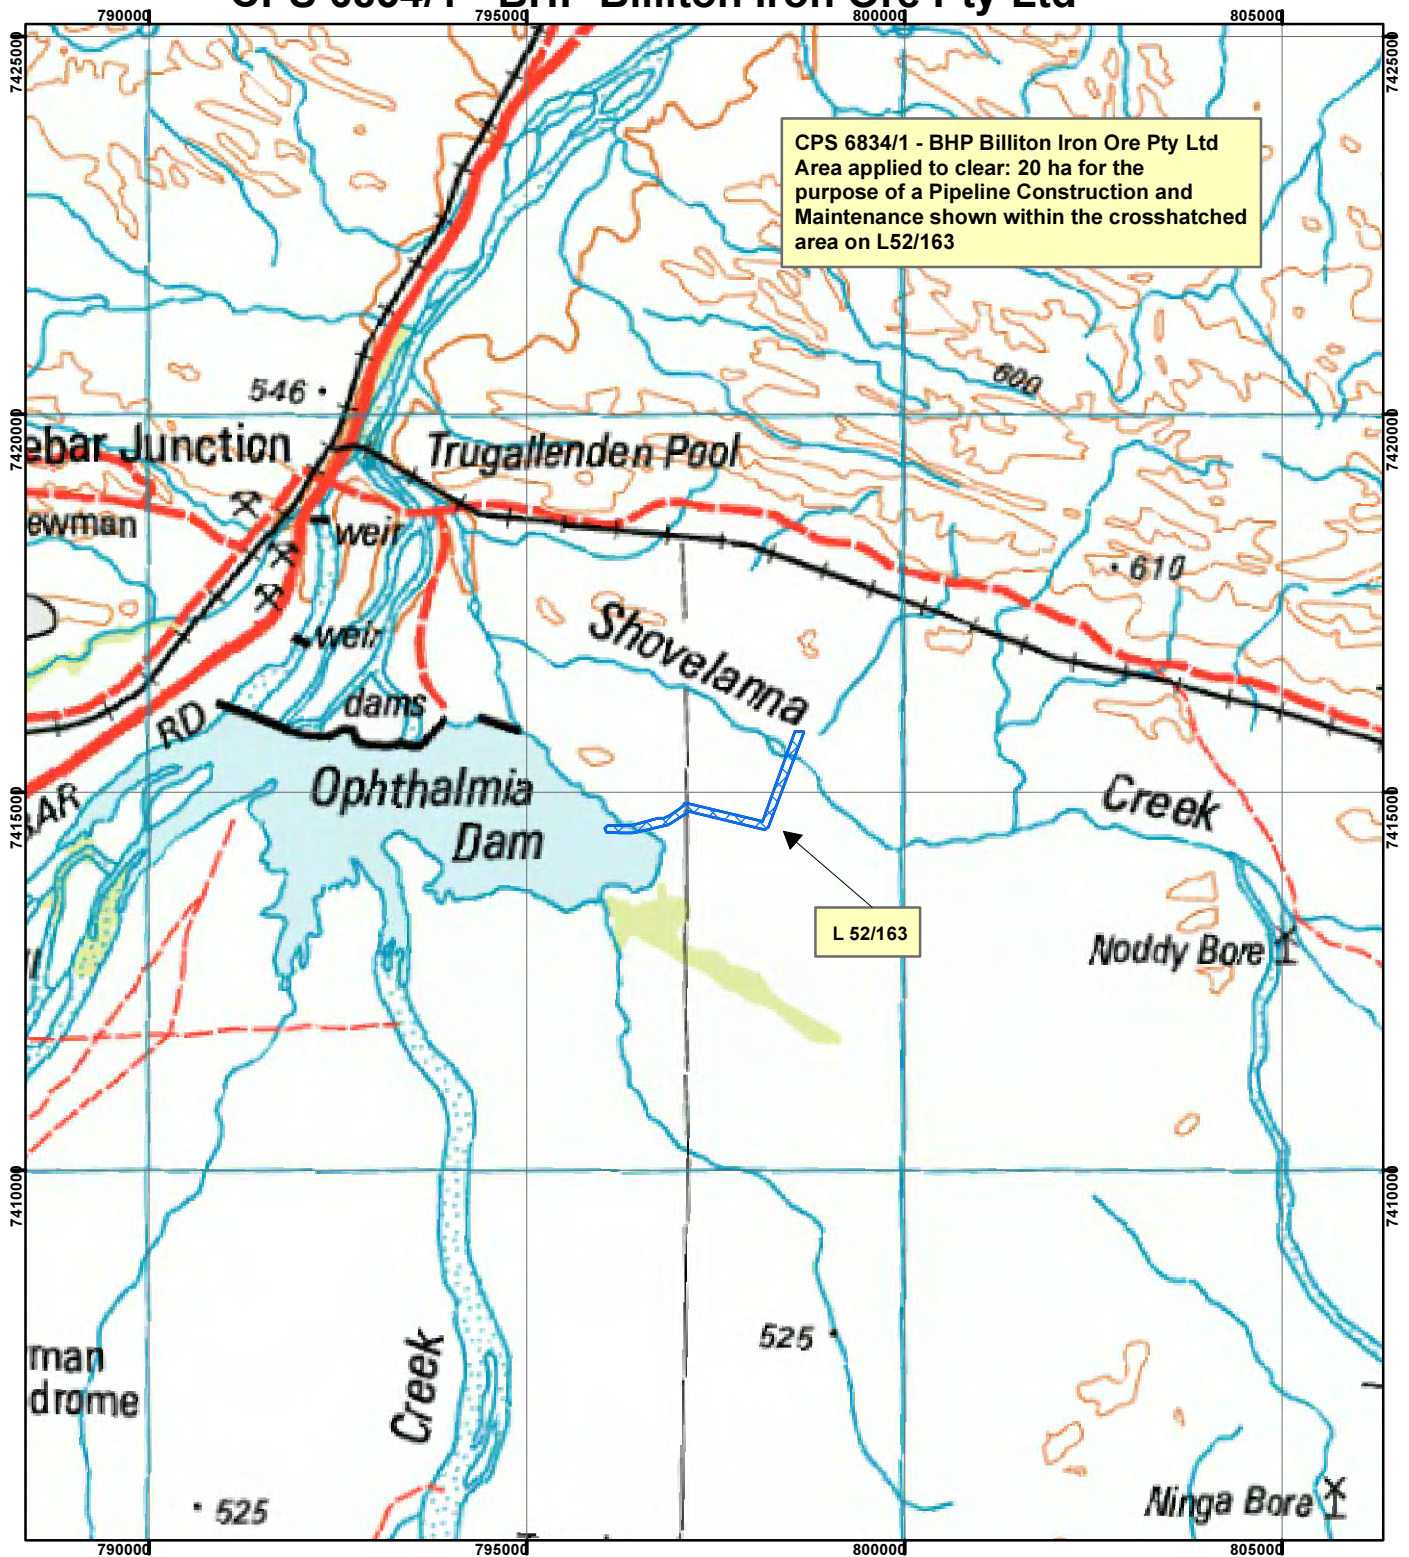

CPS 6834/1 - BHP Billiton Iron Ore Pty Ltd

Legend

 Clearing Instruments

Mining Tenements

 Mining Tenements

Geocentric Datum Australia 1994

Note: the data in this map have not been projected. This may result in geometric distortion or measurement inaccuracies.