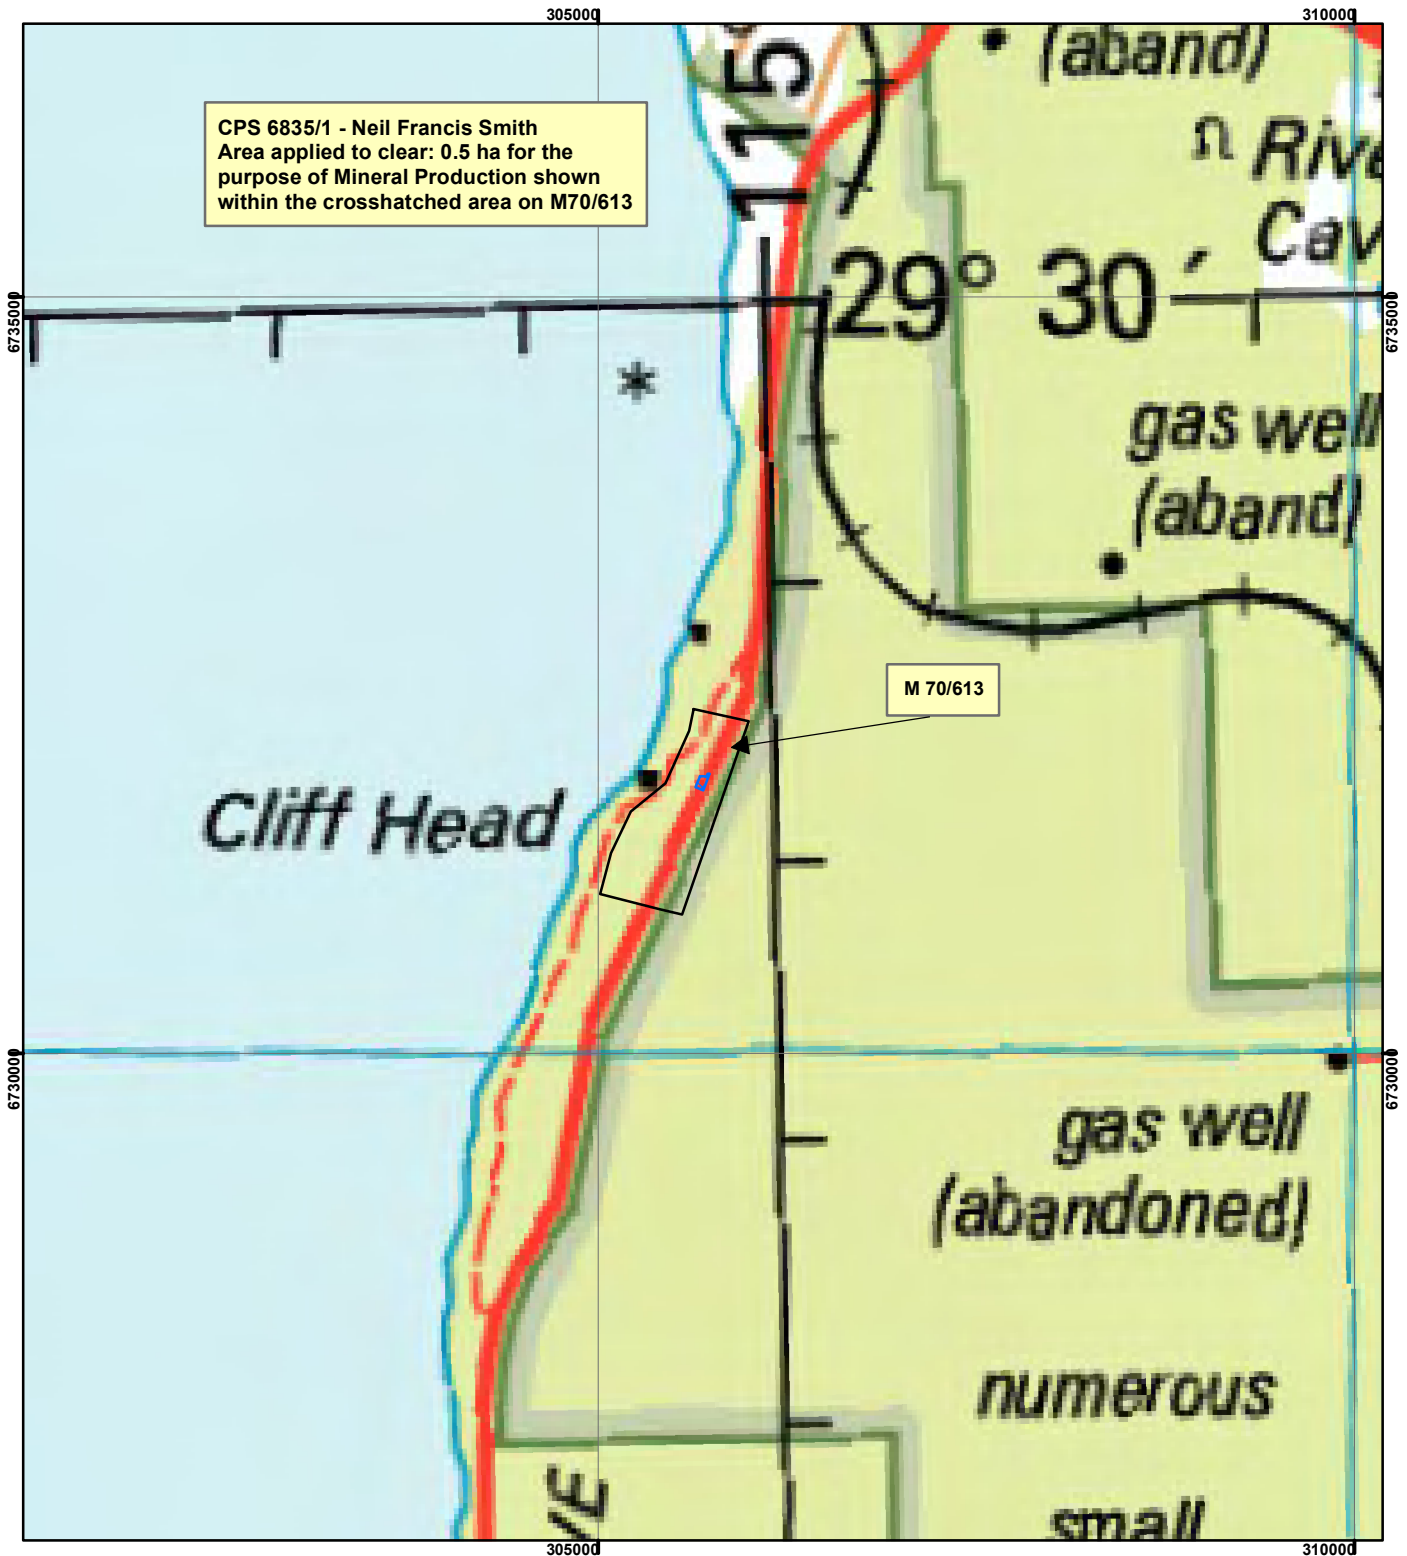

CPS 6835/1 - Neil Francis Smith

Legend

 Clearing Instruments

Mining Tenements

 Mining Tenements

Geocentric Datum Australia 1994

Note: the data in this map have not been projected. This may result in geometric distortion or measurement inaccuracies.

..... Date

Officer with delegated authority under Section 20 of the Environmental Protection Act 1986

Information derived from this map should be confirmed with the data custodian acknowledged by the agency acronym in the legend.