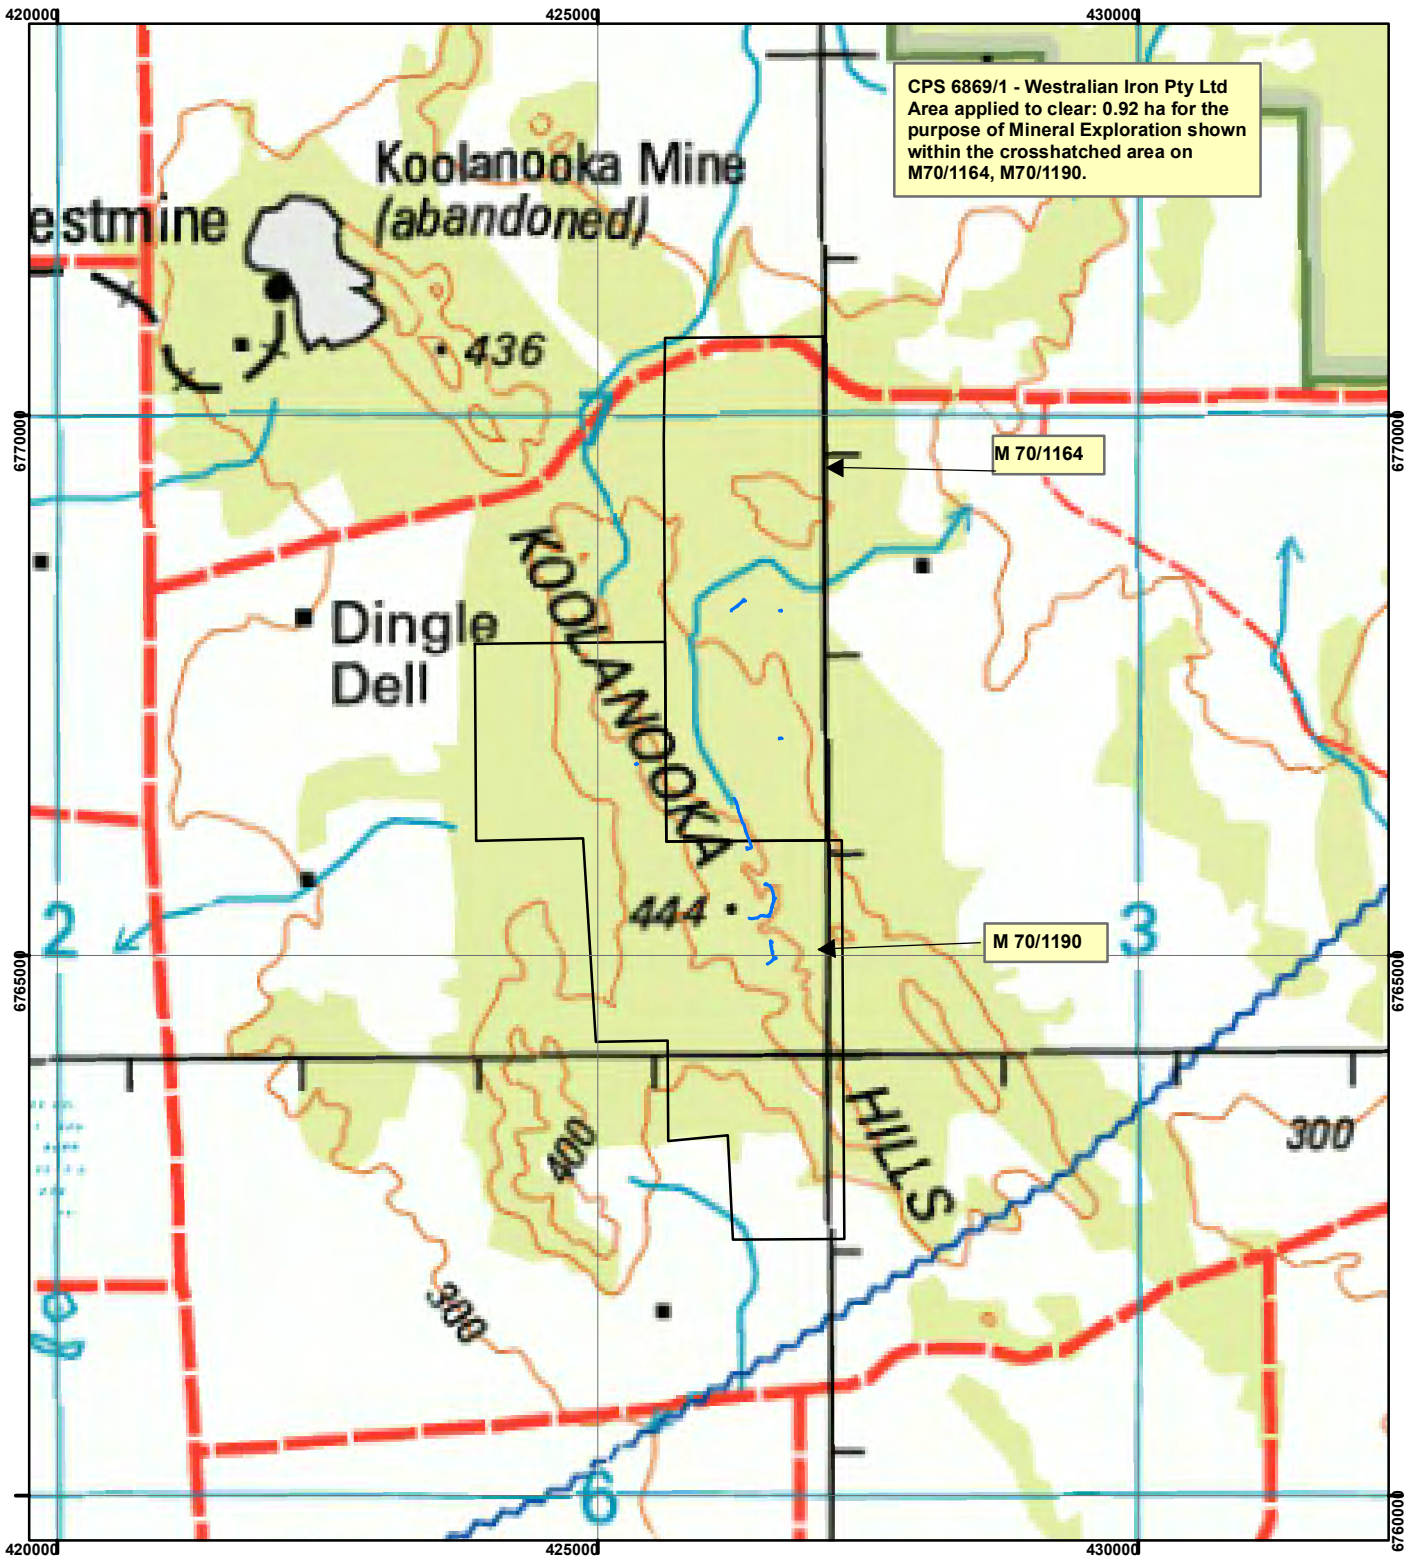

CPS 6869/1 - Westralian Iron Pty Ltd

Legend

 Clearing Instruments

Mining Tenements

 Mining Tenements

Geocentric Datum Australia 1994

Note: the data in this map have not been projected. This may result in geometric distortion or measurement inaccuracies.

..... Date

Officer with delegated authority under Section 20 of the Environmental Protection Act 1986

Information derived from this map should be confirmed with the data custodian acknowledged by the agency acronym in the legend.