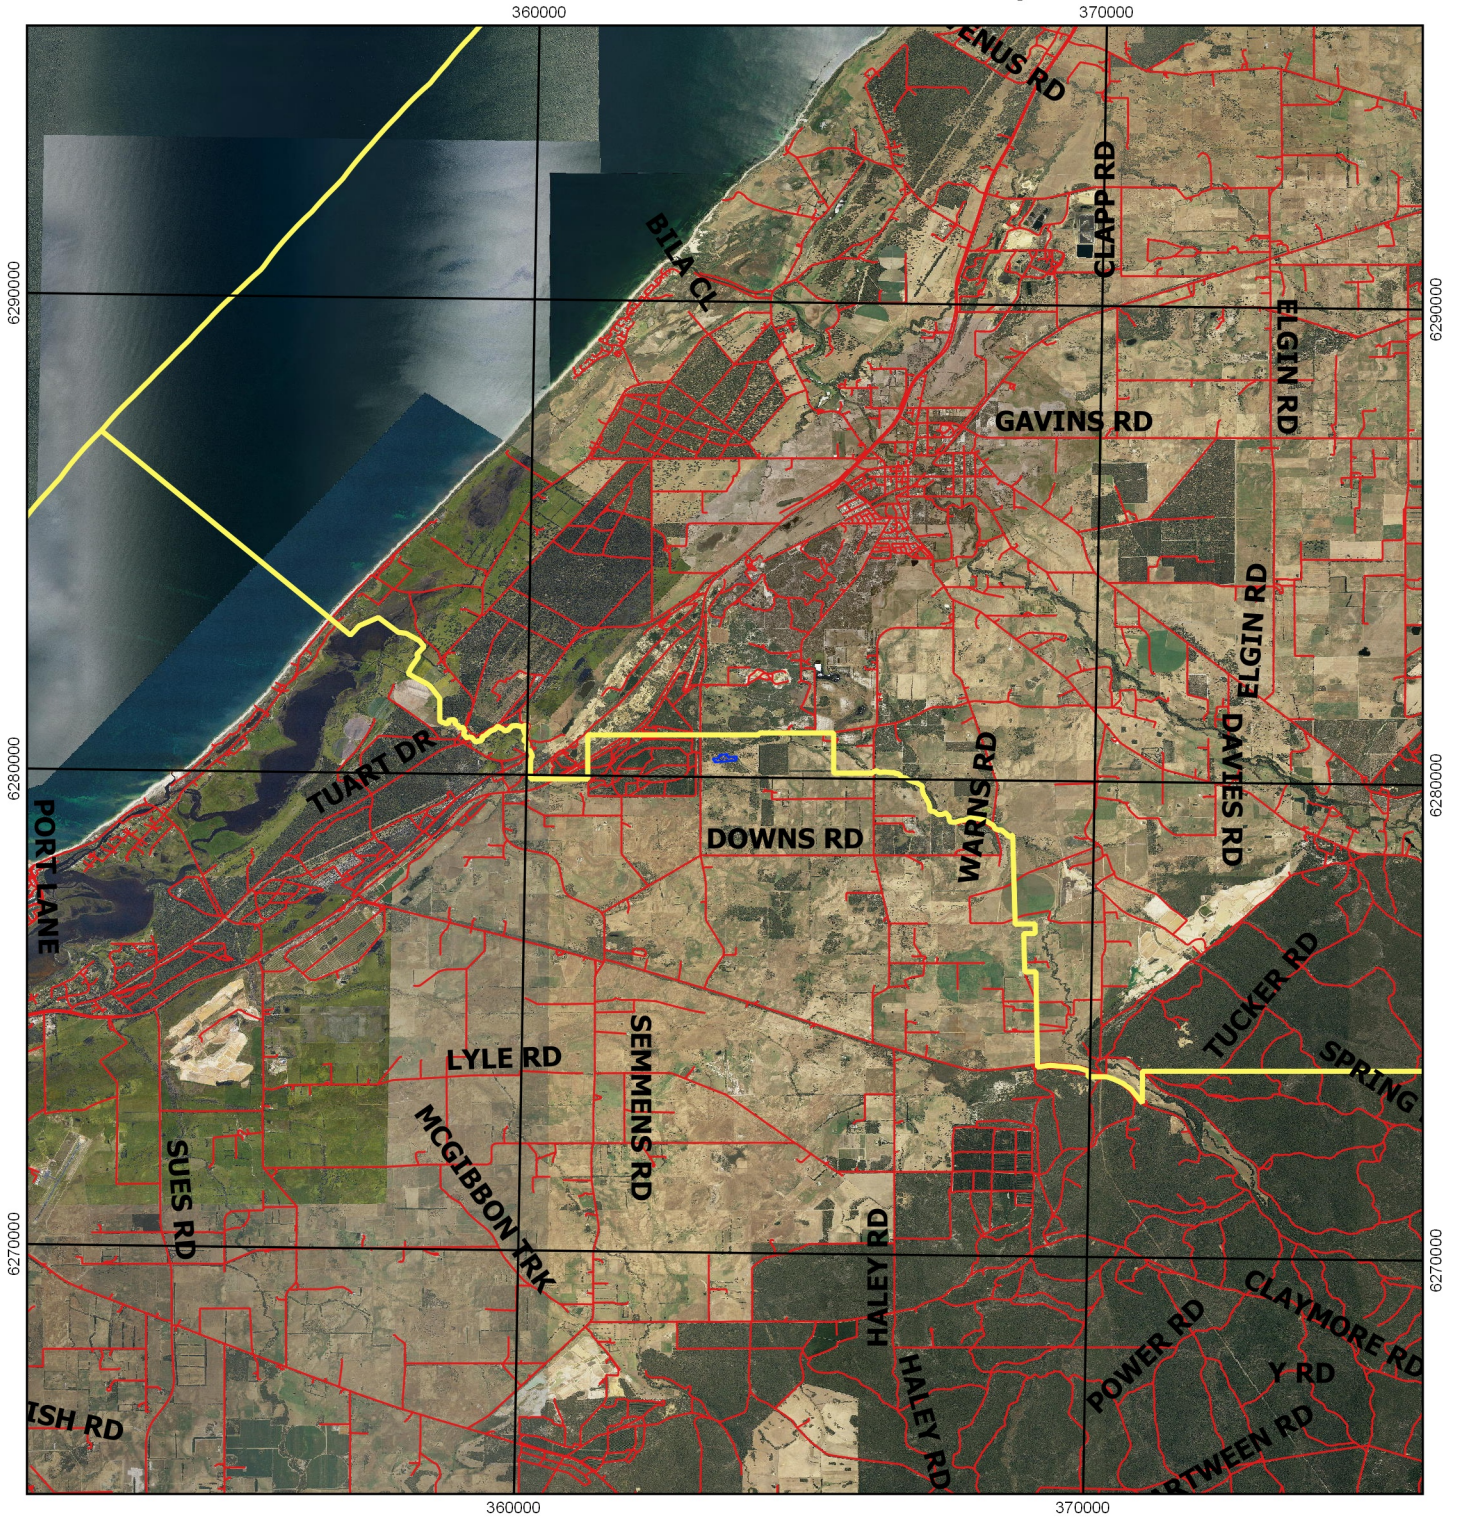

CPS 6872/1 - Context Map

Legend

-  Areas applied to clear
 -  Roads
- Virtual Mosaic (LGATE-V001)

1:100,000

MGA 94
Geocentric Datum of Australia 1994

.....Date.....

Officer with delegated authority under Section 20
of the Environmental Protection Act 1986