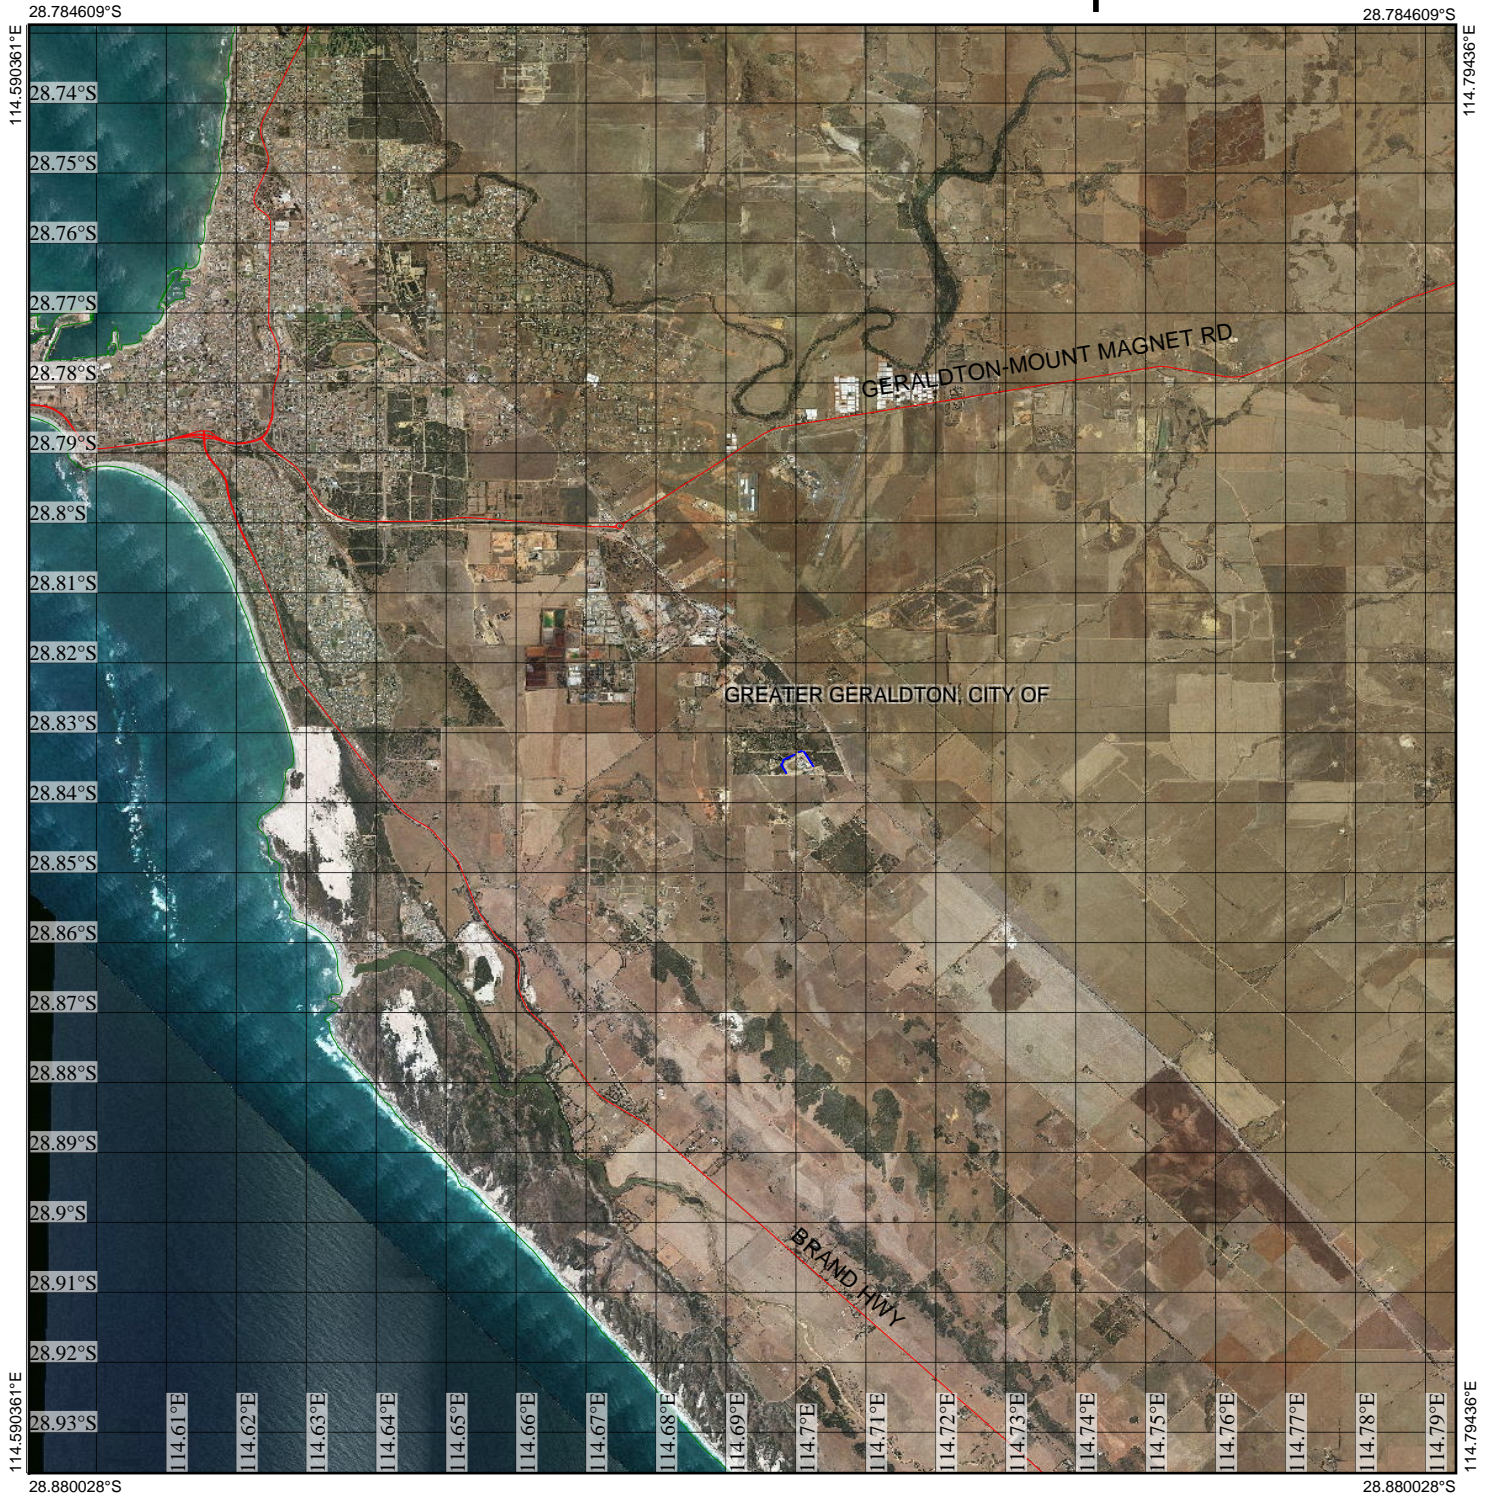

CPS 6879/1 - Context Map

Legend

- Clearing Instruments Proposals
- Imagery
- Local Government Authority

(Approximate when reproduced at A4)

GDA 94 (Lat/Long)

Geocentric Datum of Australia 1994

..... Date

GOVERNMENT OF
WESTERN AUSTRALIA
WA Crown Copyright 2016