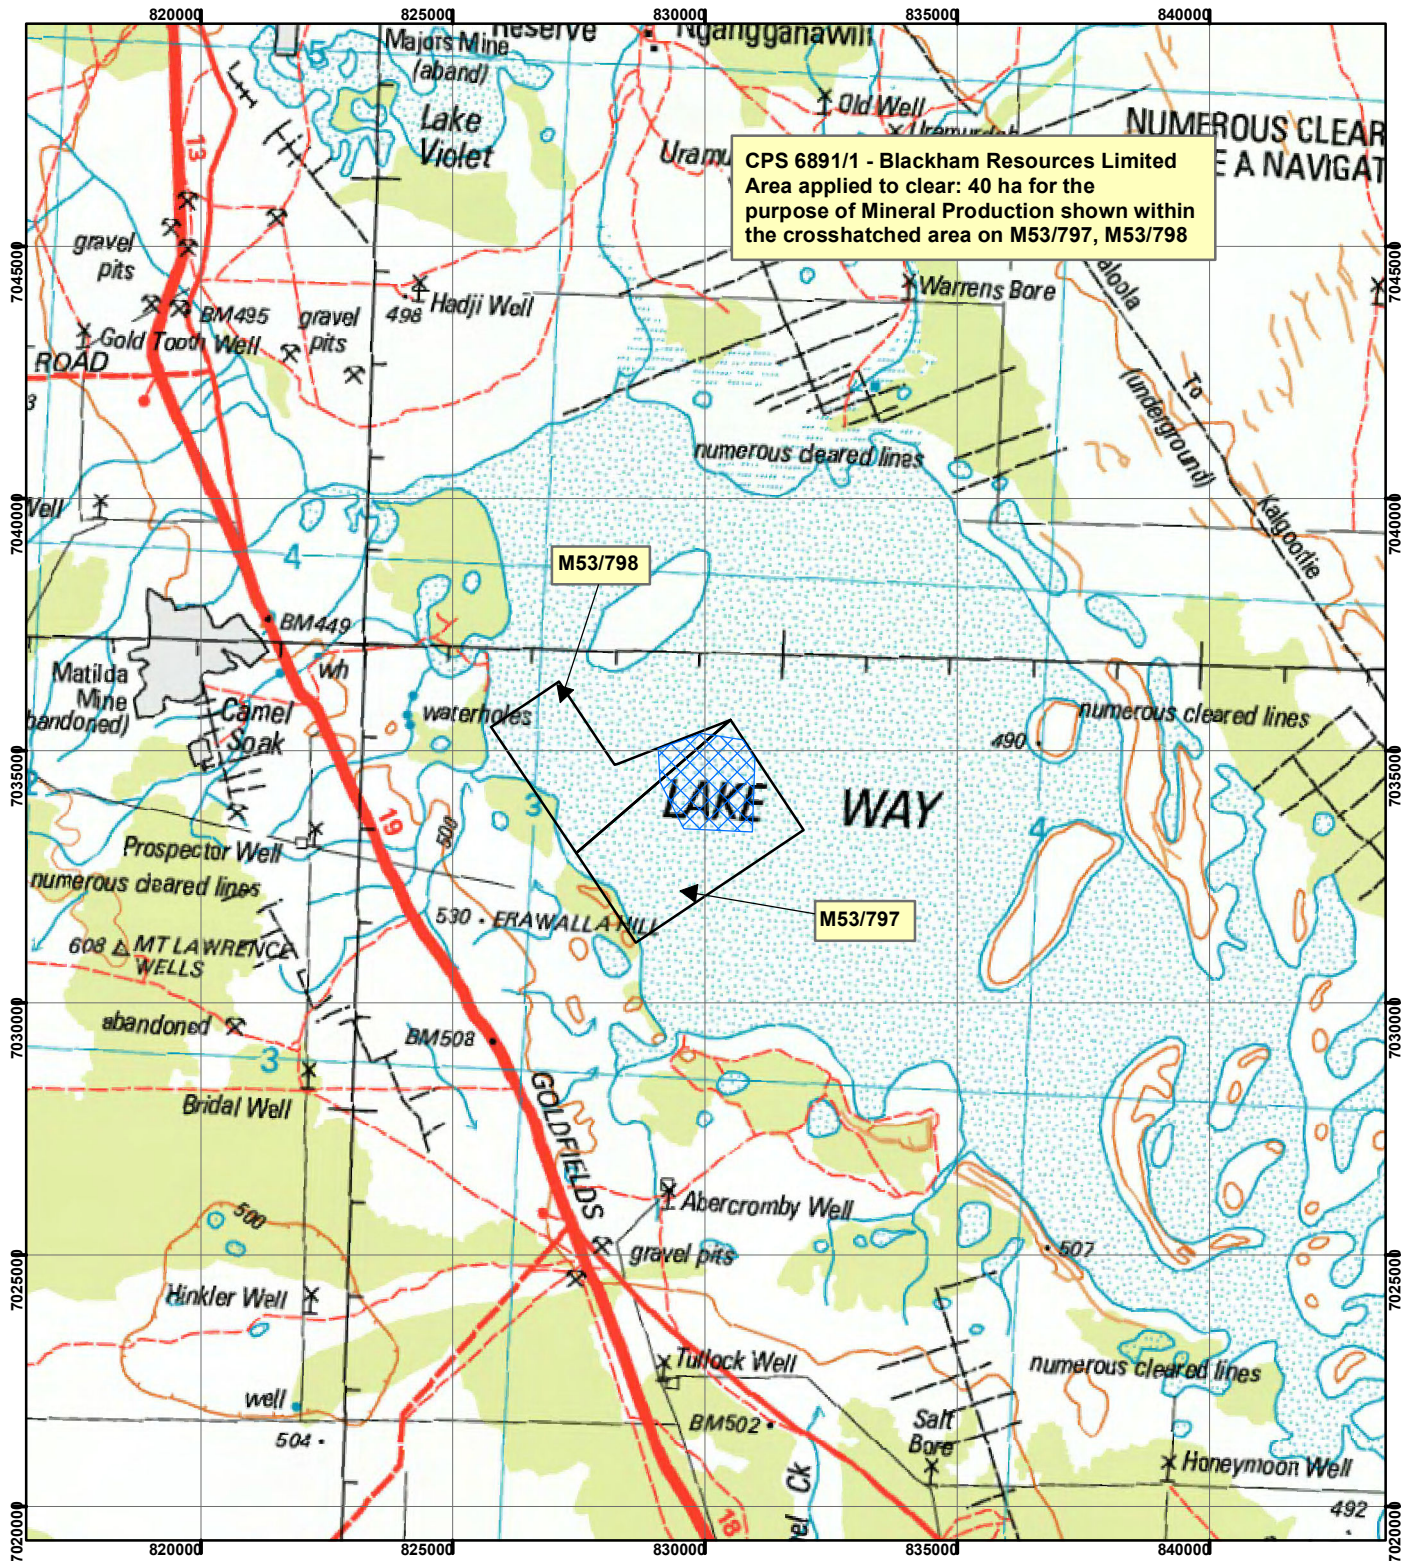

CPS 6891/1 - Blackham Resources Limited

Legend

 Clearing Instruments

Mining Tenements

 Mining Tenements

Geocentric Datum Australia 1994

Note: the data in this map have not been projected. This may result in geometric distortion or measurement inaccuracies.

..... Date

Officer with delegated authority under Section 20 of the Environmental Protection Act 1986

Information derived from this map should be confirmed with the data custodian acknowledged by the agency acronym in the legend.