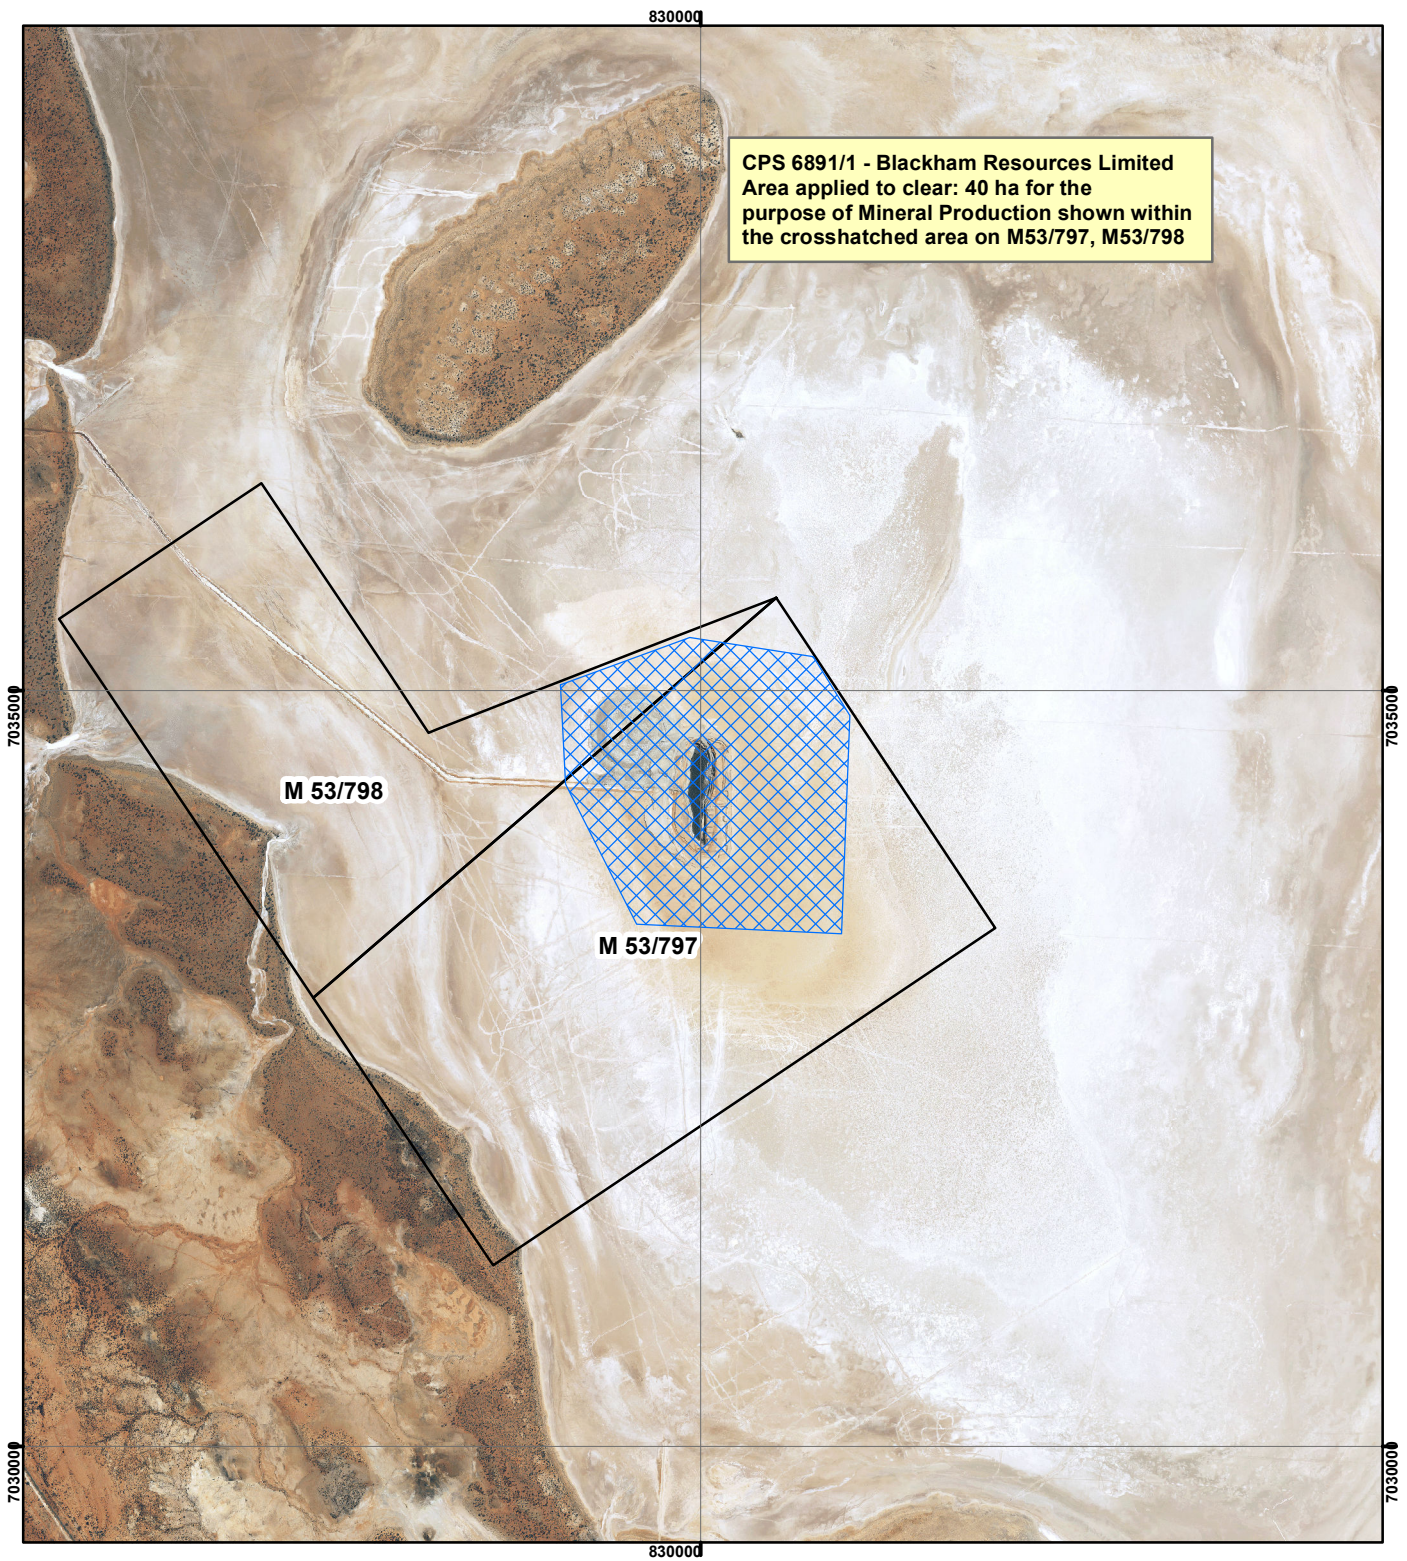

CPS 6891/1 - Blackham Resources Limited

Legend

 Clearing Instruments

Mining Tenements

 Mining Tenements

Geocentric Datum Australia 1994

Note: the data in this map have not been projected. This may result in geometric distortion or measurement inaccuracies.

..... Date

Officer with delegated authority under Section 20 of the Environmental Protection Act 1986

Information derived from this map should be confirmed with the data custodian acknowledged by the agency acronym in the legend.