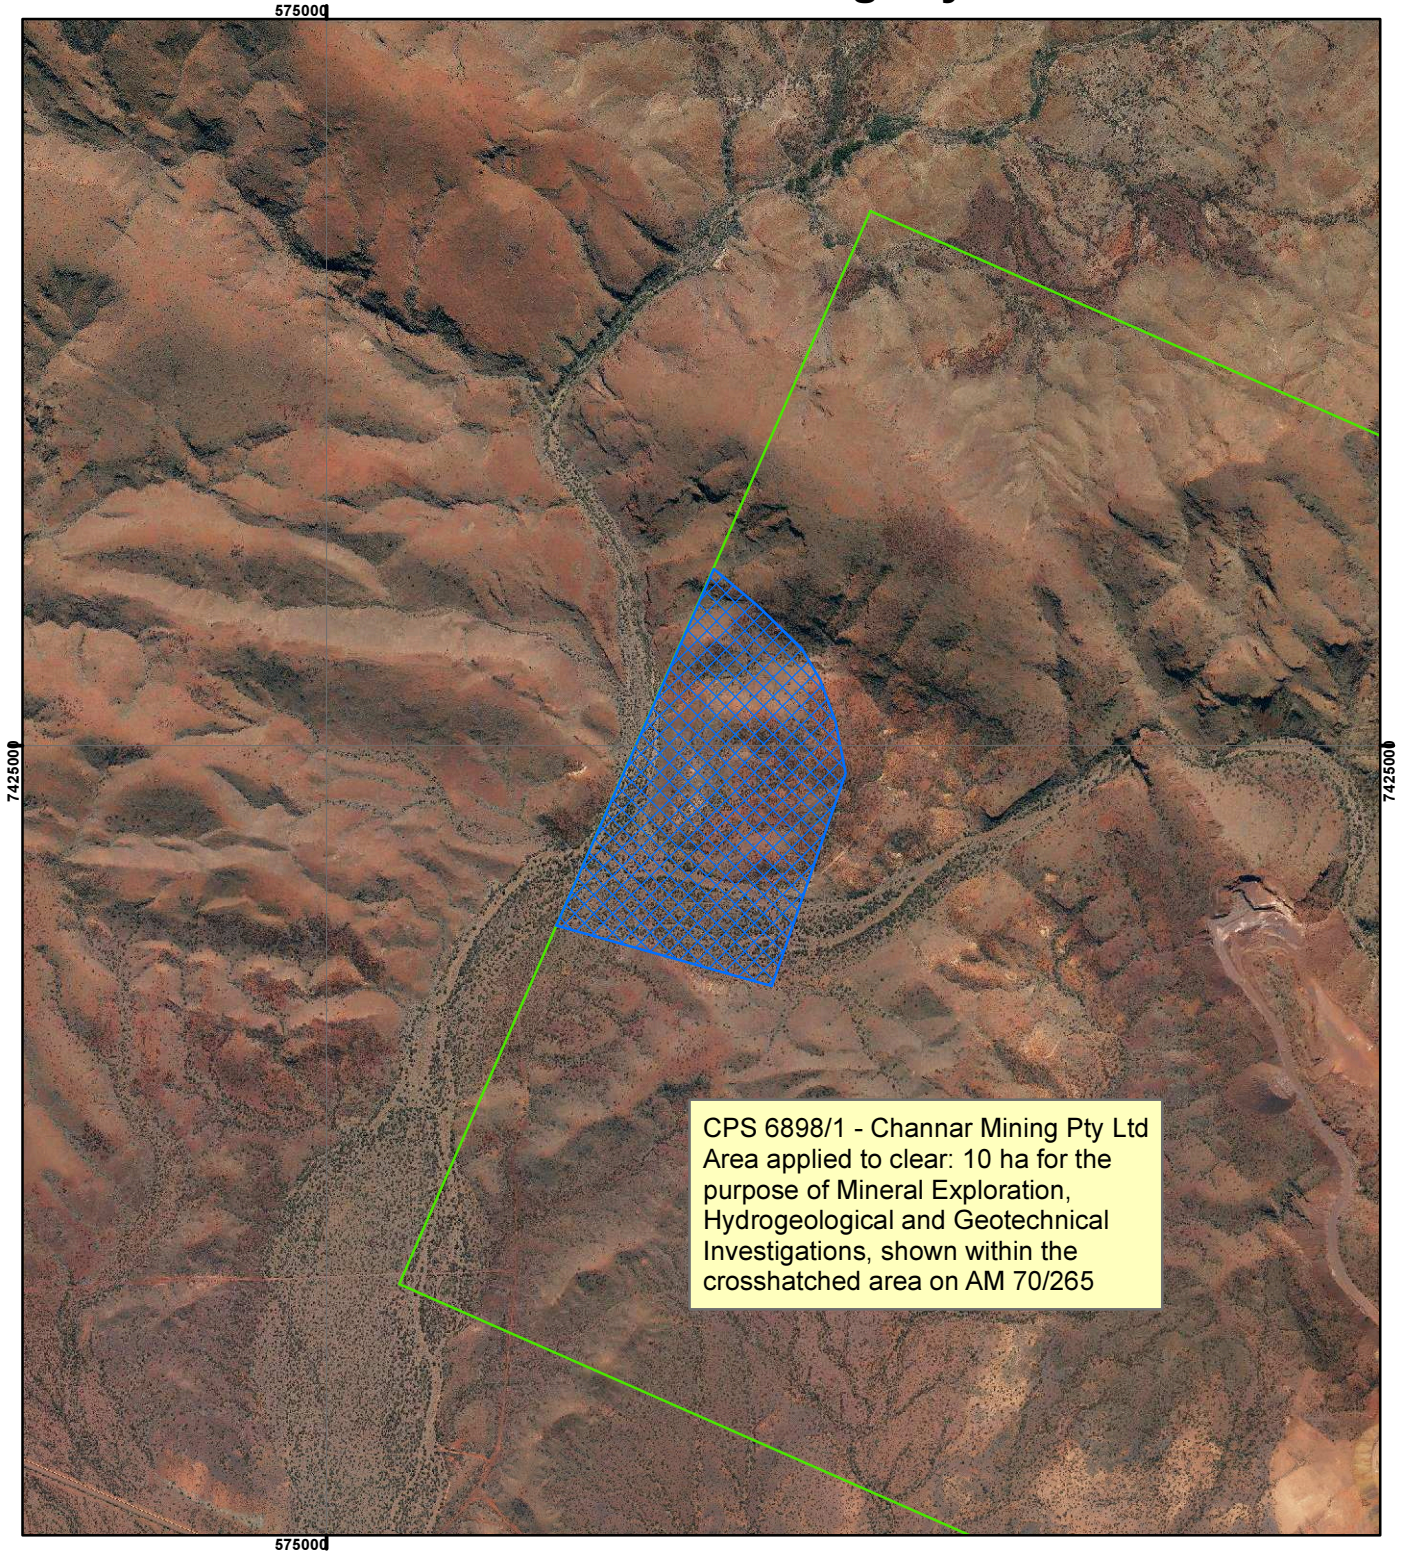

CPS 6898/1 - Channar Mining Pty Limited

Legend

 6898

Mining Tenements

 M 265SA

Geocentric Datum Australia 1994

Note: the data in this map have not been projected. This may result in geometric distortion or measurement inaccuracies.

..... Date

Officer with delegated authority under Section 20 of
the Environmental Protection Act 1986

Information derived from this map should be
confirmed with the data custodian acknowledged
by the agency acronym in the legend.