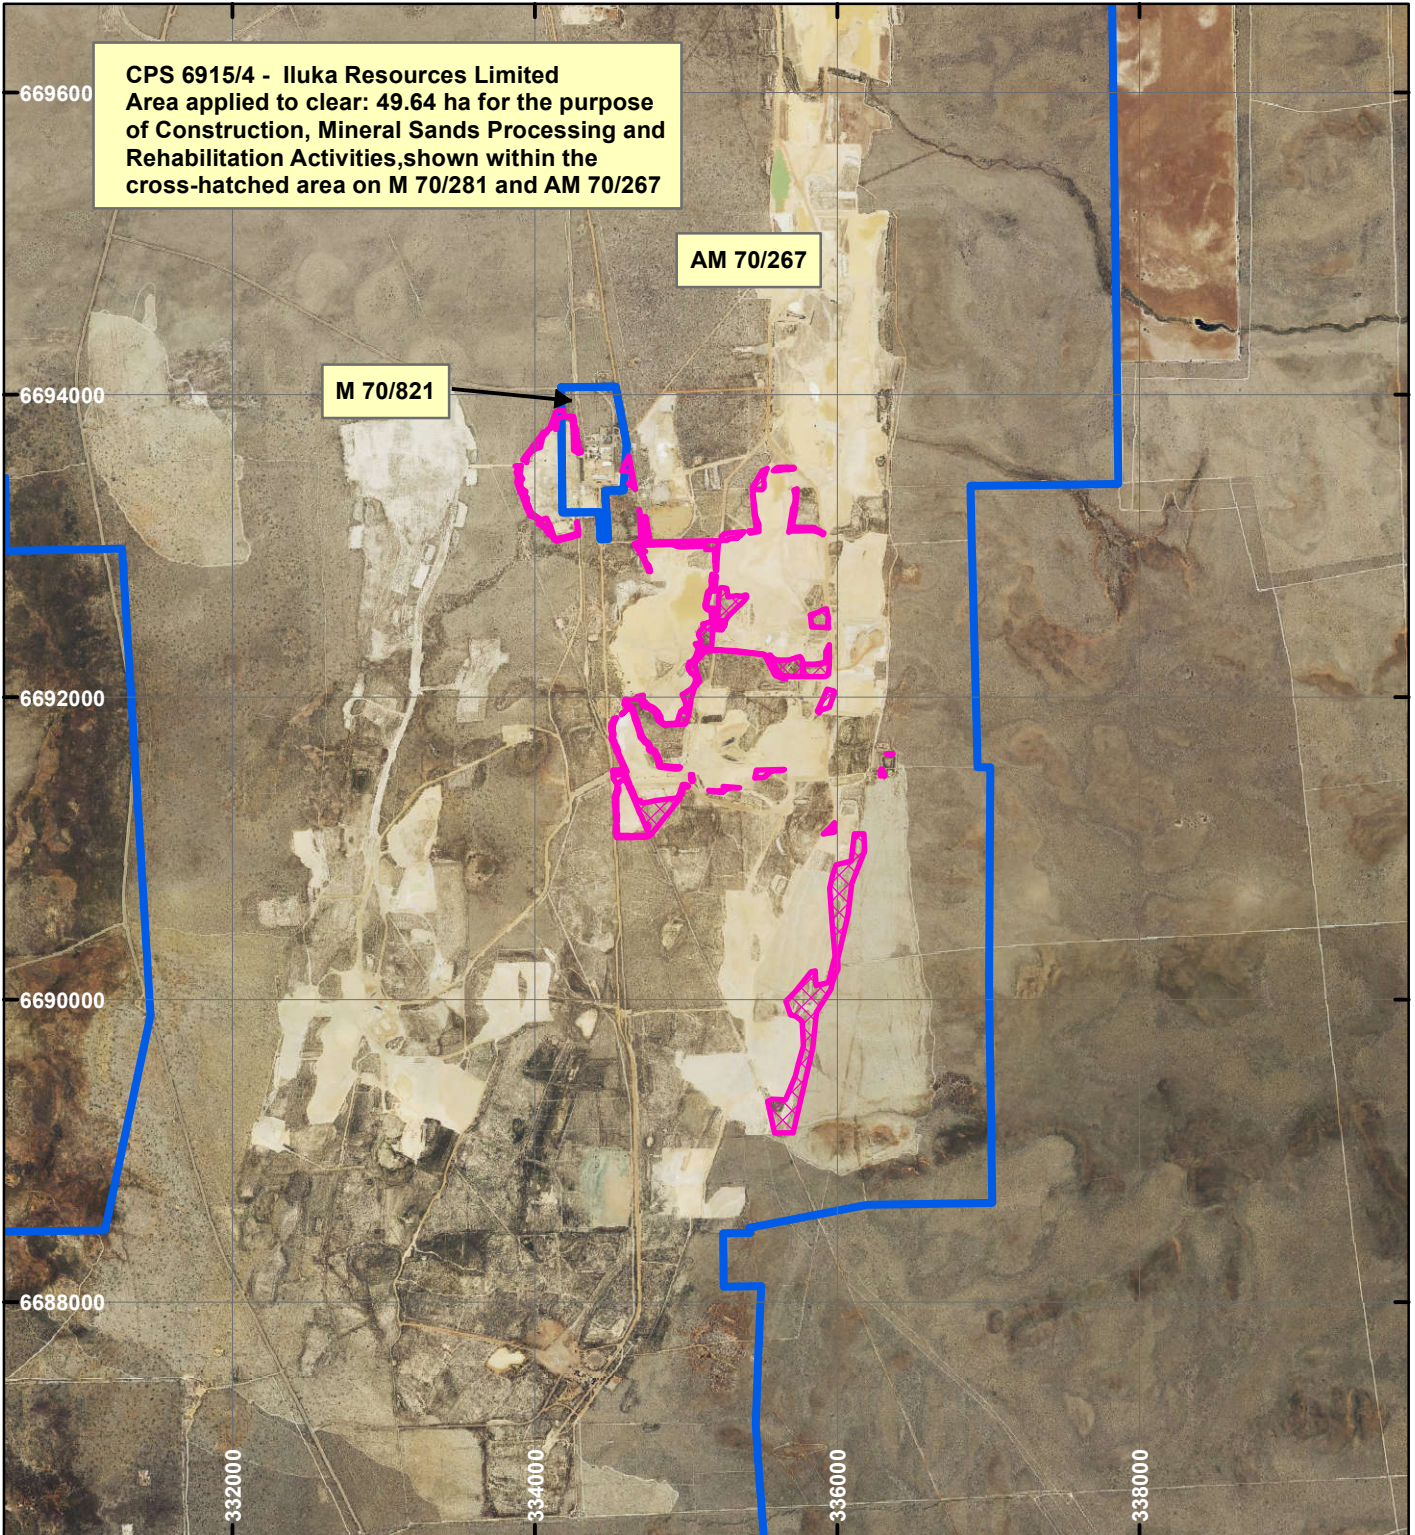

CPS 6915/4 - Iluka Resources Limited

LEGEND

 Clearing Instruments

 Mining Tenements

Orthophotography sourced from Landgate

Scale 1:50,000

(Approximate when reproduced at A4)

Geocentric Datum Australia 1994

Note: the data in this map have not been projected. This may result in geometric distortion or measurement inaccuracies.

..... Date

Officer with delegated authority under Section 20 of the Environmental Protection Act 1986

Information derived from this map should be confirmed with the data custodian acknowledged by the agency acronym in the legend.