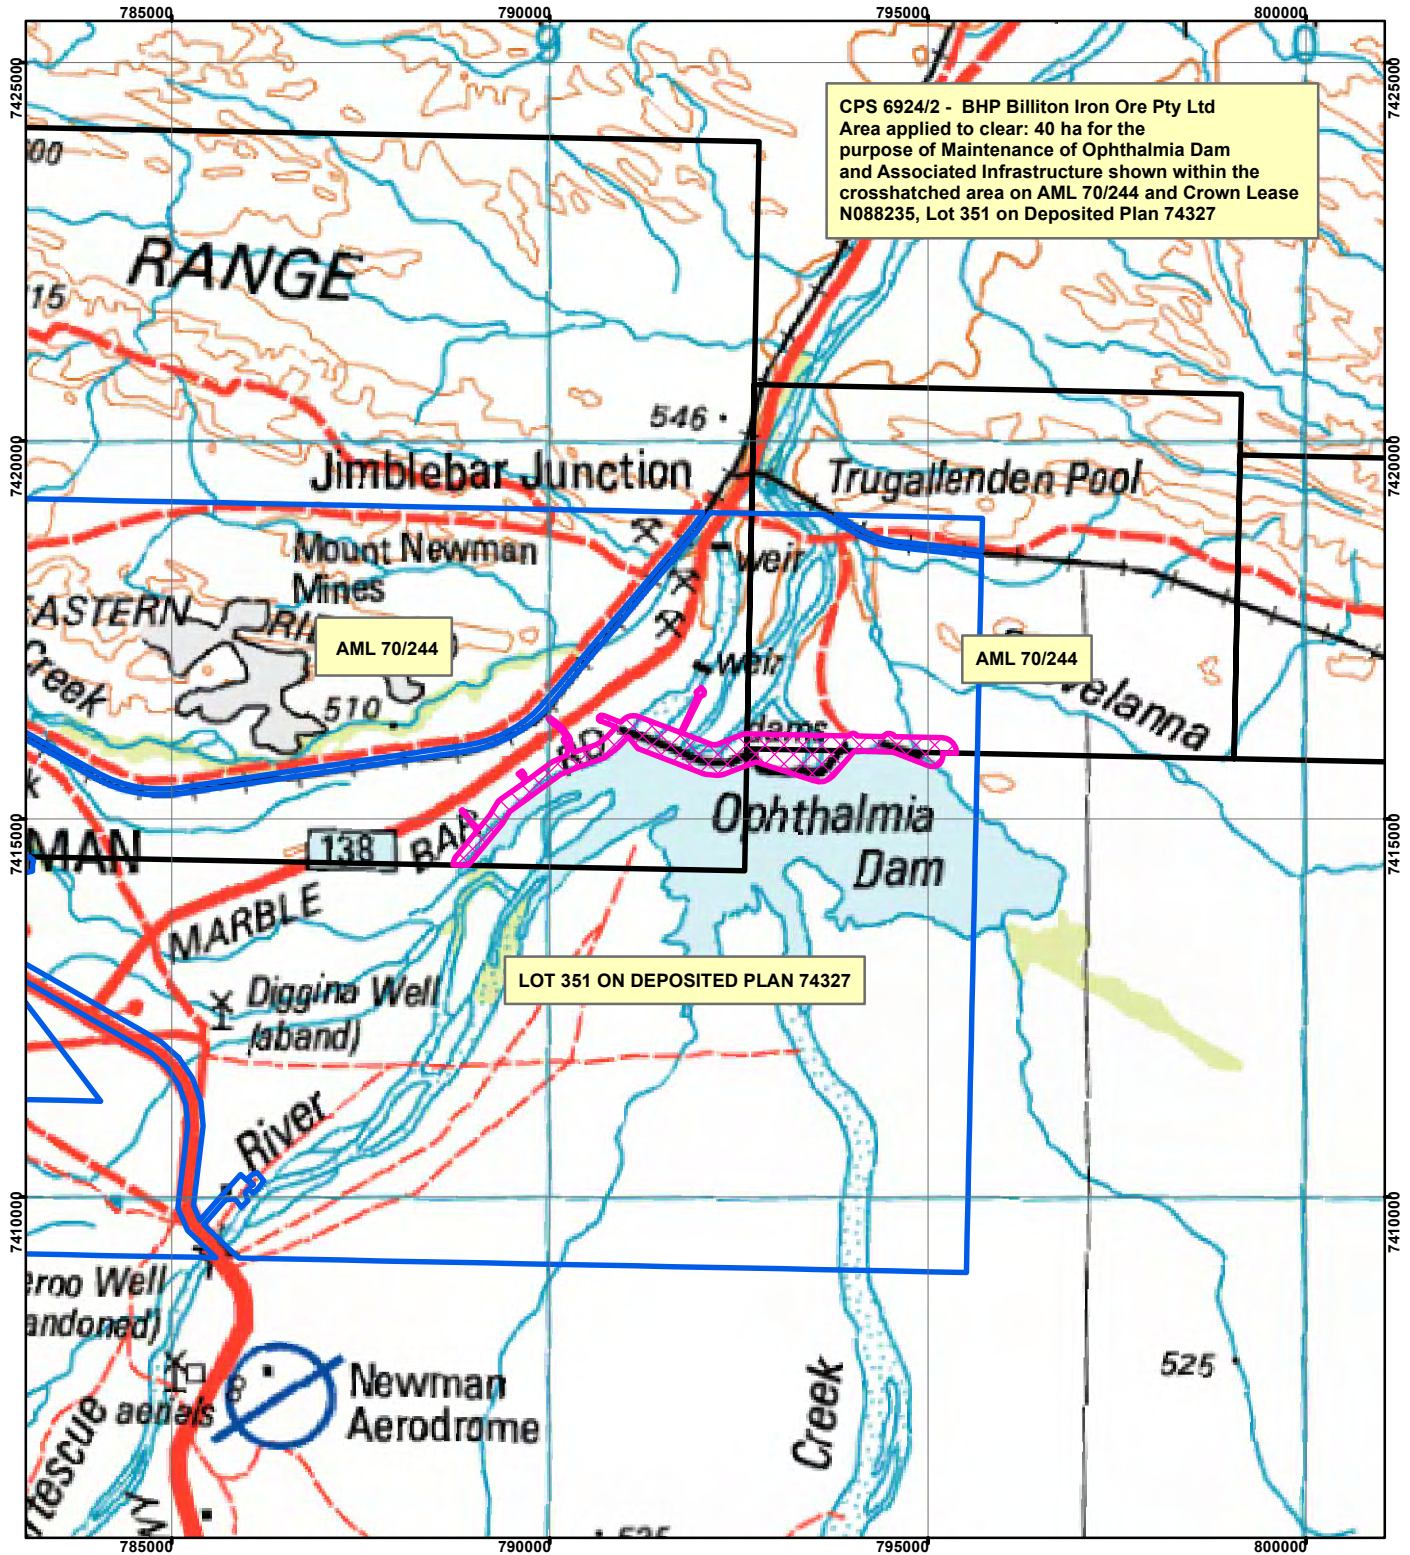

CPS 6924/2 - BHP Billiton Iron Ore Pty Ltd

Legend

-  Clearing Instruments
-  Mining Tenements
-  Crown Lease

Geocentric Datum Australia 1994

Note: the data in this map have not been projected. This may result in geometric distortion or measurement inaccuracies.

..... Date

Officer with delegated authority under Section 20 of the Environmental Protection Act 1986

Information derived from this map should be confirmed with the data custodian acknowledged by the agency acronym in the legend.