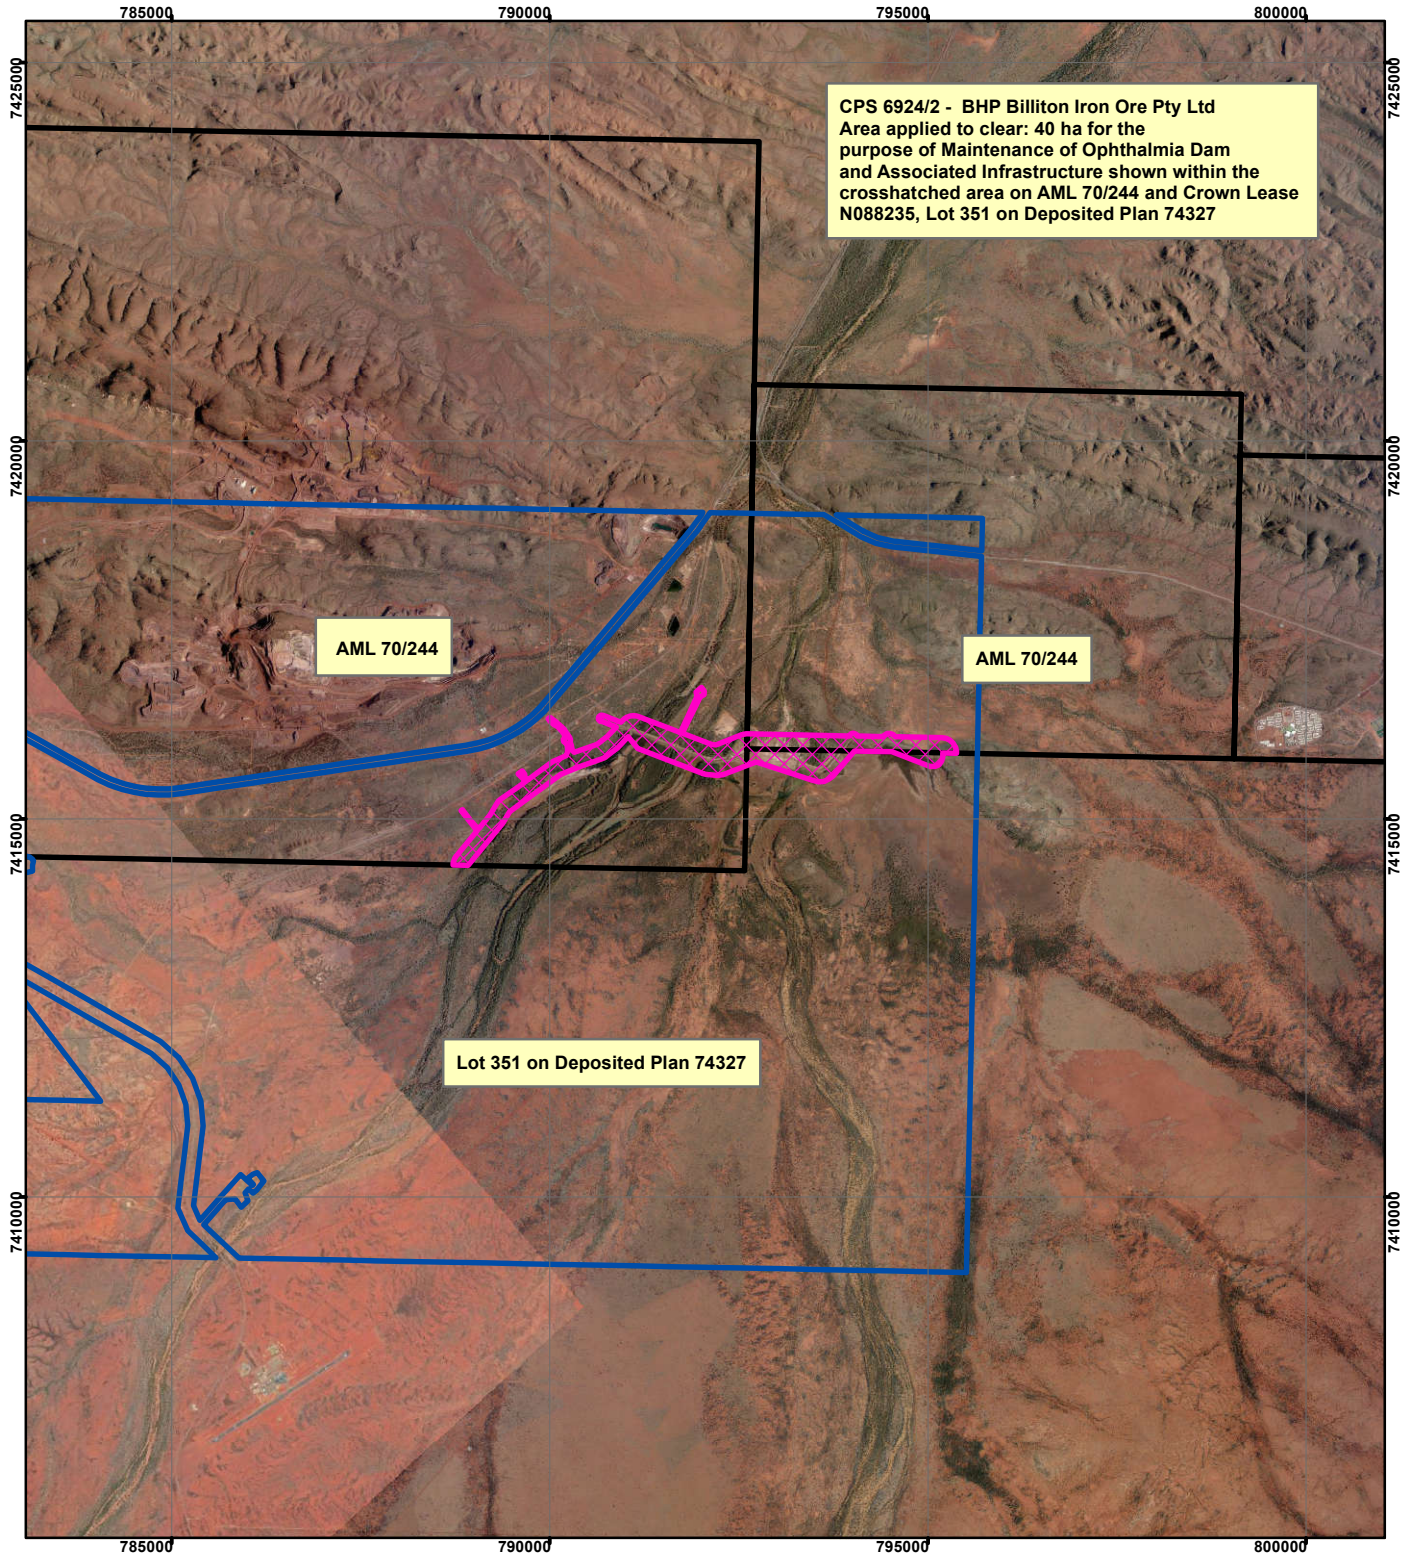

CPS 6924/2 - BHP Billiton Iron Ore Pty Ltd

Legend

-  Clearing Instruments
-  Mining Tenements
-  Crown Lease

Scale 1:100,000

Geocentric Datum Australia 1994

Note: the data in this map have not been projected. This may result in geometric distortion or measurement inaccuracies.

..... Date

Officer with delegated authority under Section 20 of the Environmental Protection Act 1986

Information derived from this map should be confirmed with the data custodian acknowledged by the agency acronym in the legend.