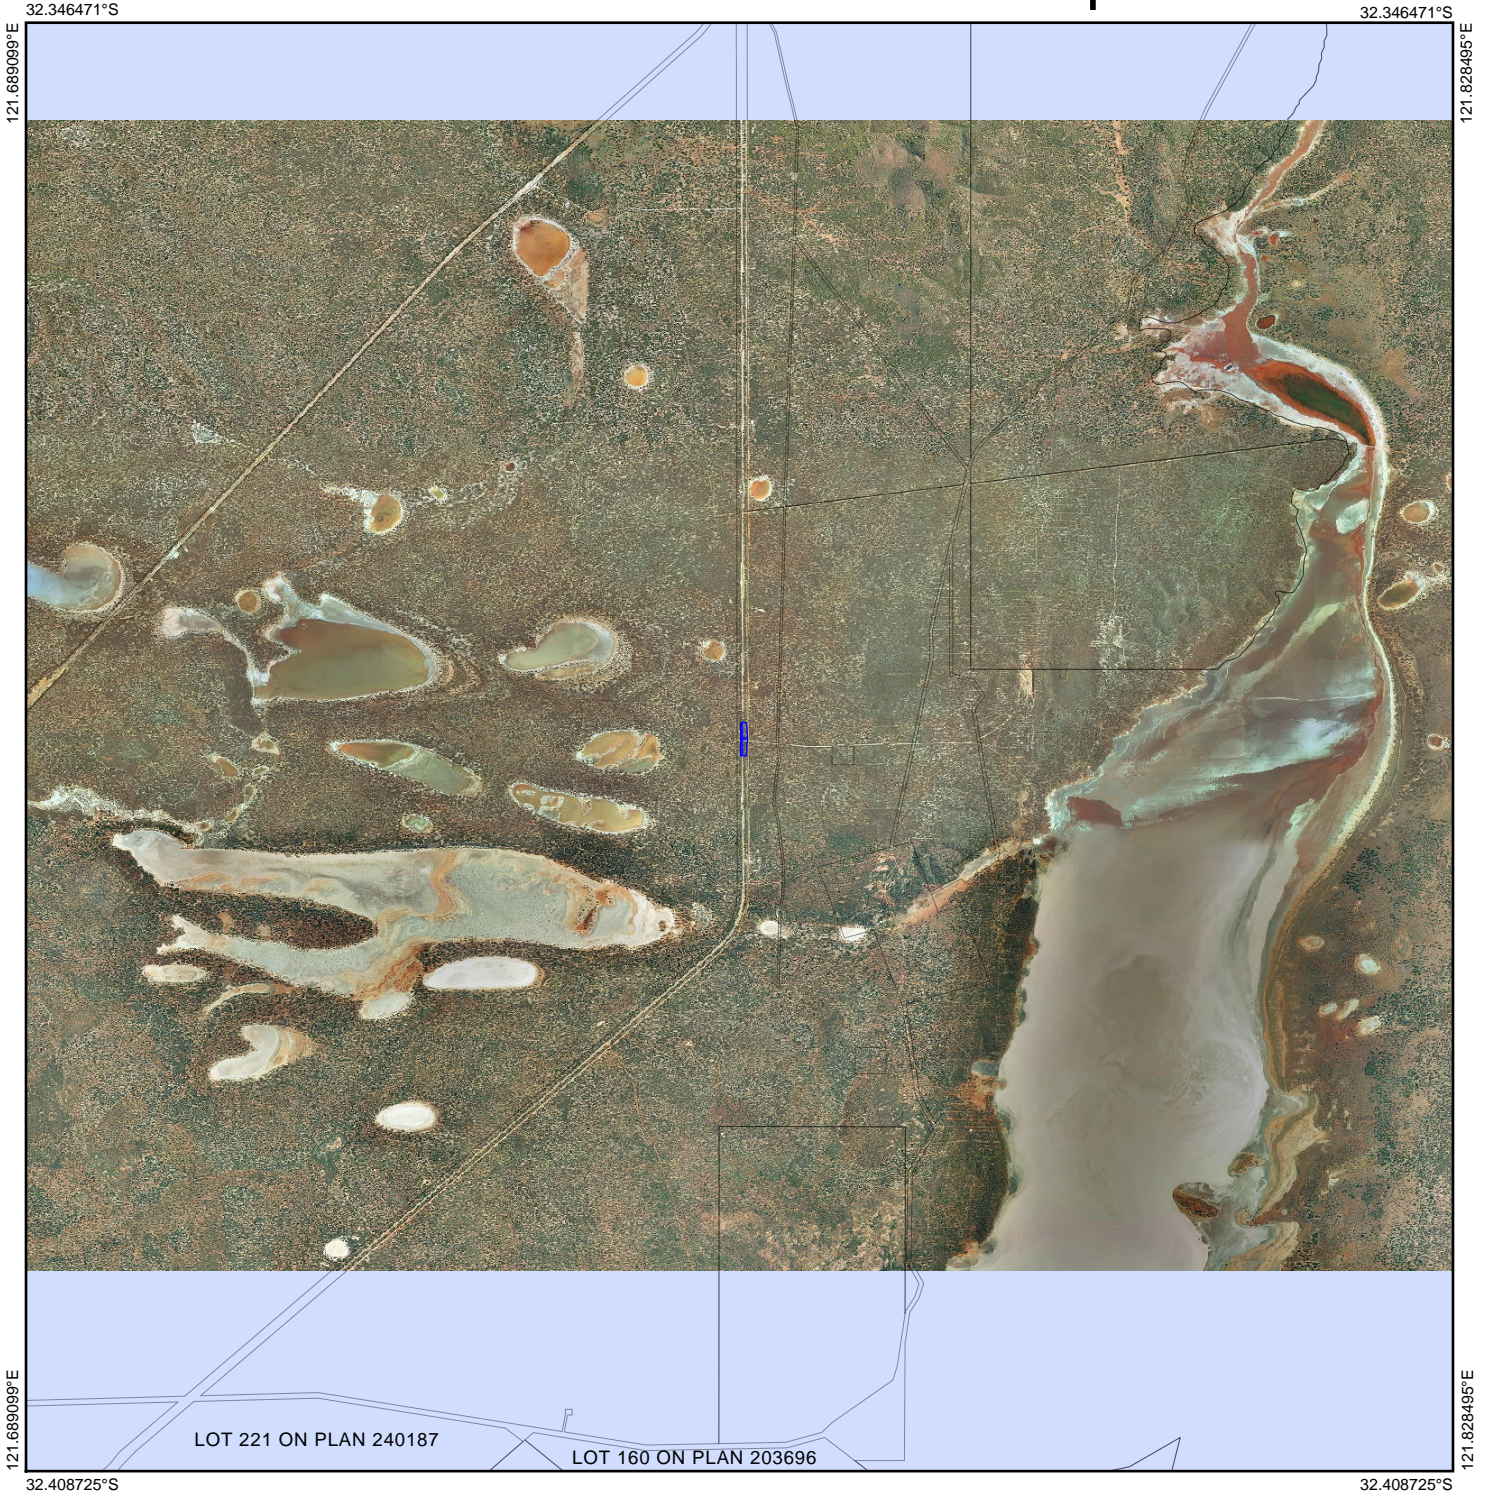

CPS 6940/1 - Context Map

Legend

-  Clearing Instruments Proposals
-  Imagery

(Approximate when reproduced at A4)

GDA 94 (Lat/Long)

Geocentric Datum of Australia 1994

..... Date

GOVERNMENT OF
WESTERN AUSTRALIA
WA Crown Copyright 2016