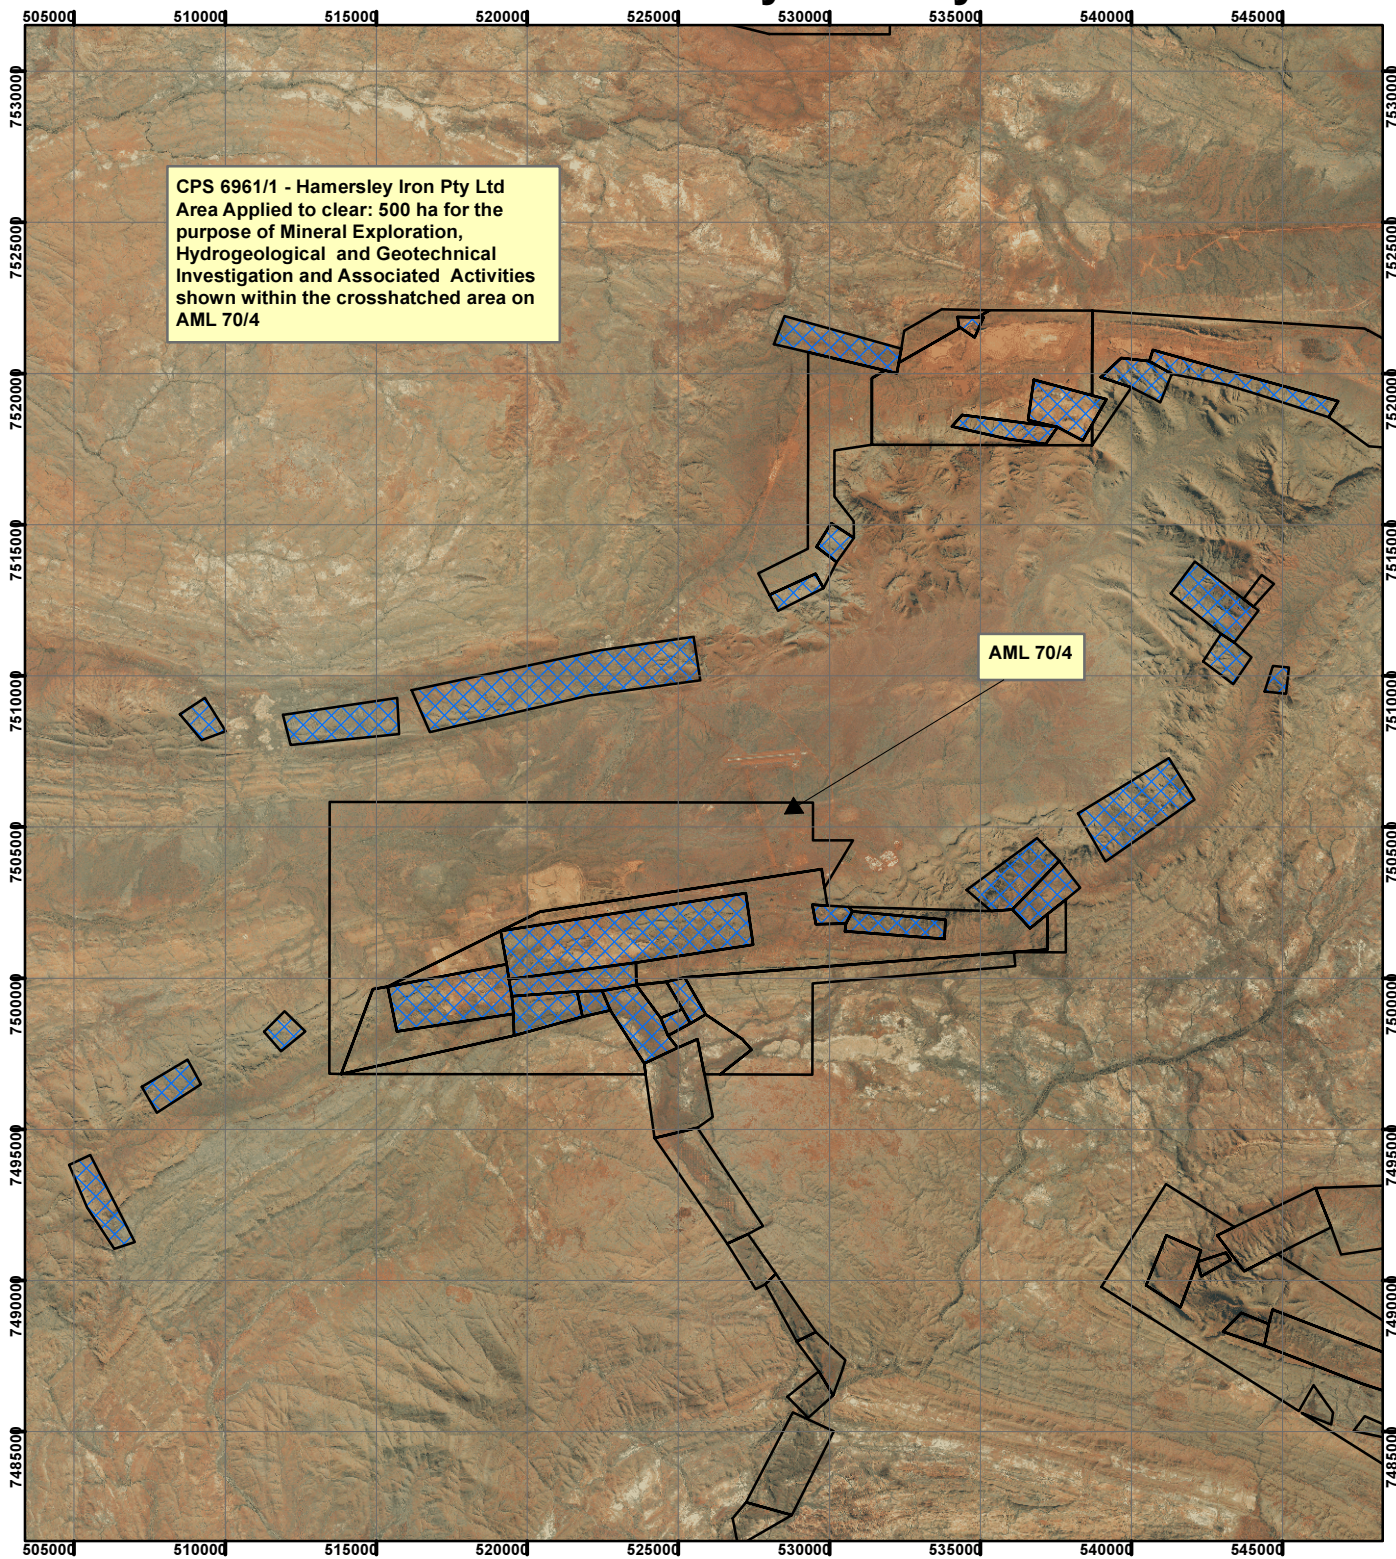

CPS 6961/1 - Hamersley Iron Pty Ltd

Legend

Mining Tenements

FMT_TENID

- ML 4SA
- Clearing Instruments

Jeerinah Aerial Mosaic August 2013
Rocklea Aerial Mosaic August 2013

Geocentric Datum Australia 1994

..... Date .....

Officer with delegated authority under Section 20 of the Environmental Protection Act 1986