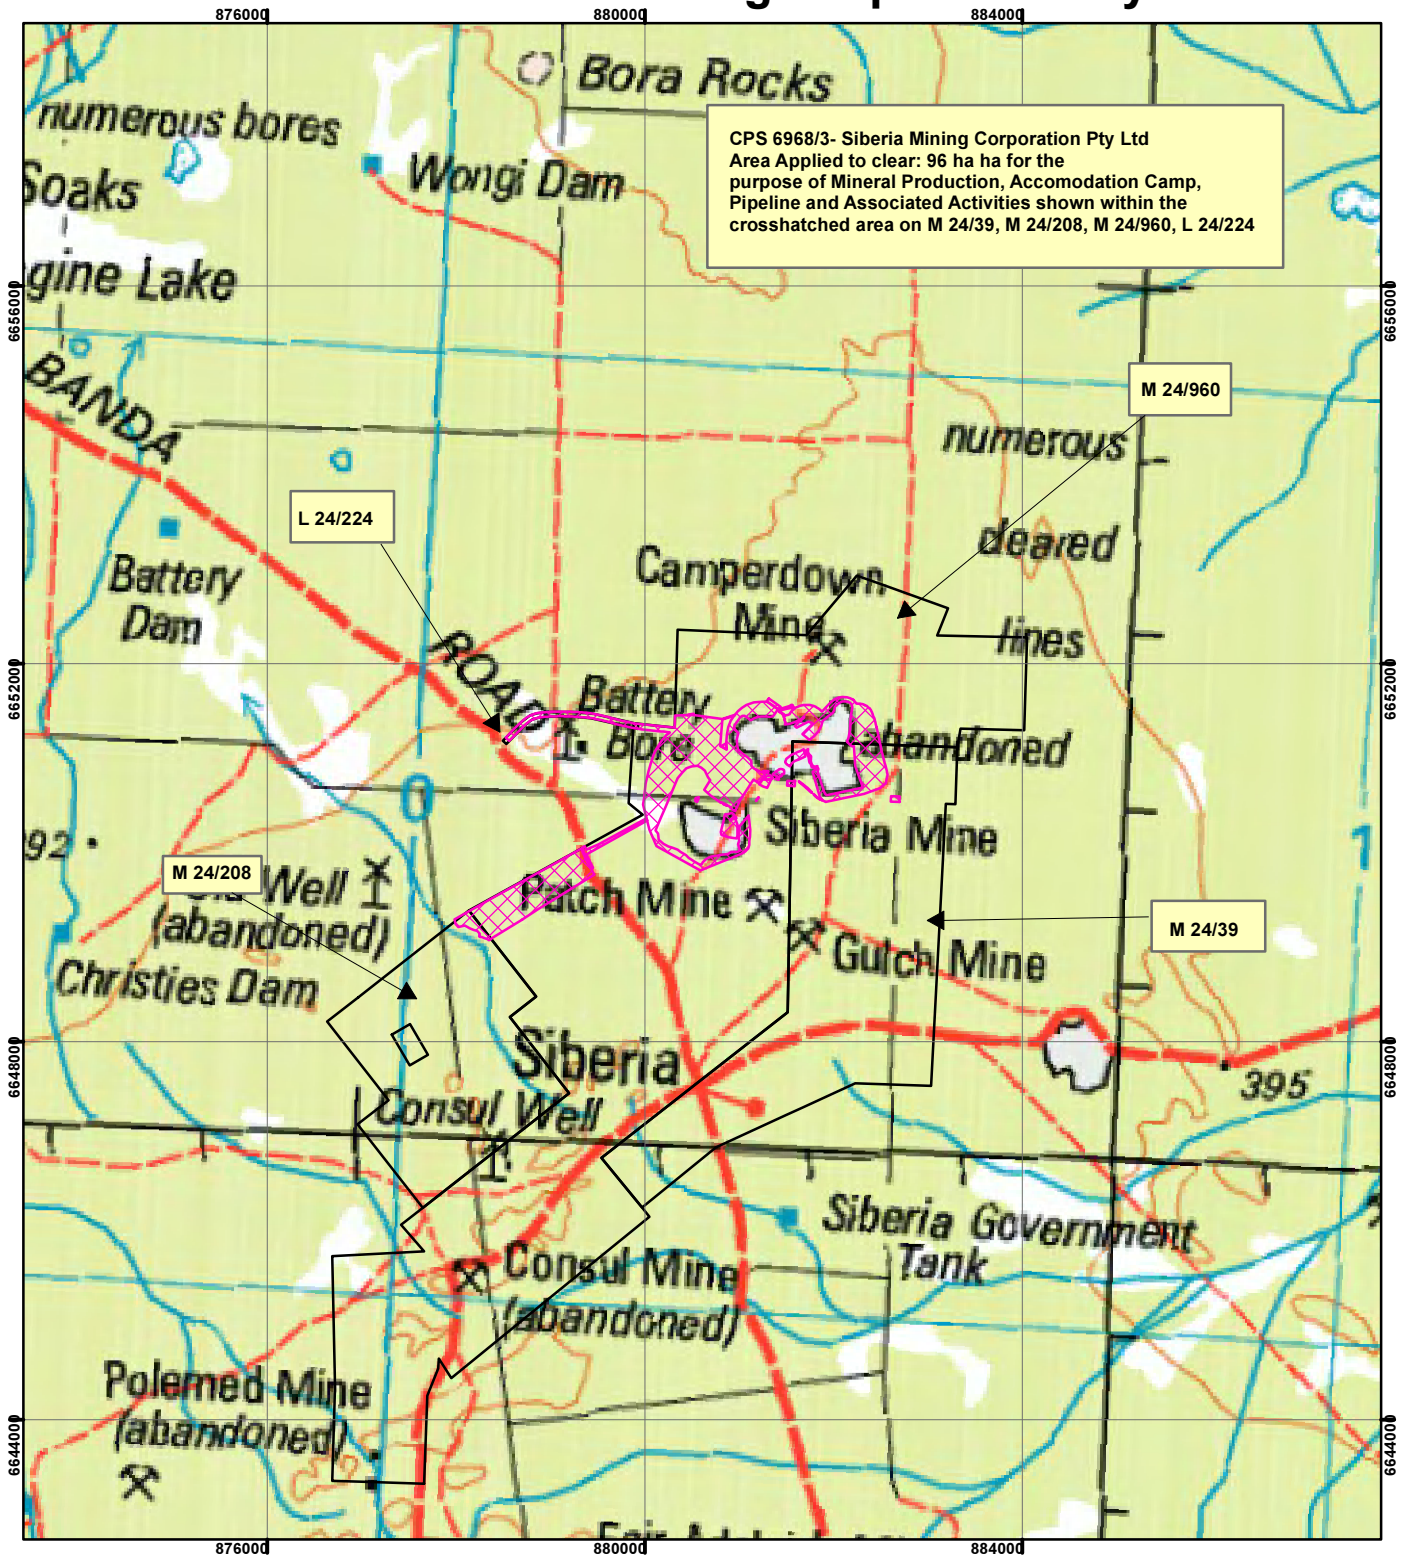

CPS 6968/3 - Siberia Mining Corporation Pty Ltd

Legend

 Clearing Instruments

Mining Tenements

FMT_TENID

- L 24/224
- M 24/208
- M 24/39
- M 24/960

Geocentric Datum Australia 1994

Note: the data in this map have not been projected. This may result in geometric distortion or measurement inaccuracies.

..... Date

Officer with delegated authority under Section 20 of the Environmental Protection Act 1986

Information derived from this map should be confirmed with the data custodian acknowledged by the agency acronym in the legend.