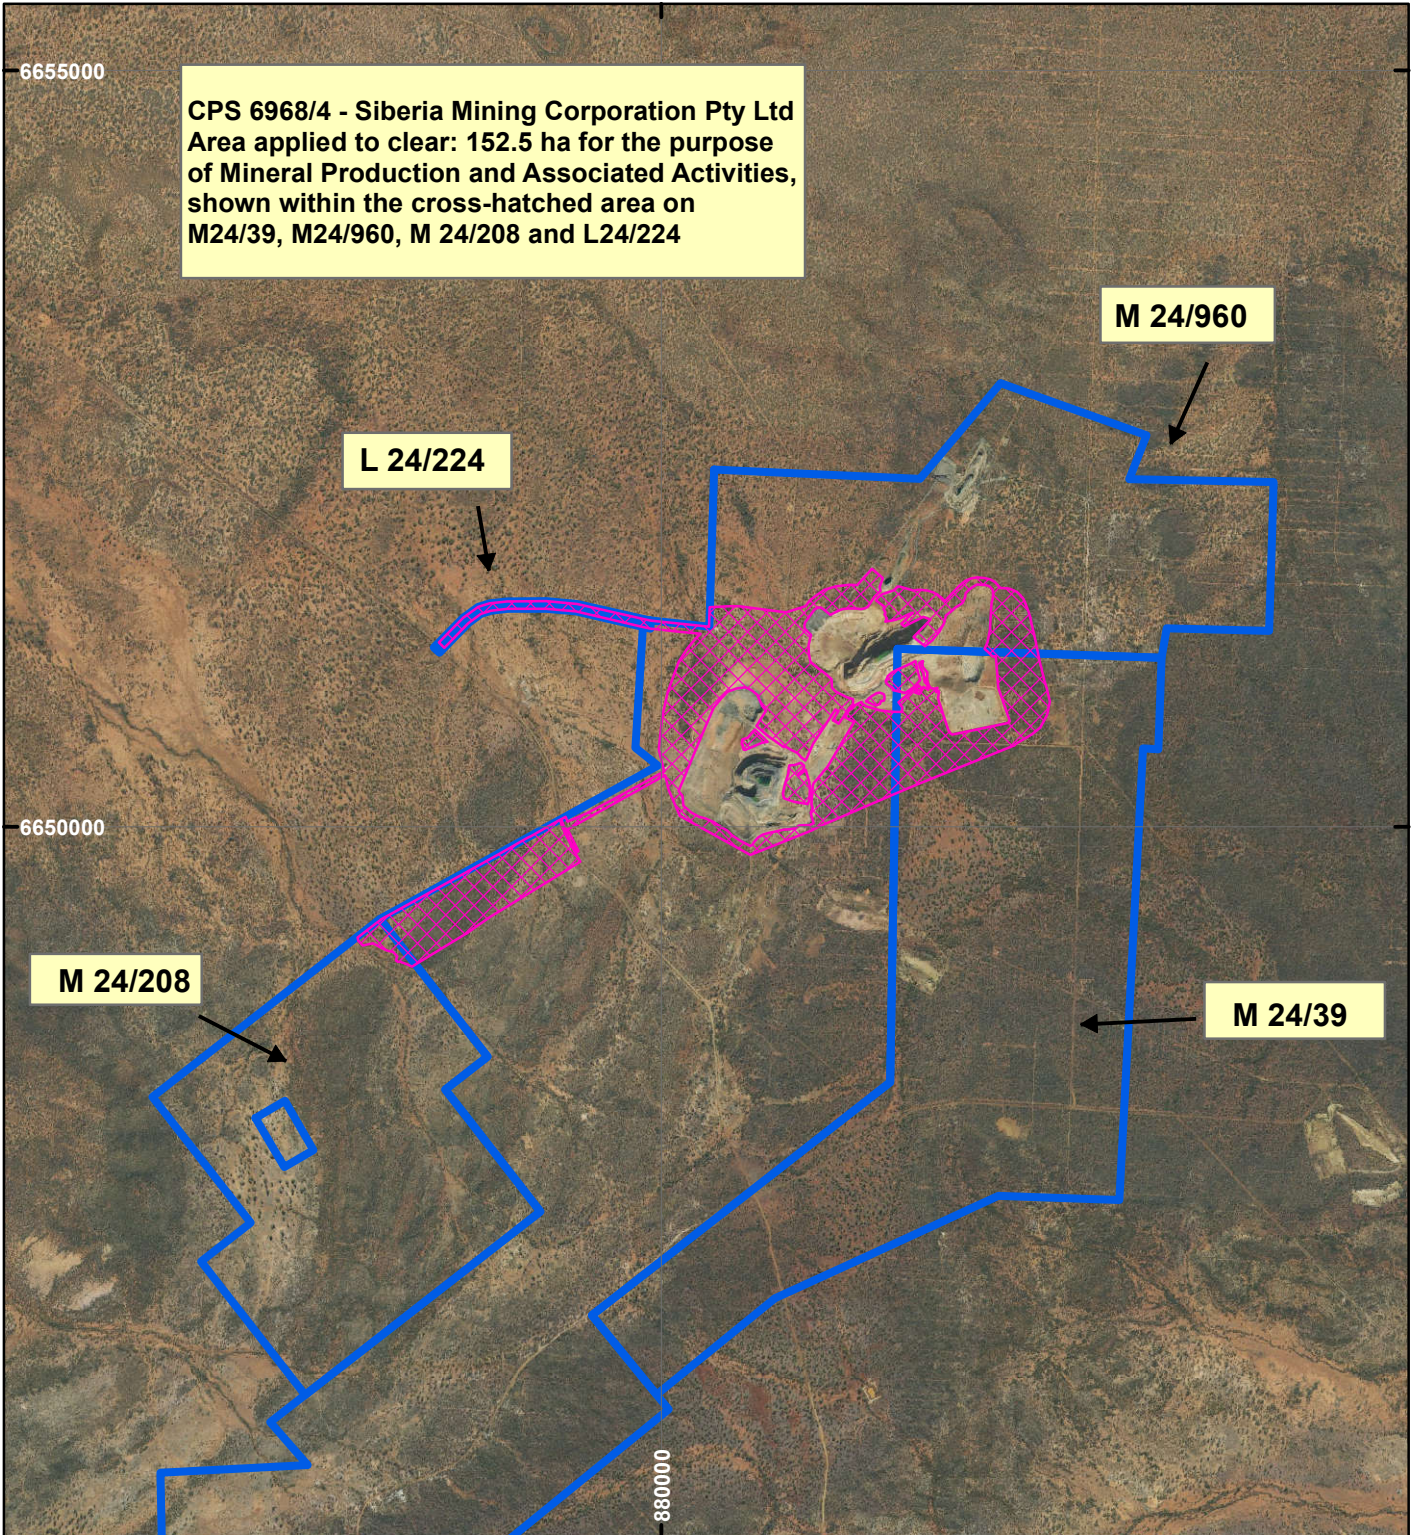

# CPS 6968/4 - Siberia Mining Corporation Pty Ltd

## LEGEND

 Clearing Instruments

 Mining Tenements

Orthophotography sourced from Landgate

Scale 1:50,000

(Approximate when reproduced at A4)

Geocentric Datum Australia 1994

Note: the data in this map have not been projected. This may result in geometric distortion or measurement inaccuracies.

..... Date .....

Officer with delegated authority under Section 20 of the Environmental Protection Act 1986

Information derived from this map should be confirmed with the data custodian acknowledged by the agency acronym in the legend.