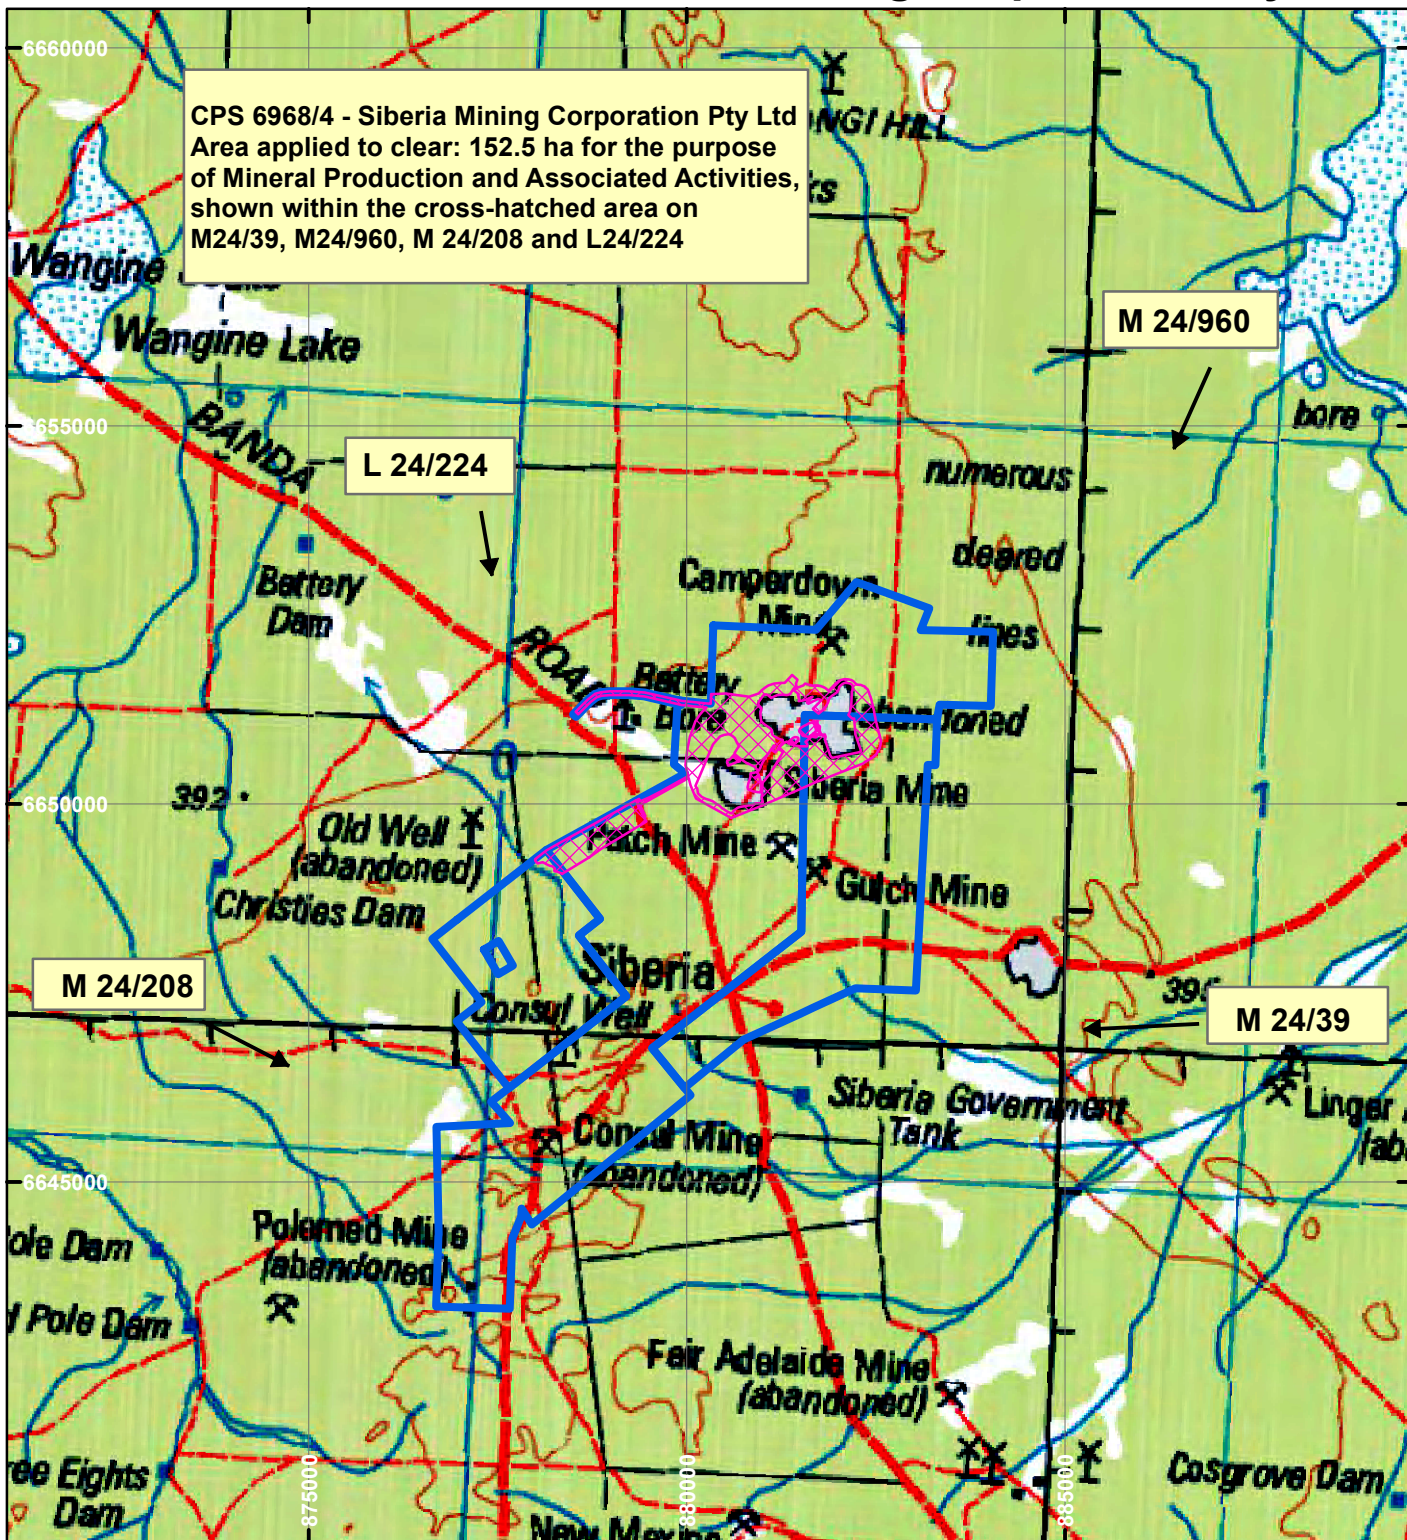

CPS 6968/4 - Siberia Mining Corporation Pty Ltd

LEGEND

Clearing Instruments

Mining Tenements

Scale 1:100,000

(Approximate when reproduced at A4)

Geocentric Datum Australia 1994

..... Date .....

Officer with delegated authority under Section 20 of
the Environmental Protection Act 1986

Information derived from this map should be
confirmed with the data custodian acknowledged
by the agency acronym in the legend.

WA Crown Copyright 2002