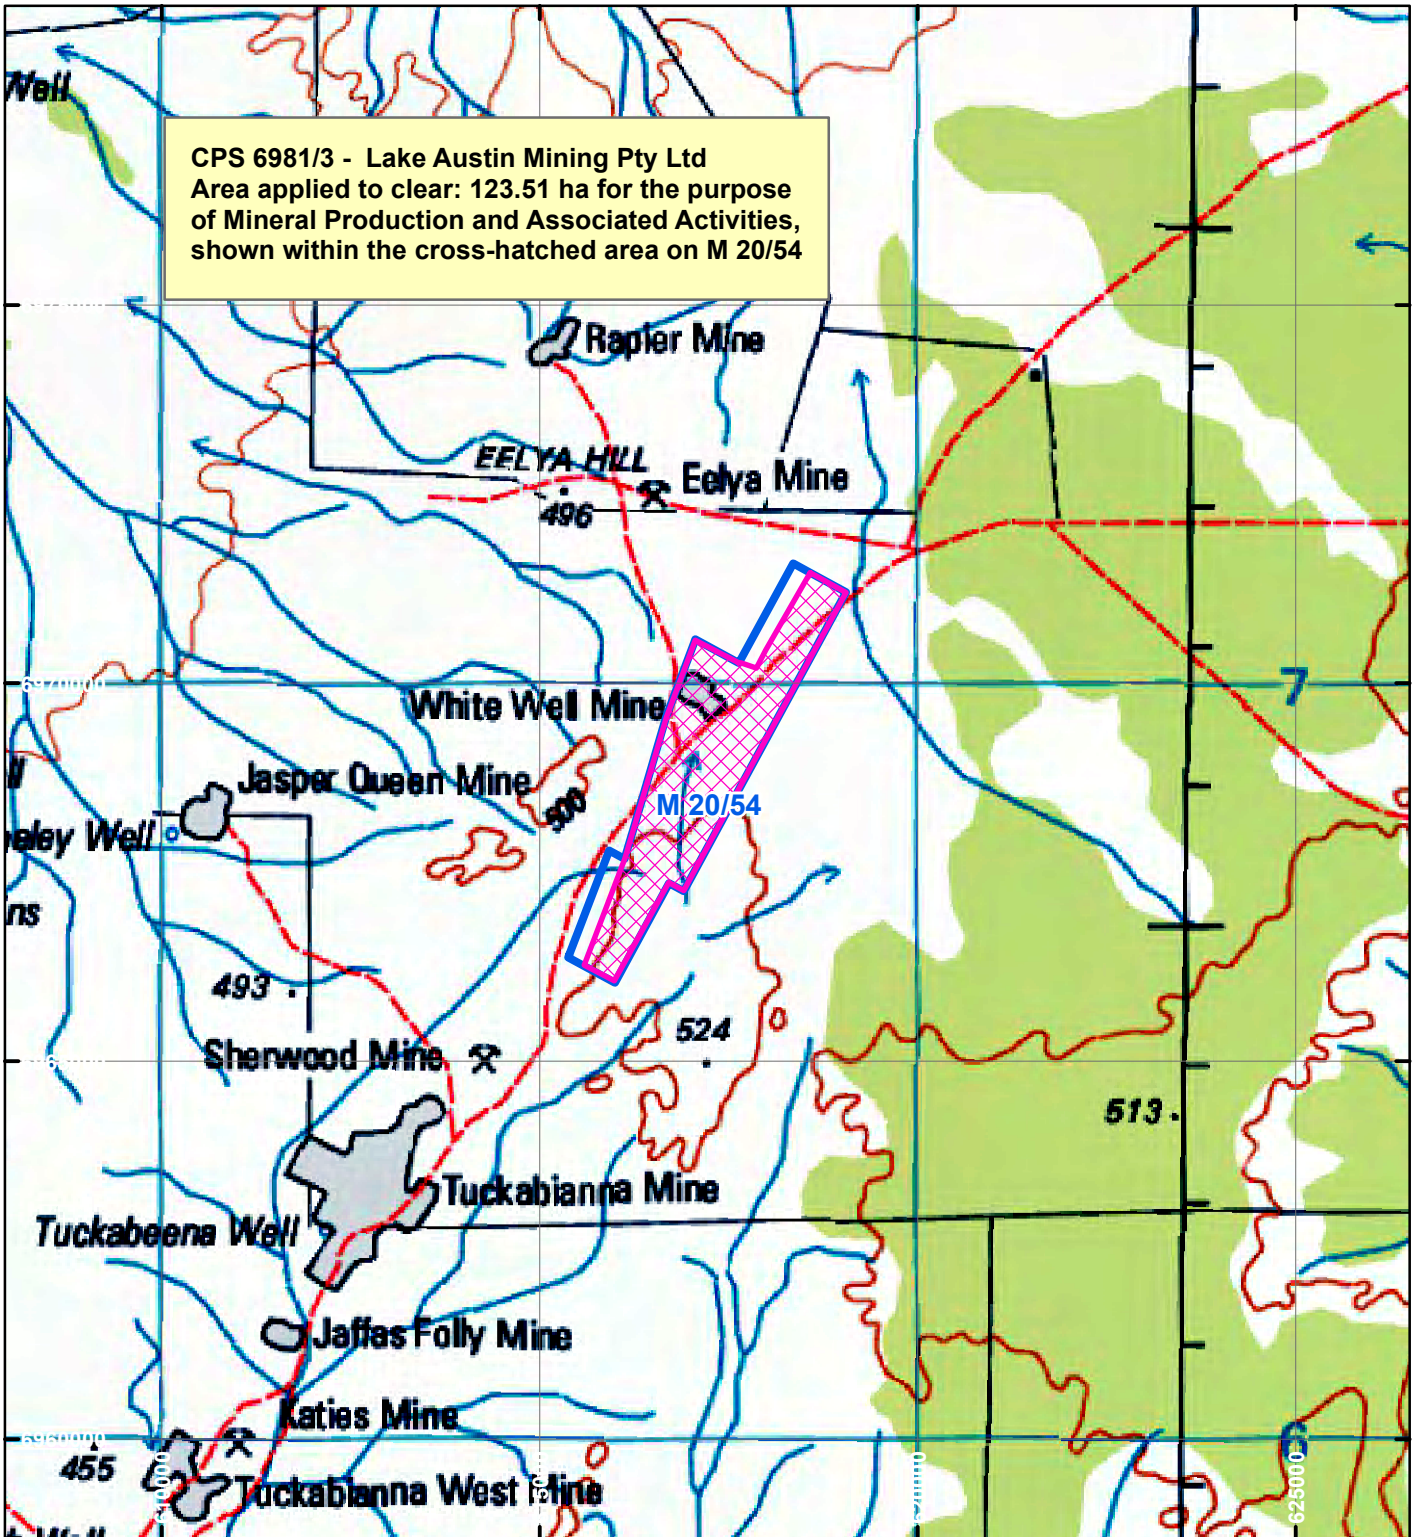

CPS 6981/3 - Lake Austin Mining Pty Ltd

LEGEND

-  Clearing Instruments
-  Mining Tenements

Scale 1:100,000

(Approximate when reproduced at A4)

Geocentric Datum Australia 1994

Note: the data in this map have not been projected. This may result in geometric distortion or measurement inaccuracies.

..... Date

Officer with delegated authority under Section 20 of the Environmental Protection Act 1986

Information derived from this map should be confirmed with the data custodian acknowledged by the agency acronym in the legend.

WA Crown Copyright 2002