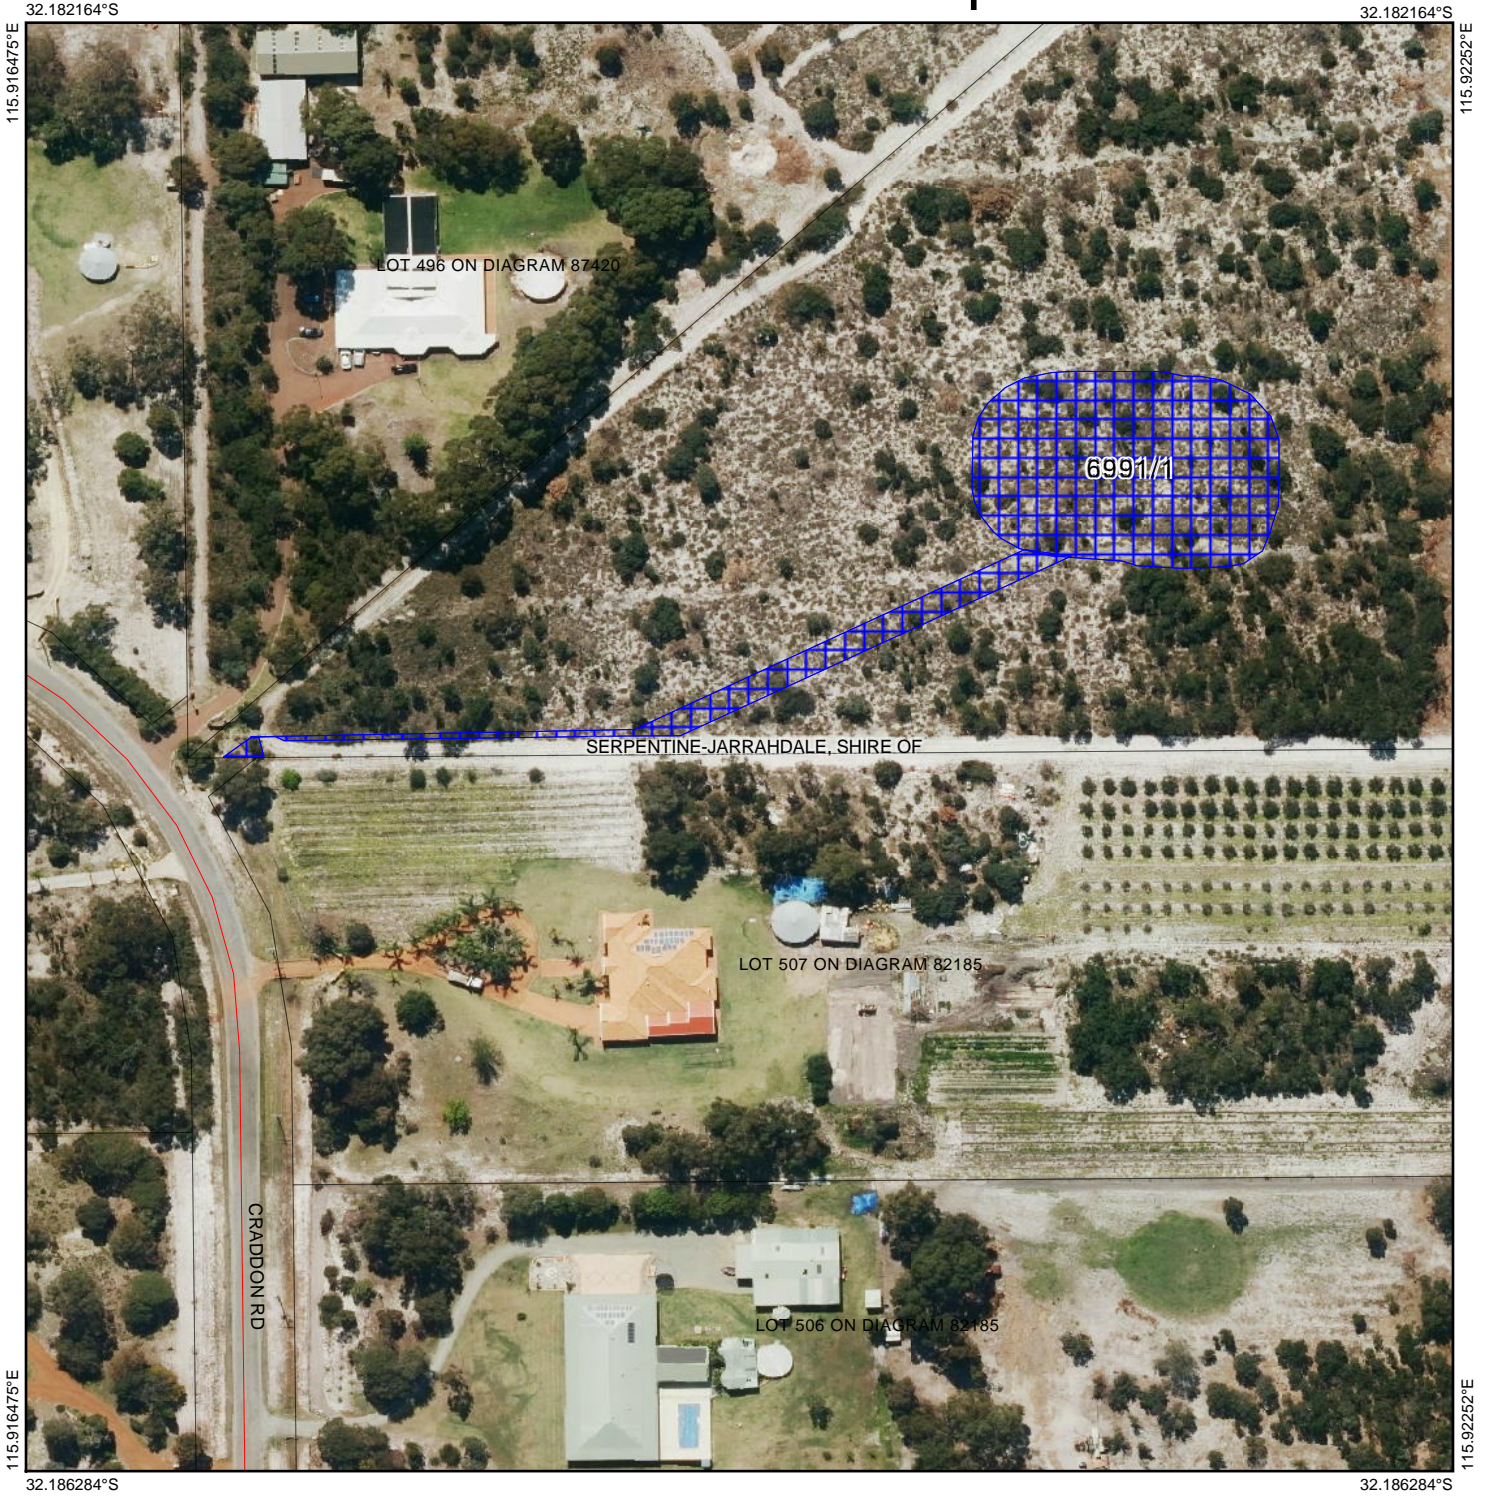

CPS 6991/1 - Map

Legend

-  Clearing Instruments Proposals
-  Roads
-  Imagery
-  Local Government Authority
-  Cadastre

(Approximate when reproduced at A4)

GDA 94 (Lat/Long)

Geocentric Datum of Australia 1994