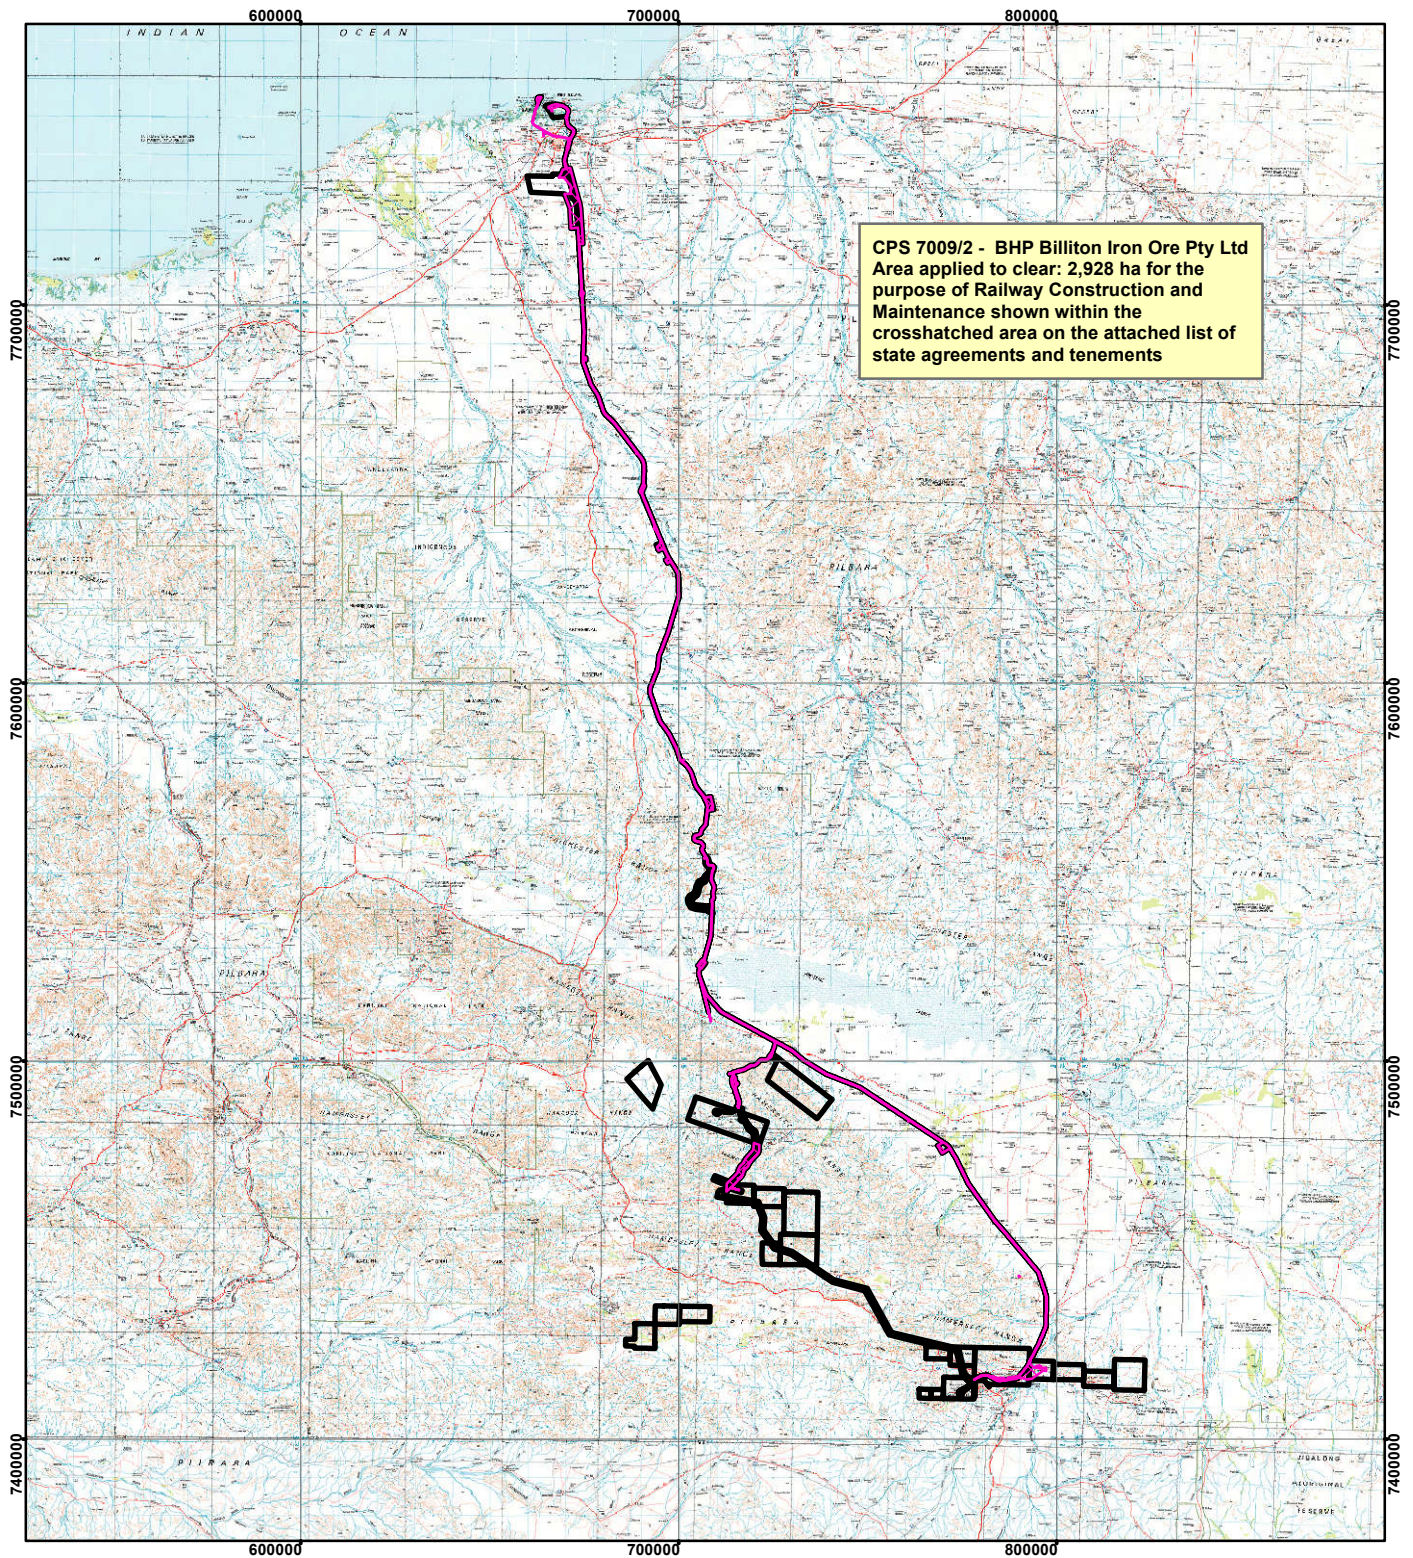

CPS 7009/2 - BHP Billiton Iron Ore Pty Ltd

Legend

-  Clearing Instruments
-  Mining Tenements

Geocentric Datum Australia 1994

Note: the data in this map have not been projected. This may result in geometric distortion or measurement inaccuracies.

..... Date

Officer with delegated authority under Section 20 of the Environmental Protection Act 1986

Information derived from this map should be confirmed with the data custodian acknowledged by the agency acronym in the legend.