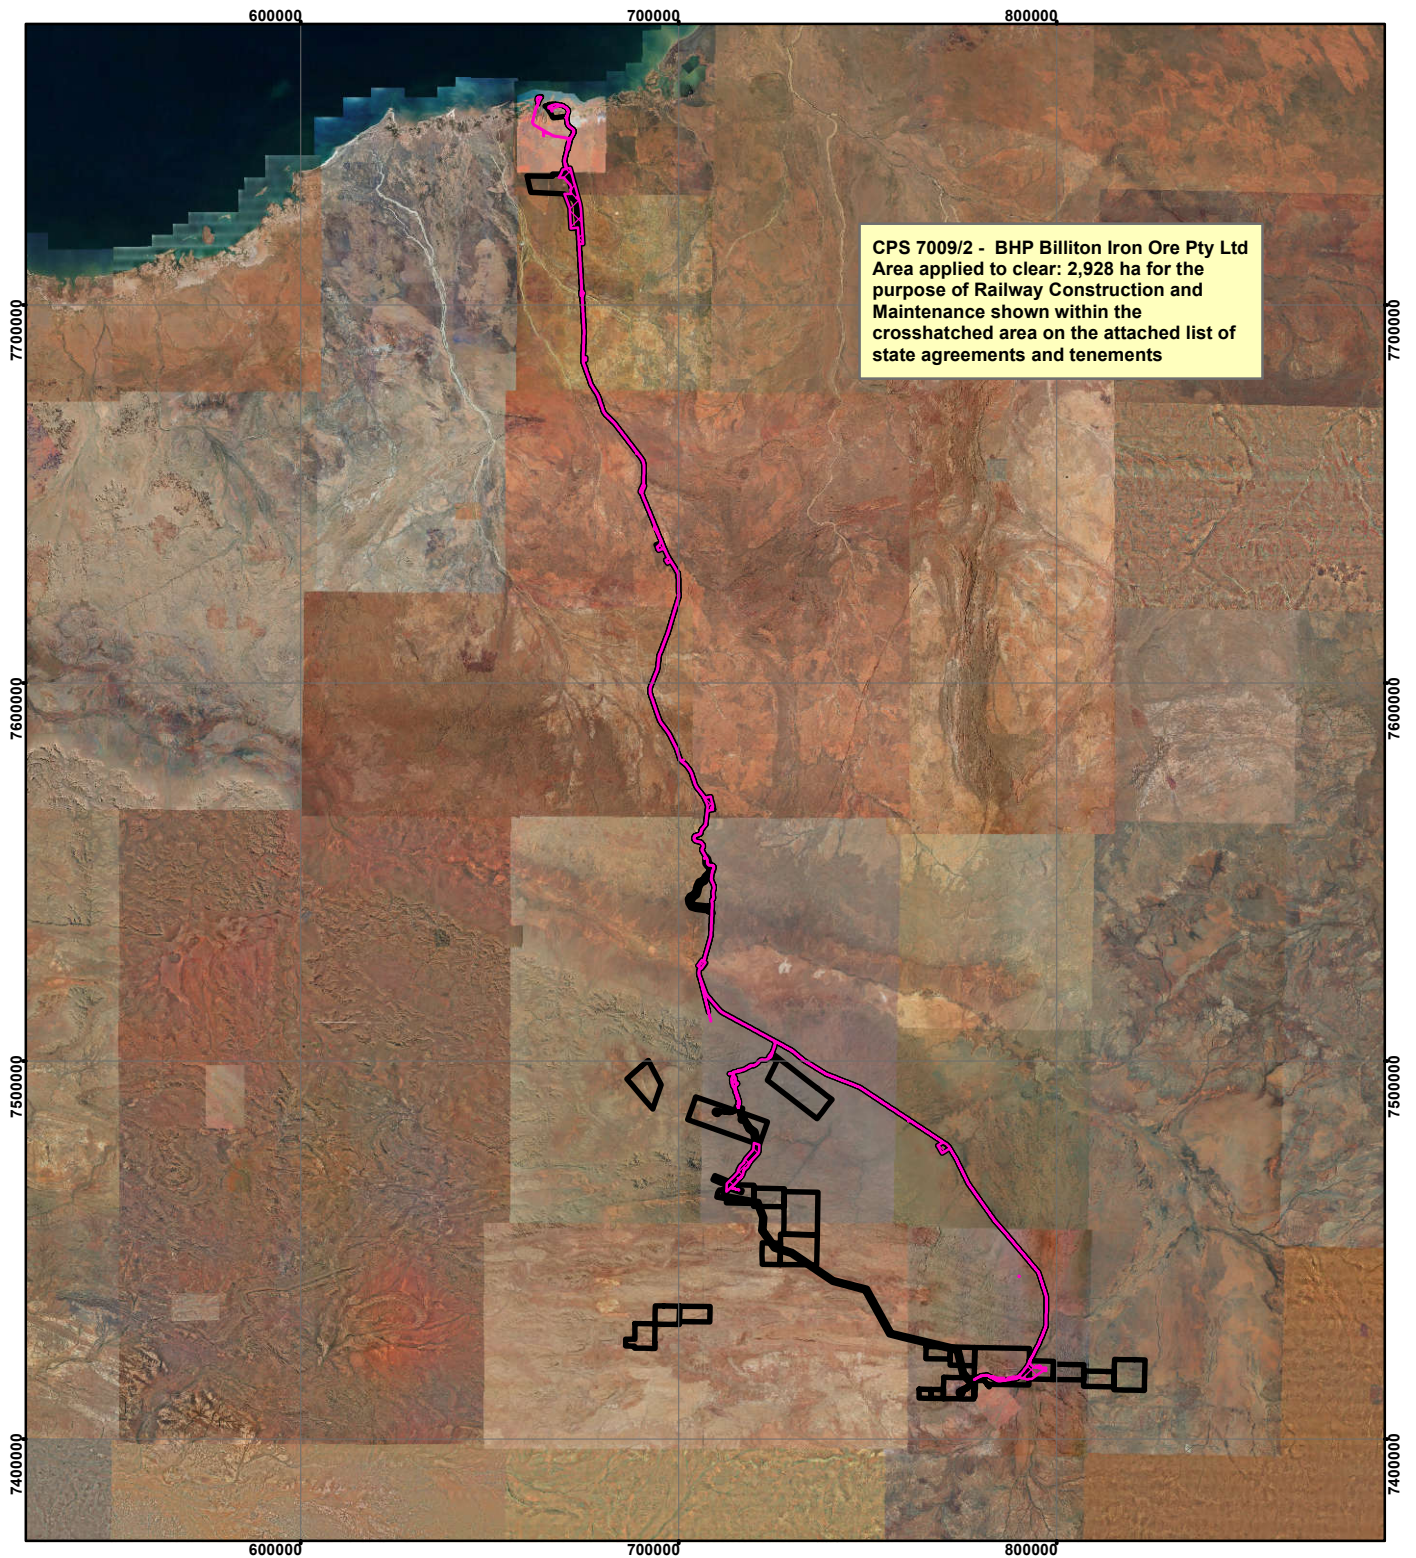

CPS 7009/2 - BHP Billiton Iron Ore Pty Ltd

Legend

-  Clearing Instruments
-  Mining Tenements

Geocentric Datum Australia 1994

Note: the data in this map have not been projected. This may result in geometric distortion or measurement inaccuracies.

..... Date

Officer with delegated authority under Section 20 of the Environmental Protection Act 1986

Information derived from this map should be confirmed with the data custodian acknowledged by the agency acronym in the legend.