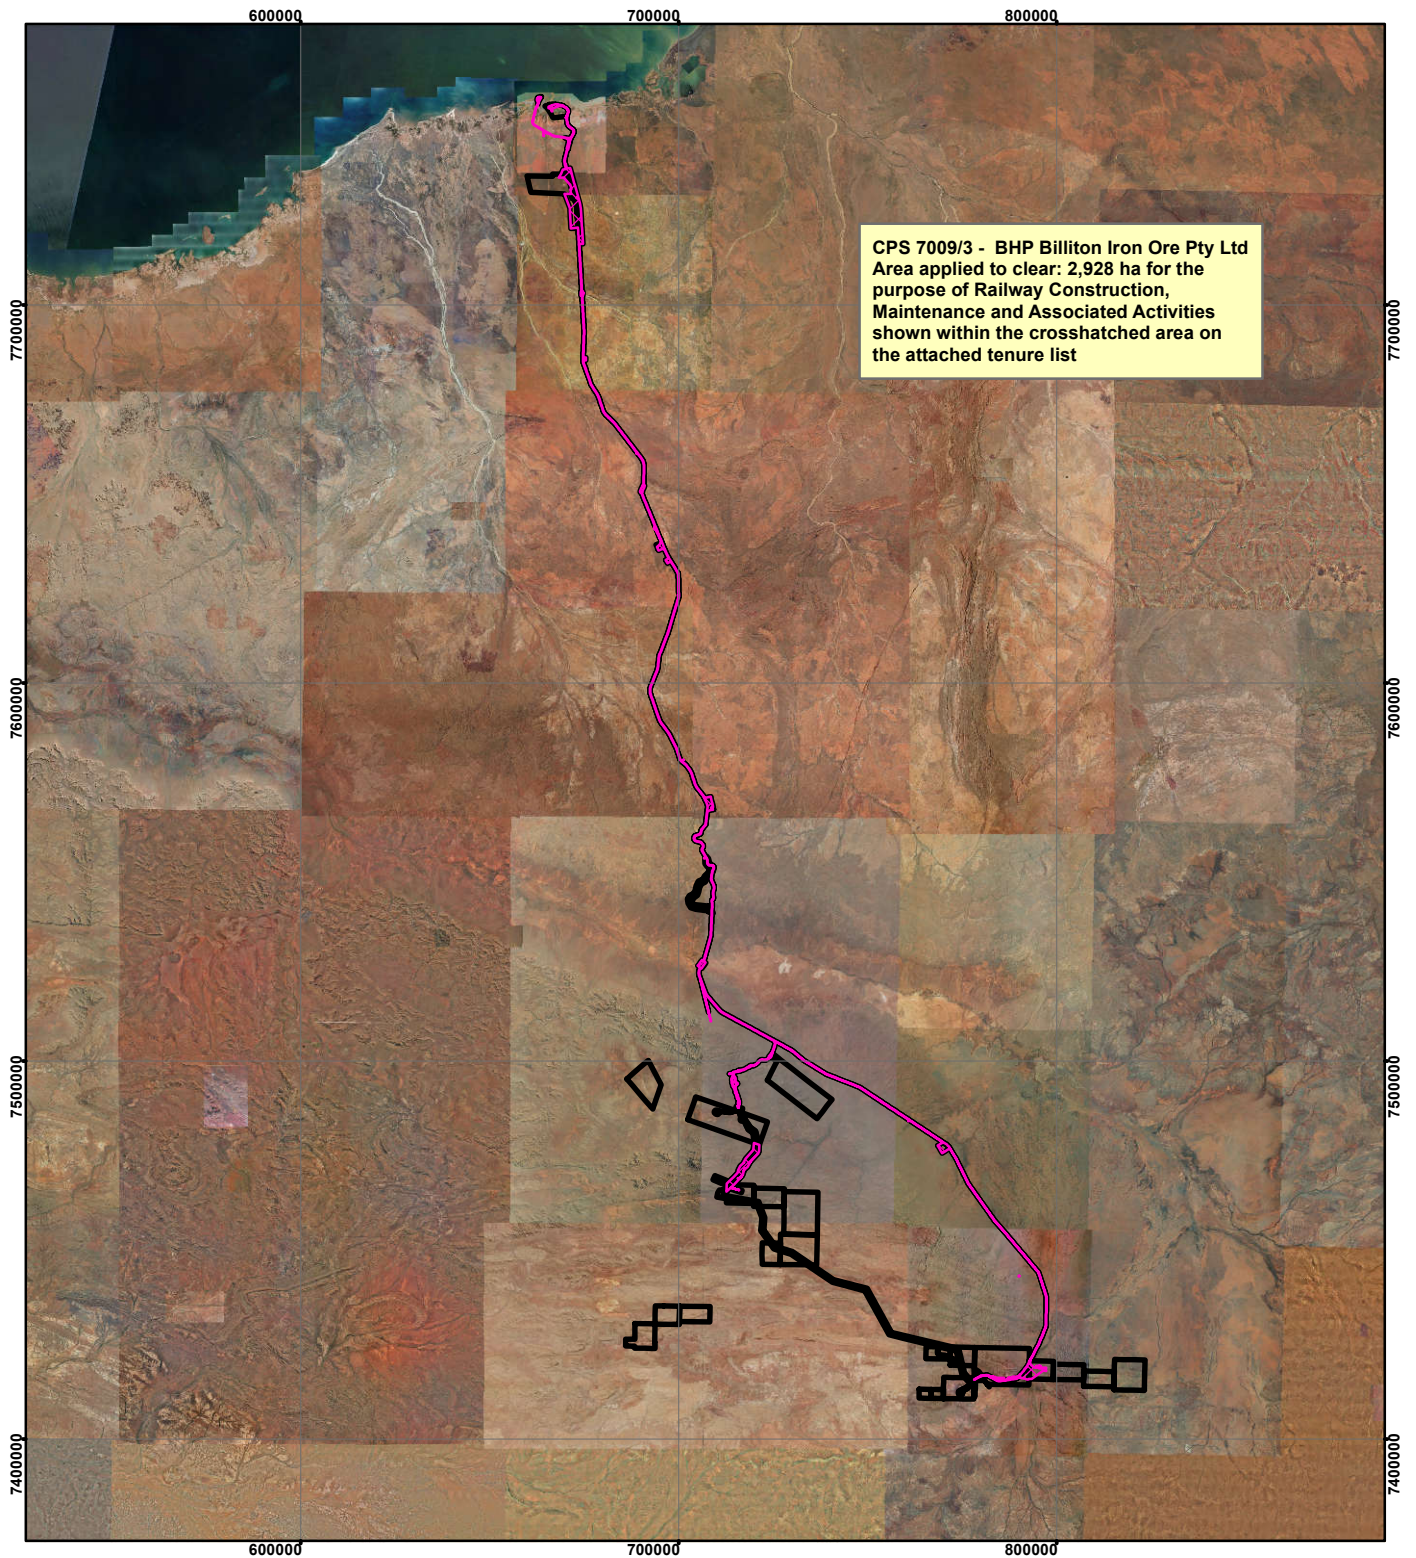

# CPS 7009/3 - BHP Billiton Iron Ore Pty Ltd

## Legend

-  Clearing Instruments
-  Mining Tenements

Geocentric Datum Australia 1994

*Note: the data in this map have not been projected. This may result in geometric distortion or measurement inaccuracies.*

..... Date .....

Officer with delegated authority under Section 20 of the Environmental Protection Act 1986

Information derived from this map should be confirmed with the data custodian acknowledged by the agency acronym in the legend.