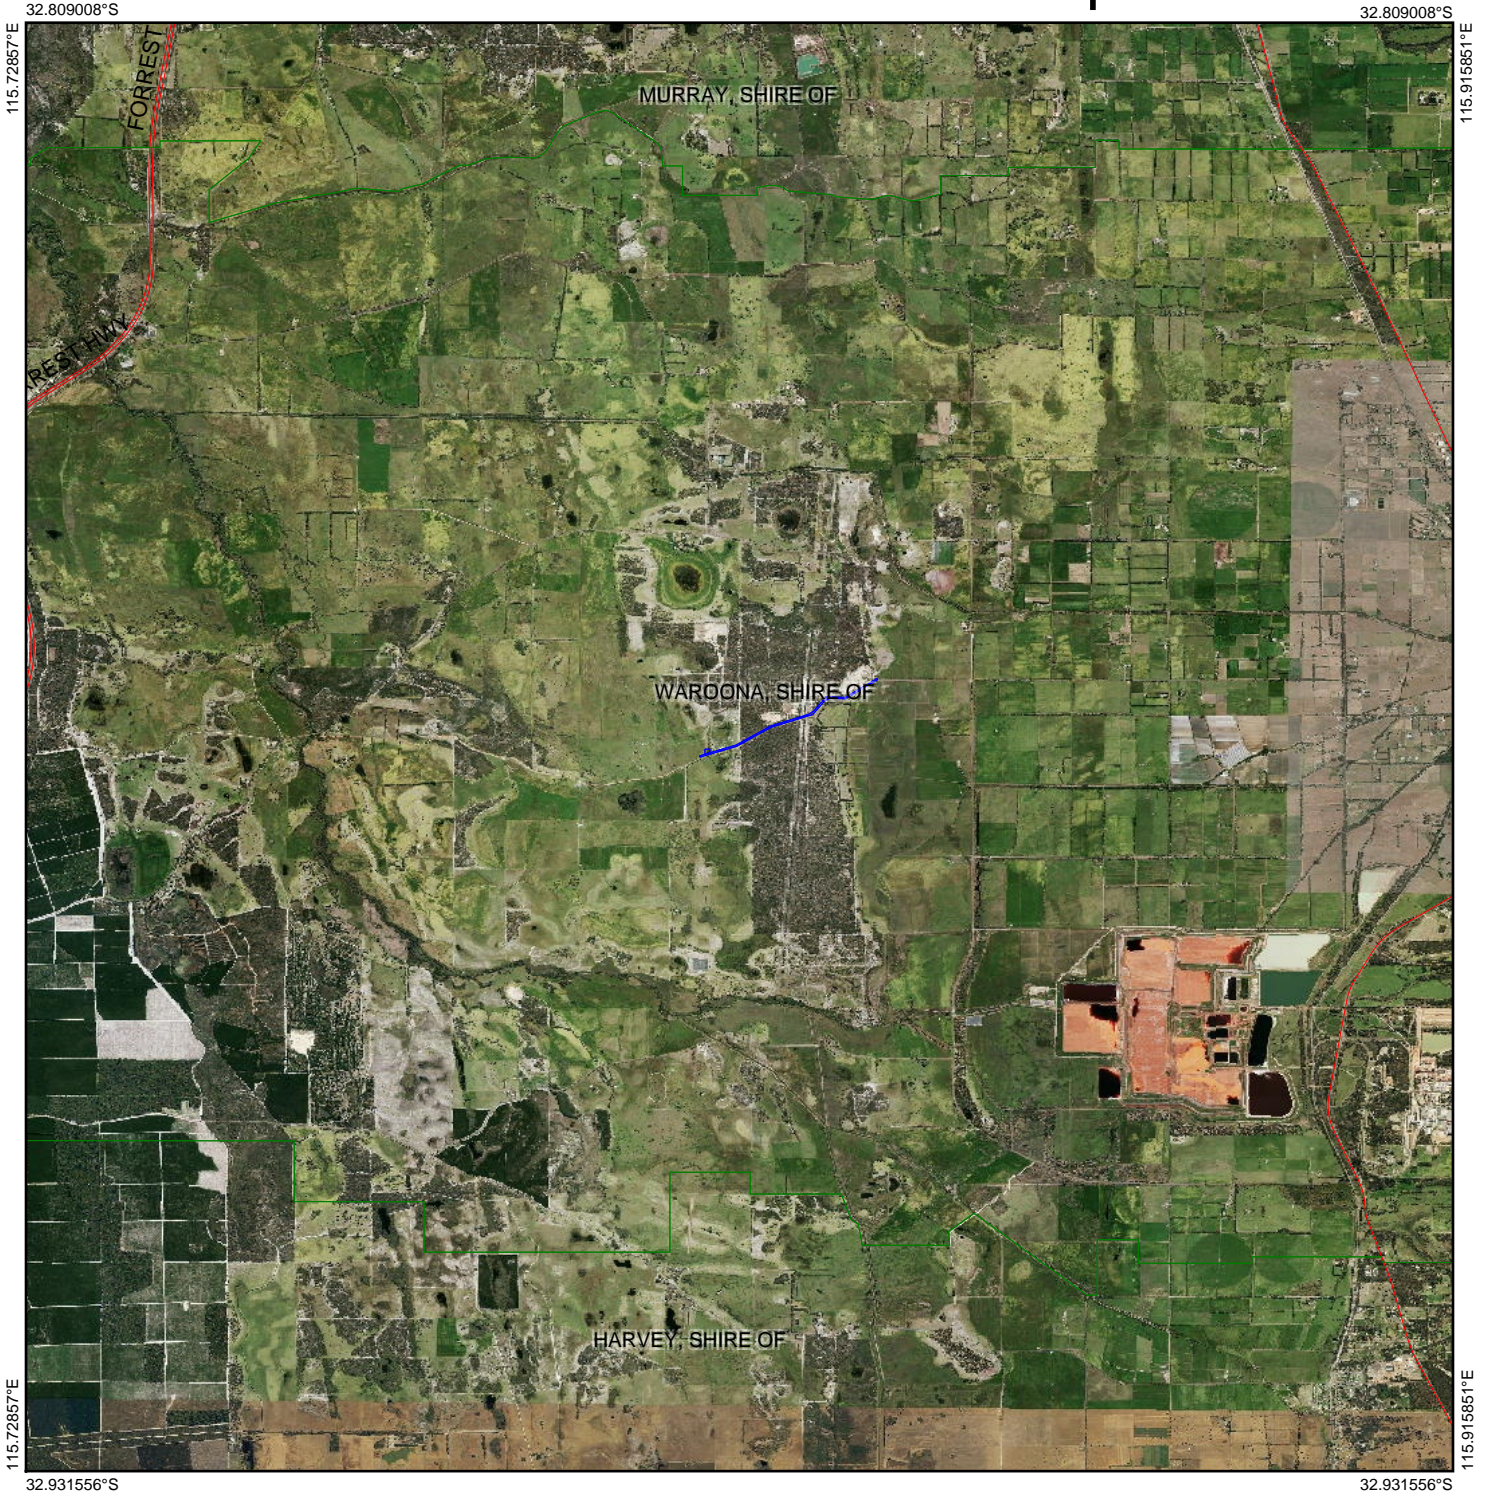

CPS 7010/1 - Context Map

Legend

-  Clearing Instruments Proposals
-  Imagery
-  Local Government Authority

(Approximate when reproduced at A4)

GDA 94 (Lat/Long)

Geocentric Datum of Australia 1994

..... Date

GOVERNMENT OF
WESTERN AUSTRALIA
WA Crown Copyright 2016