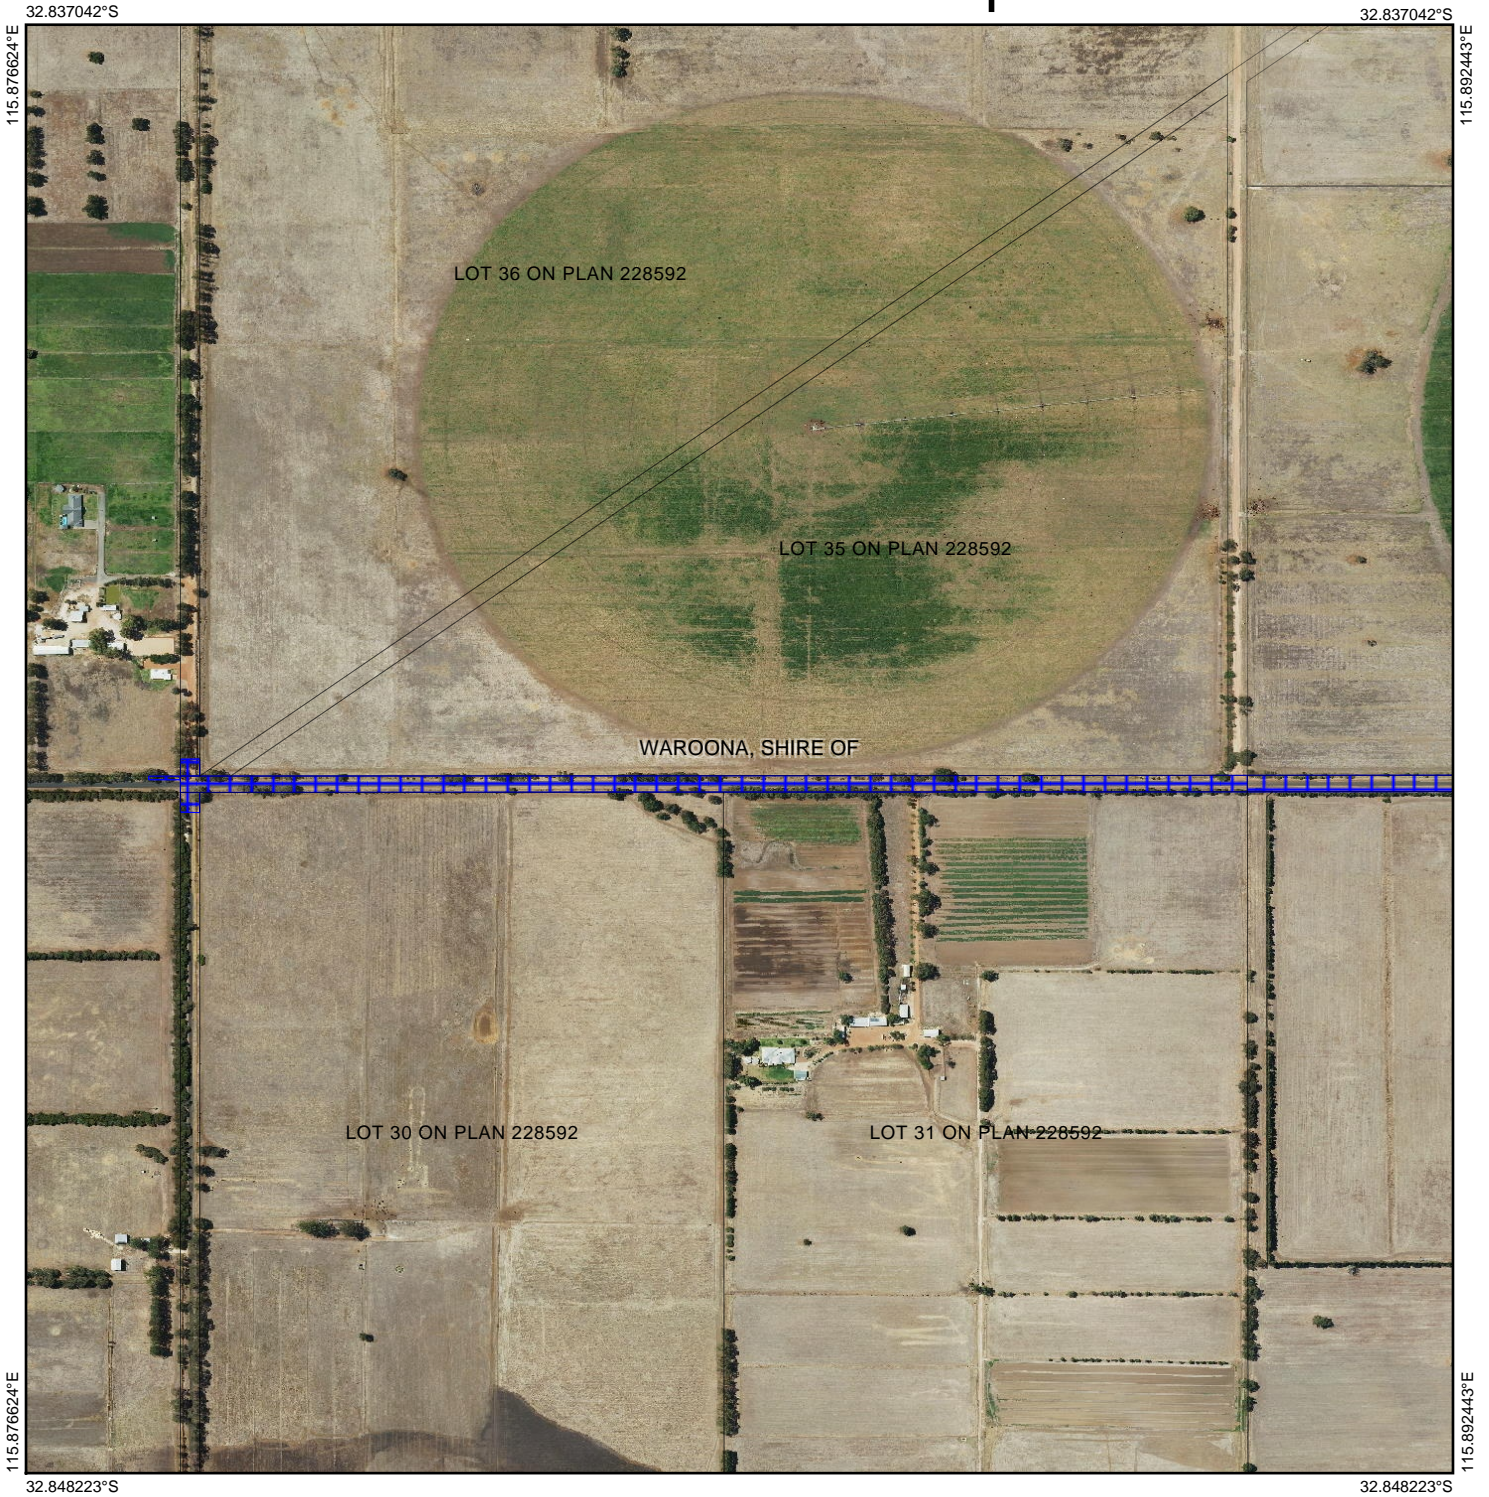

CPS 7011/1a - Map

Legend

-  Roads
-  Clearing Instruments Proposals
-  Imagery
-  Local Government Authority

(Approximate when reproduced at A4)

GDA 94 (Lat/Long)

Geocentric Datum of Australia 1994

..... Date