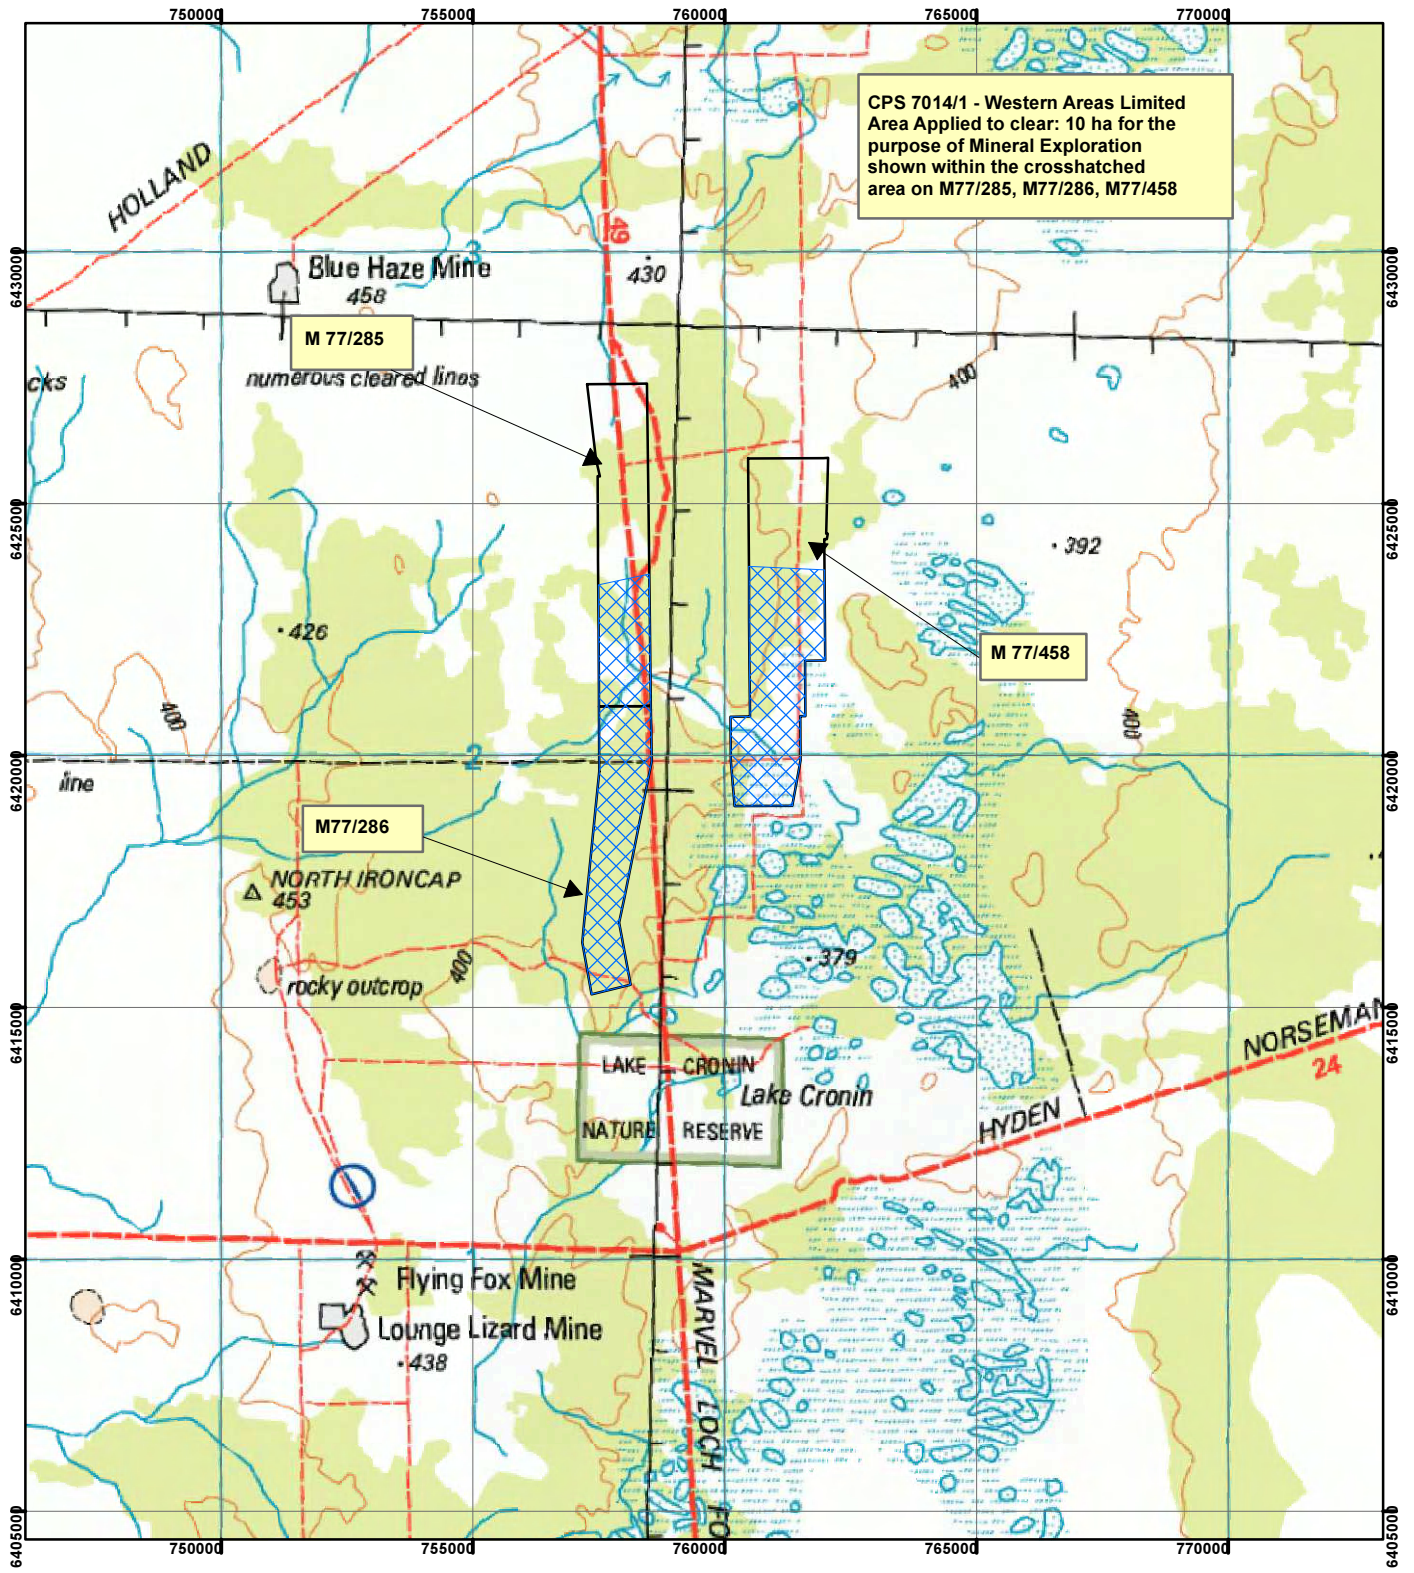

CPS 7014/1 - Western Areas Limited

Legend

 Clearing Instruments

Mining Tenements

FMT_TENID

-  M 77/285
-  M 77/286
-  M 77/458

Geocentric Datum Australia 1994

Note: the data in this map have not been projected. This may result in geometric distortion or measurement inaccuracies.

Date

Officer with delegated authority under Section 20 of the Environmental Protection Act 1986

Information derived from this map should be confirmed with the data custodian acknowledged by the agency acronym in the legend.