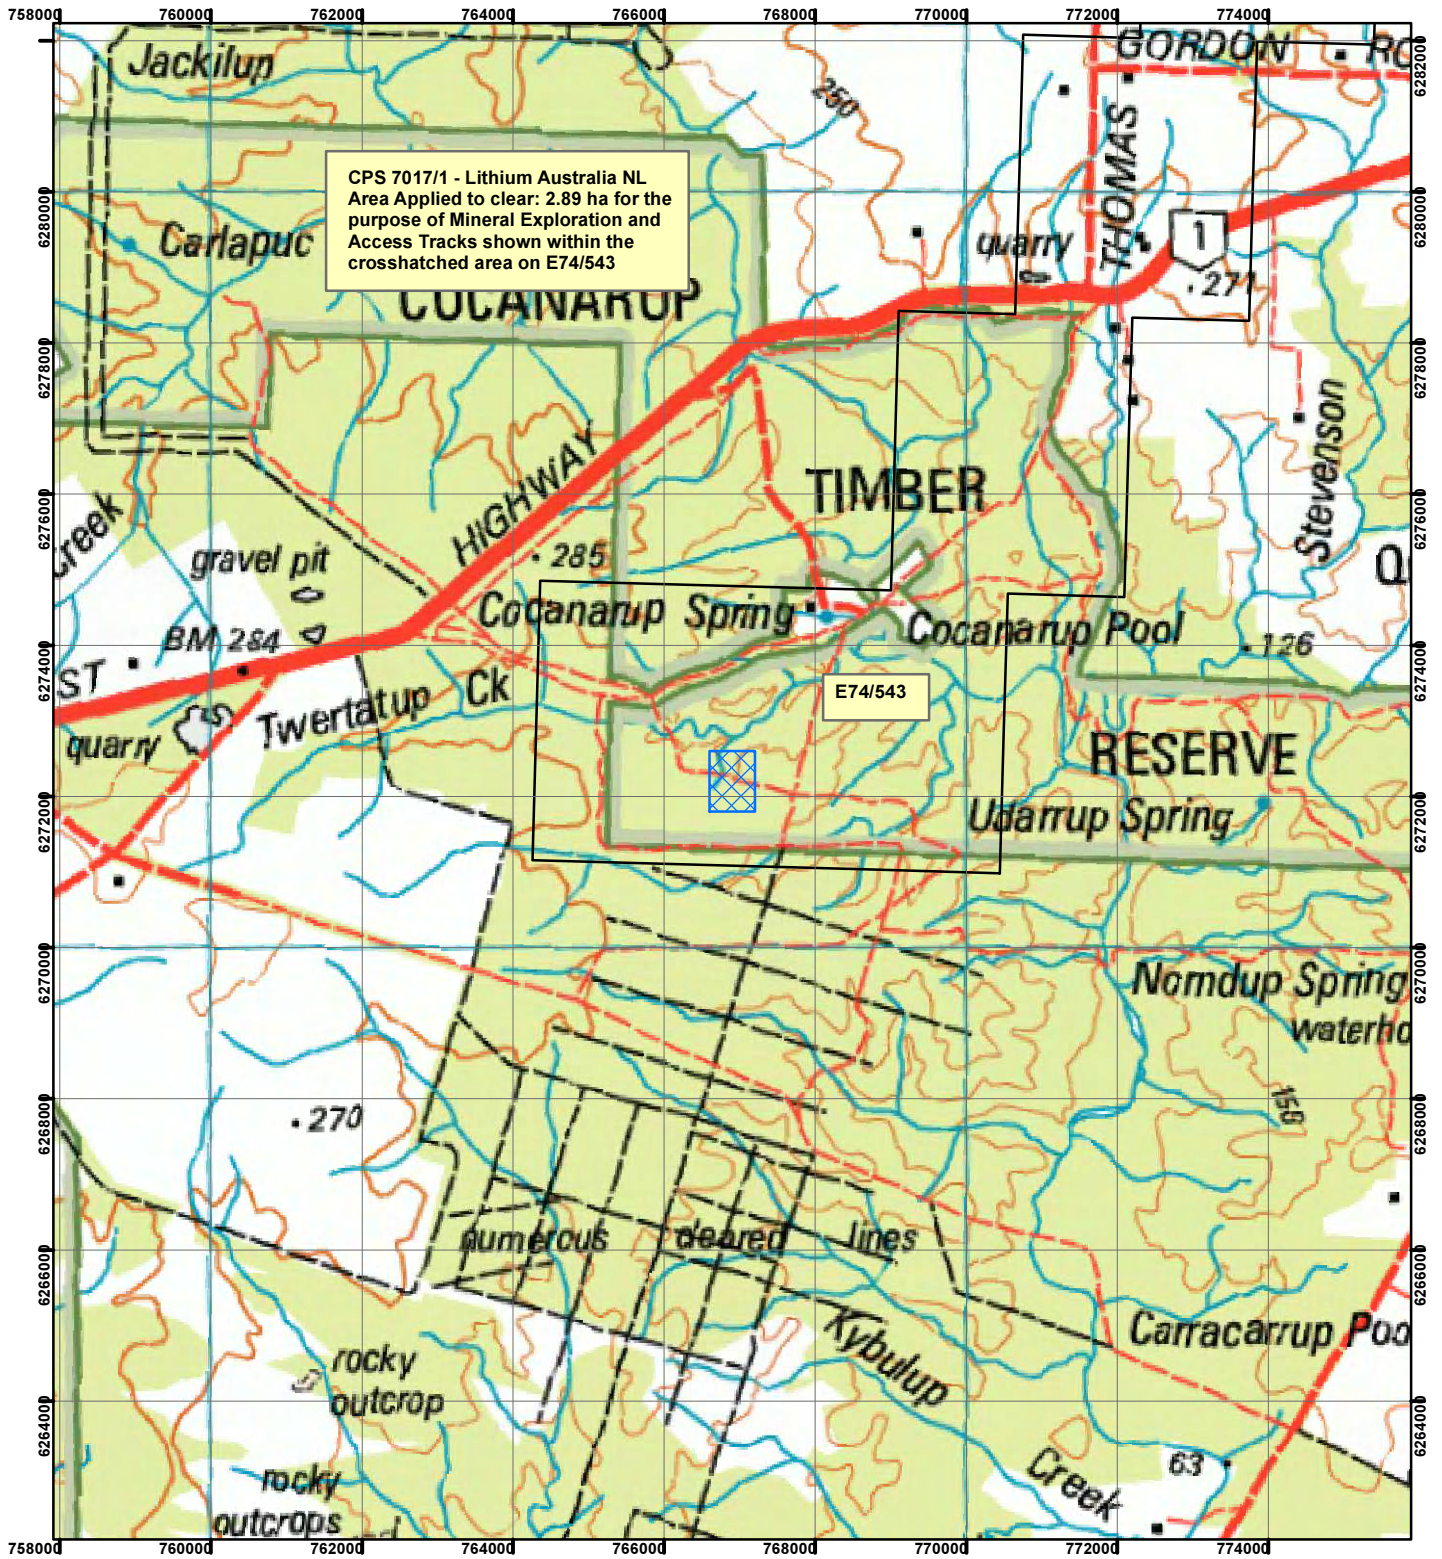

CPS 7017/1 - Lithium Australia NL

Legend

 Clearing Instruments

Mining Tenements

FMT_TENID

 E 74/543

Geocentric Datum Australia 1994

Note: the data in this map have not been projected. This may result in geometric distortion or measurement inaccuracies.

..... Date

Officer with delegated authority under Section 20 of the Environmental Protection Act 1986

Information derived from this map should be confirmed with the data custodian acknowledged by the agency acronym in the legend.