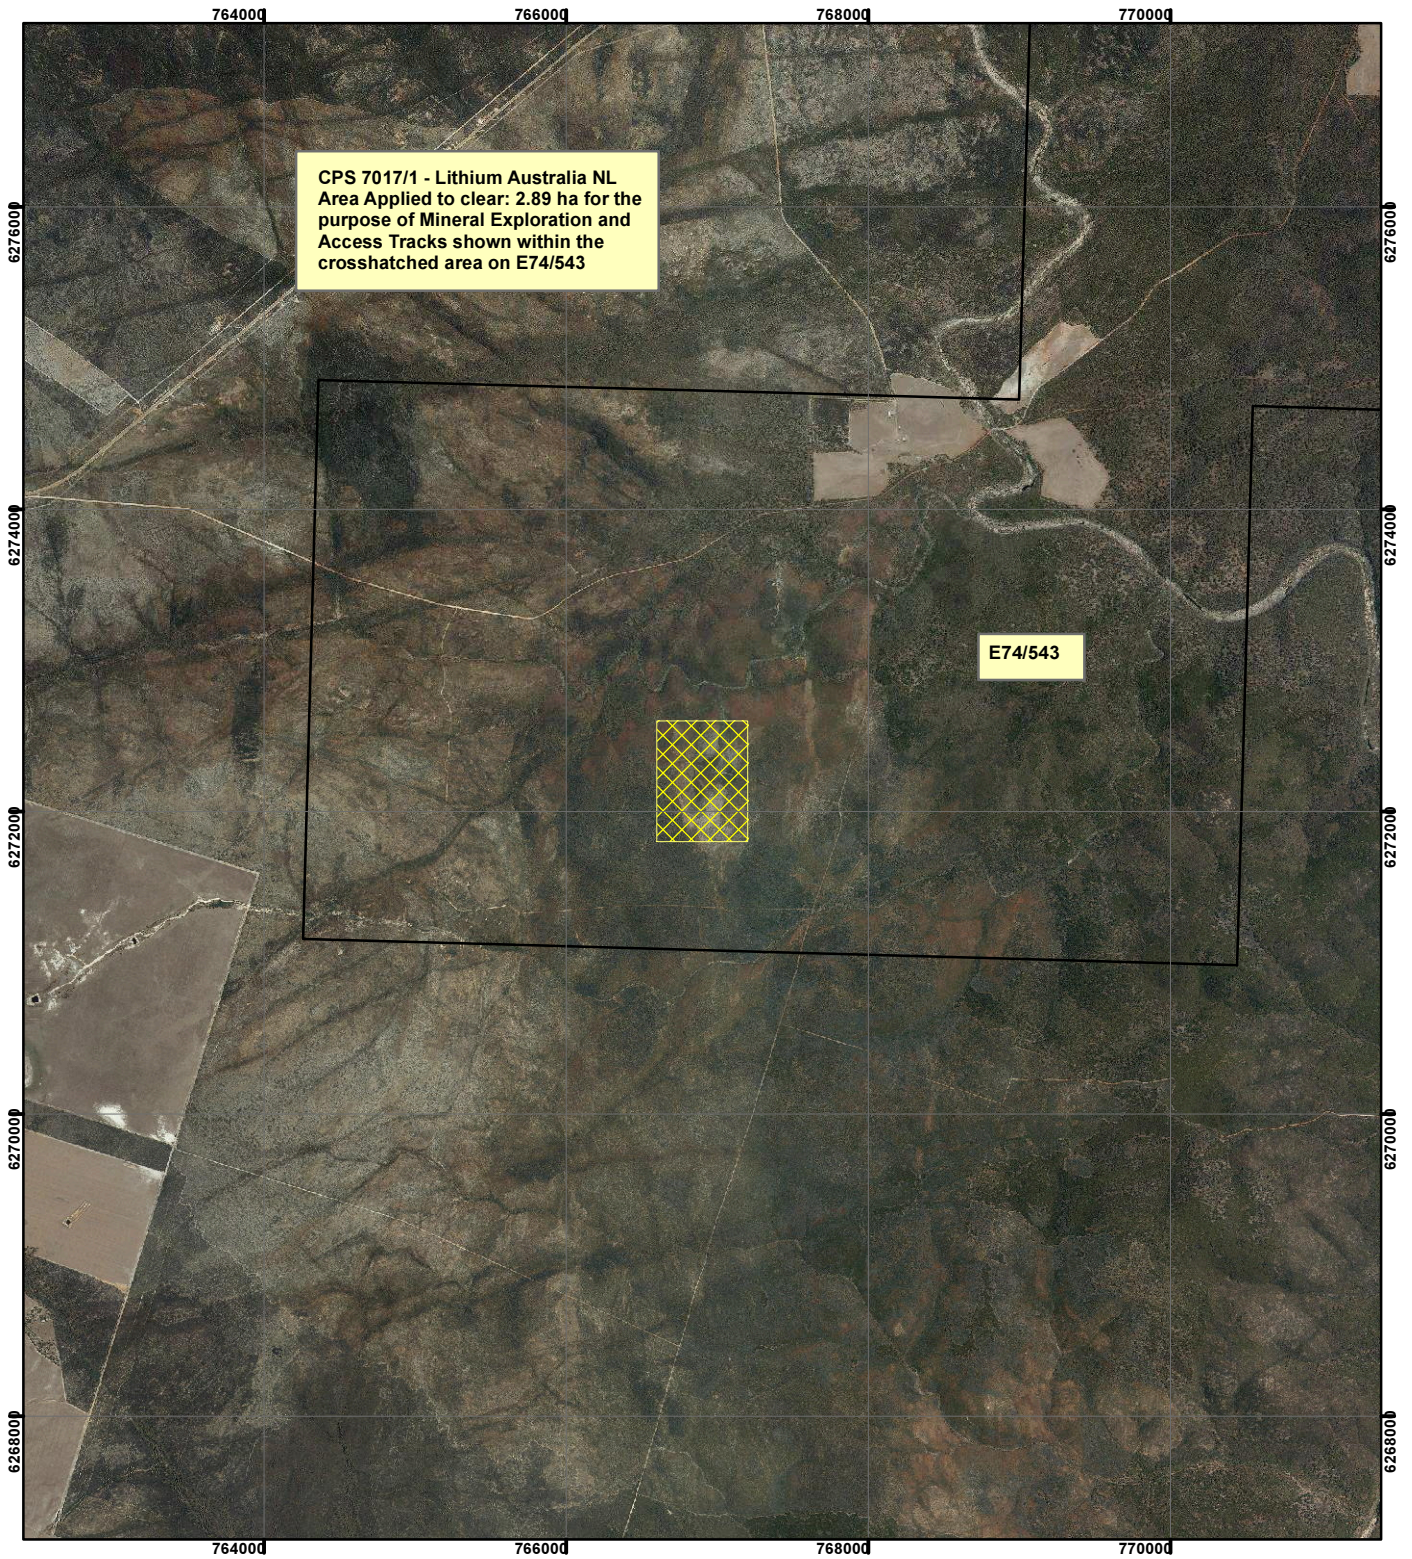

CPS 7017/1 - Lithium Australia NL

Legend

 Clearing Instruments

Mining Tenements

FMT_TENID

 E 74/543

Geocentric Datum Australia 1994

Note: the data in this map have not been projected. This may result in geometric distortion or measurement inaccuracies.

..... Date

Officer with delegated authority under Section 20 of the Environmental Protection Act 1986

Information derived from this map should be confirmed with the data custodian acknowledged by the agency acronym in the legend.