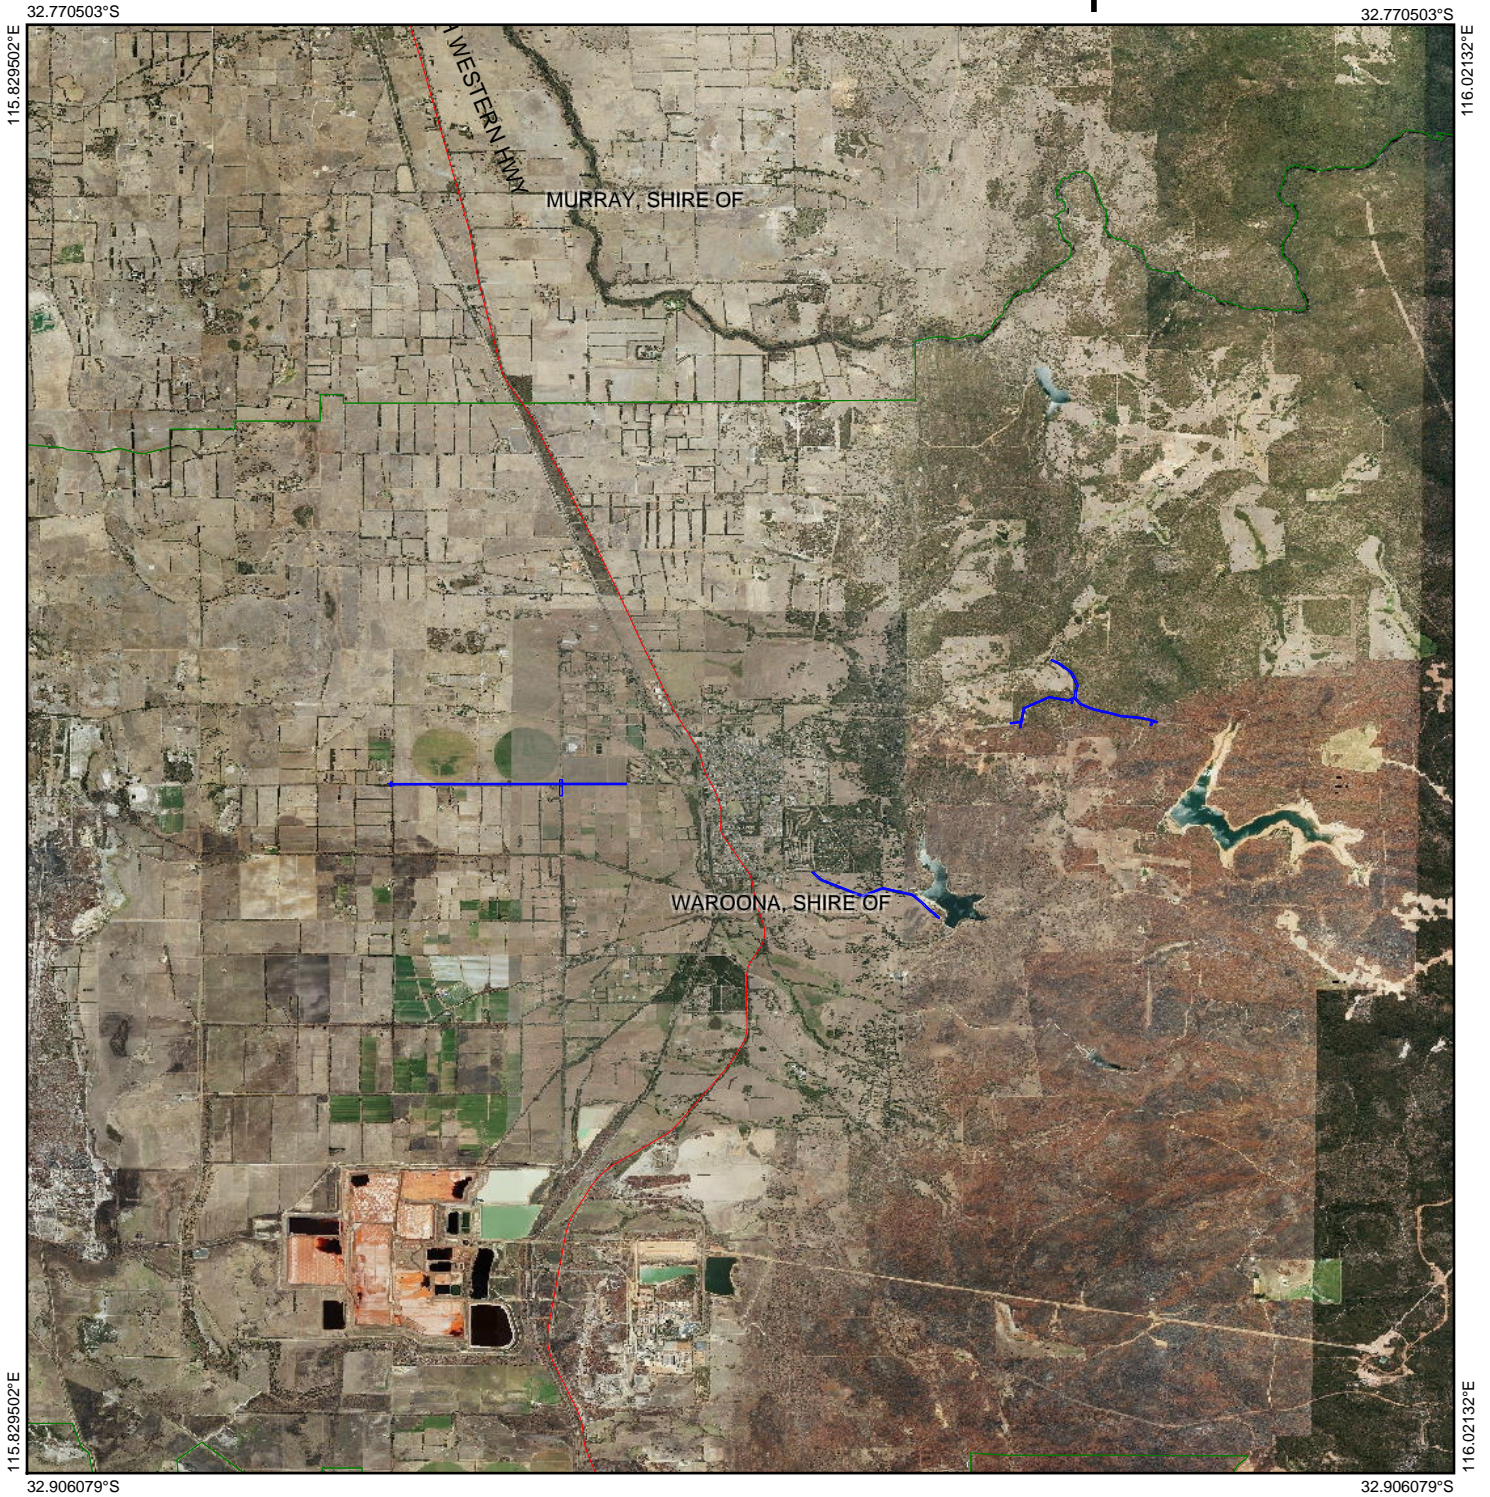

CPS 7011/1 - Context Map

Legend

-  Clearing Instruments Proposals
-  Imagery
-  Local Government Authority

(Approximate when reproduced at A4)

GDA 94 (Lat/Long)

Geocentric Datum of Australia 1994

..... Date

GOVERNMENT OF
WESTERN AUSTRALIA
WA Crown Copyright 2016