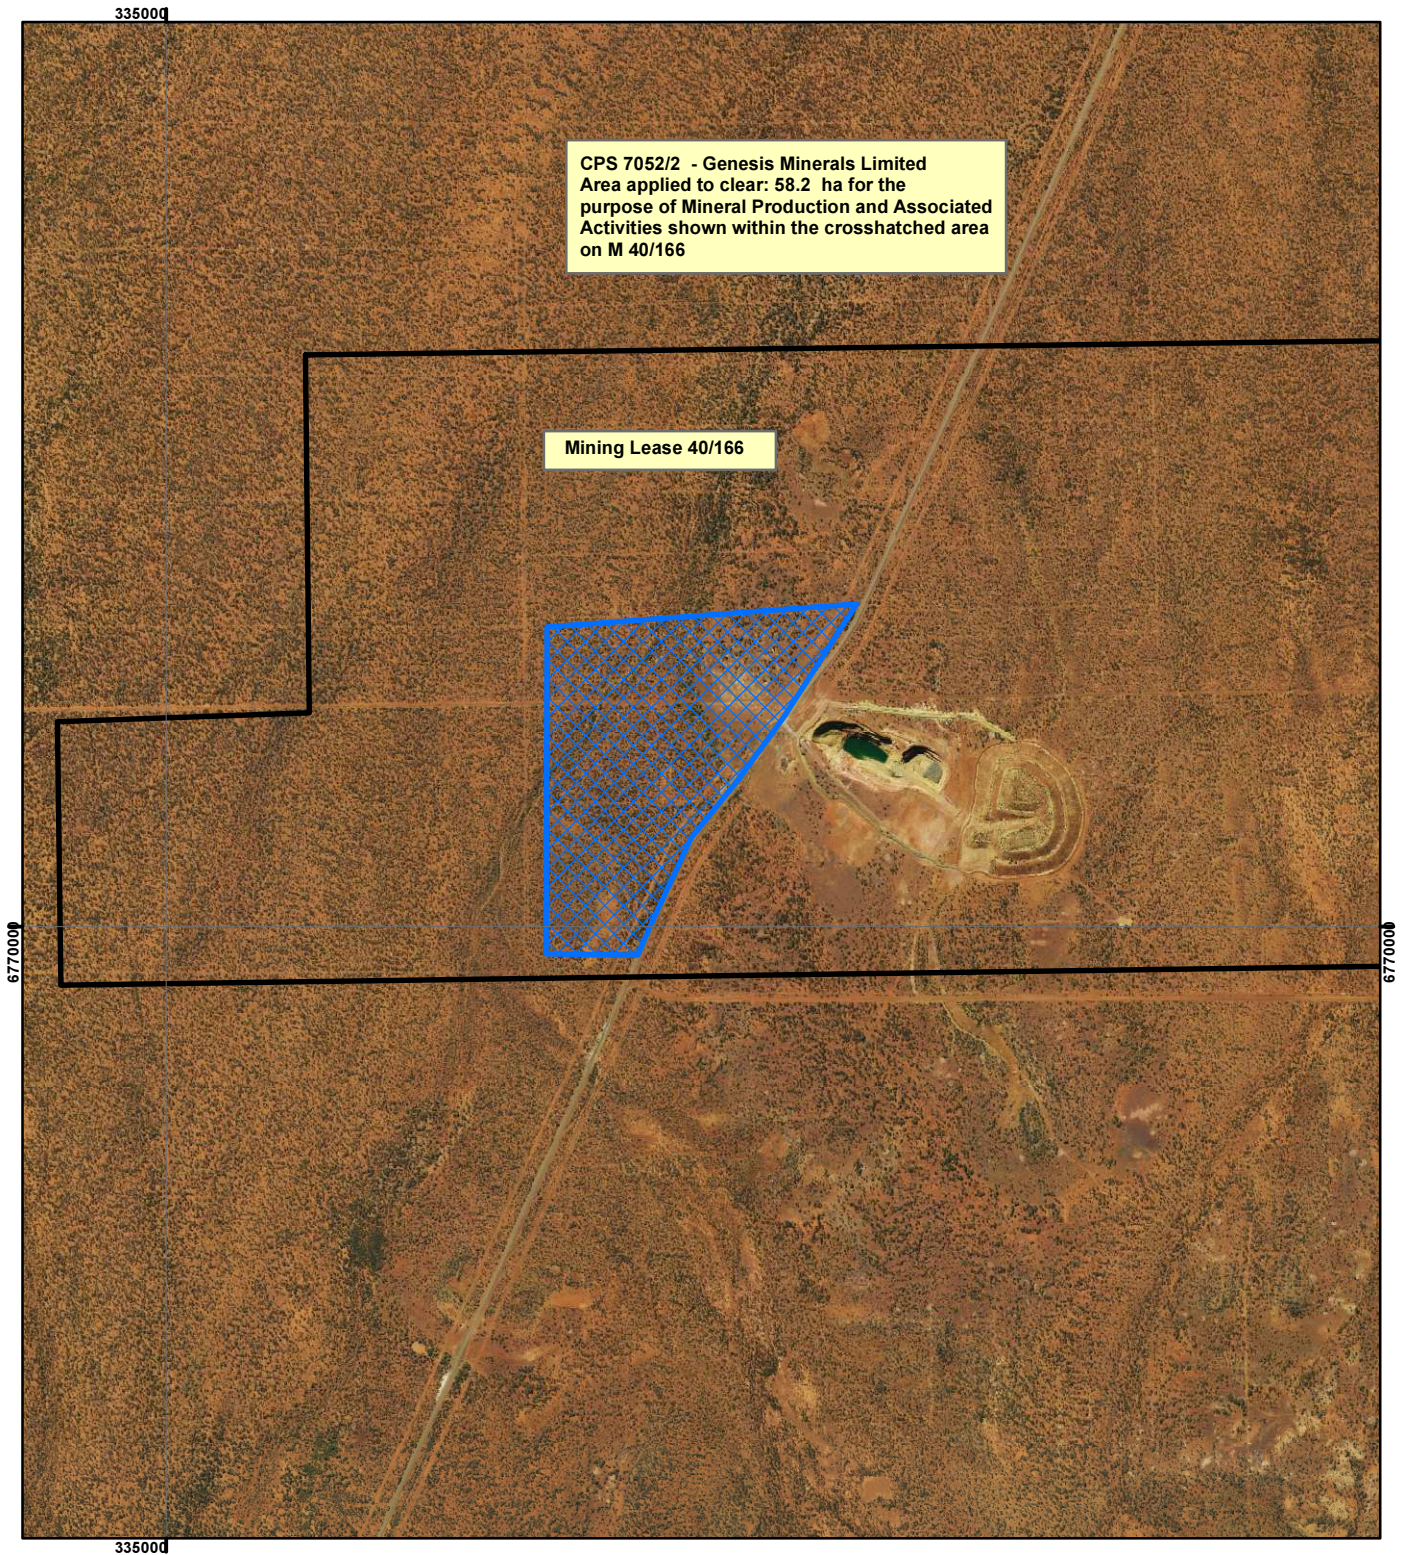

CPS 7052/2 - Genesis Minerals Limited

Legend

 Clearing Instruments

TENID

 M 4000166

Aerial - Melita 2010

Geocentric Datum Australia 1994

Note: the data in this map have not been projected. This may result in geometric distortion or measurement inaccuracies.

..... Date

Officer with delegated authority under Section 20 of the Environmental Protection Act 1986

Information derived from this map should be confirmed with the data custodian acknowledged by the agency acronym in the legend.