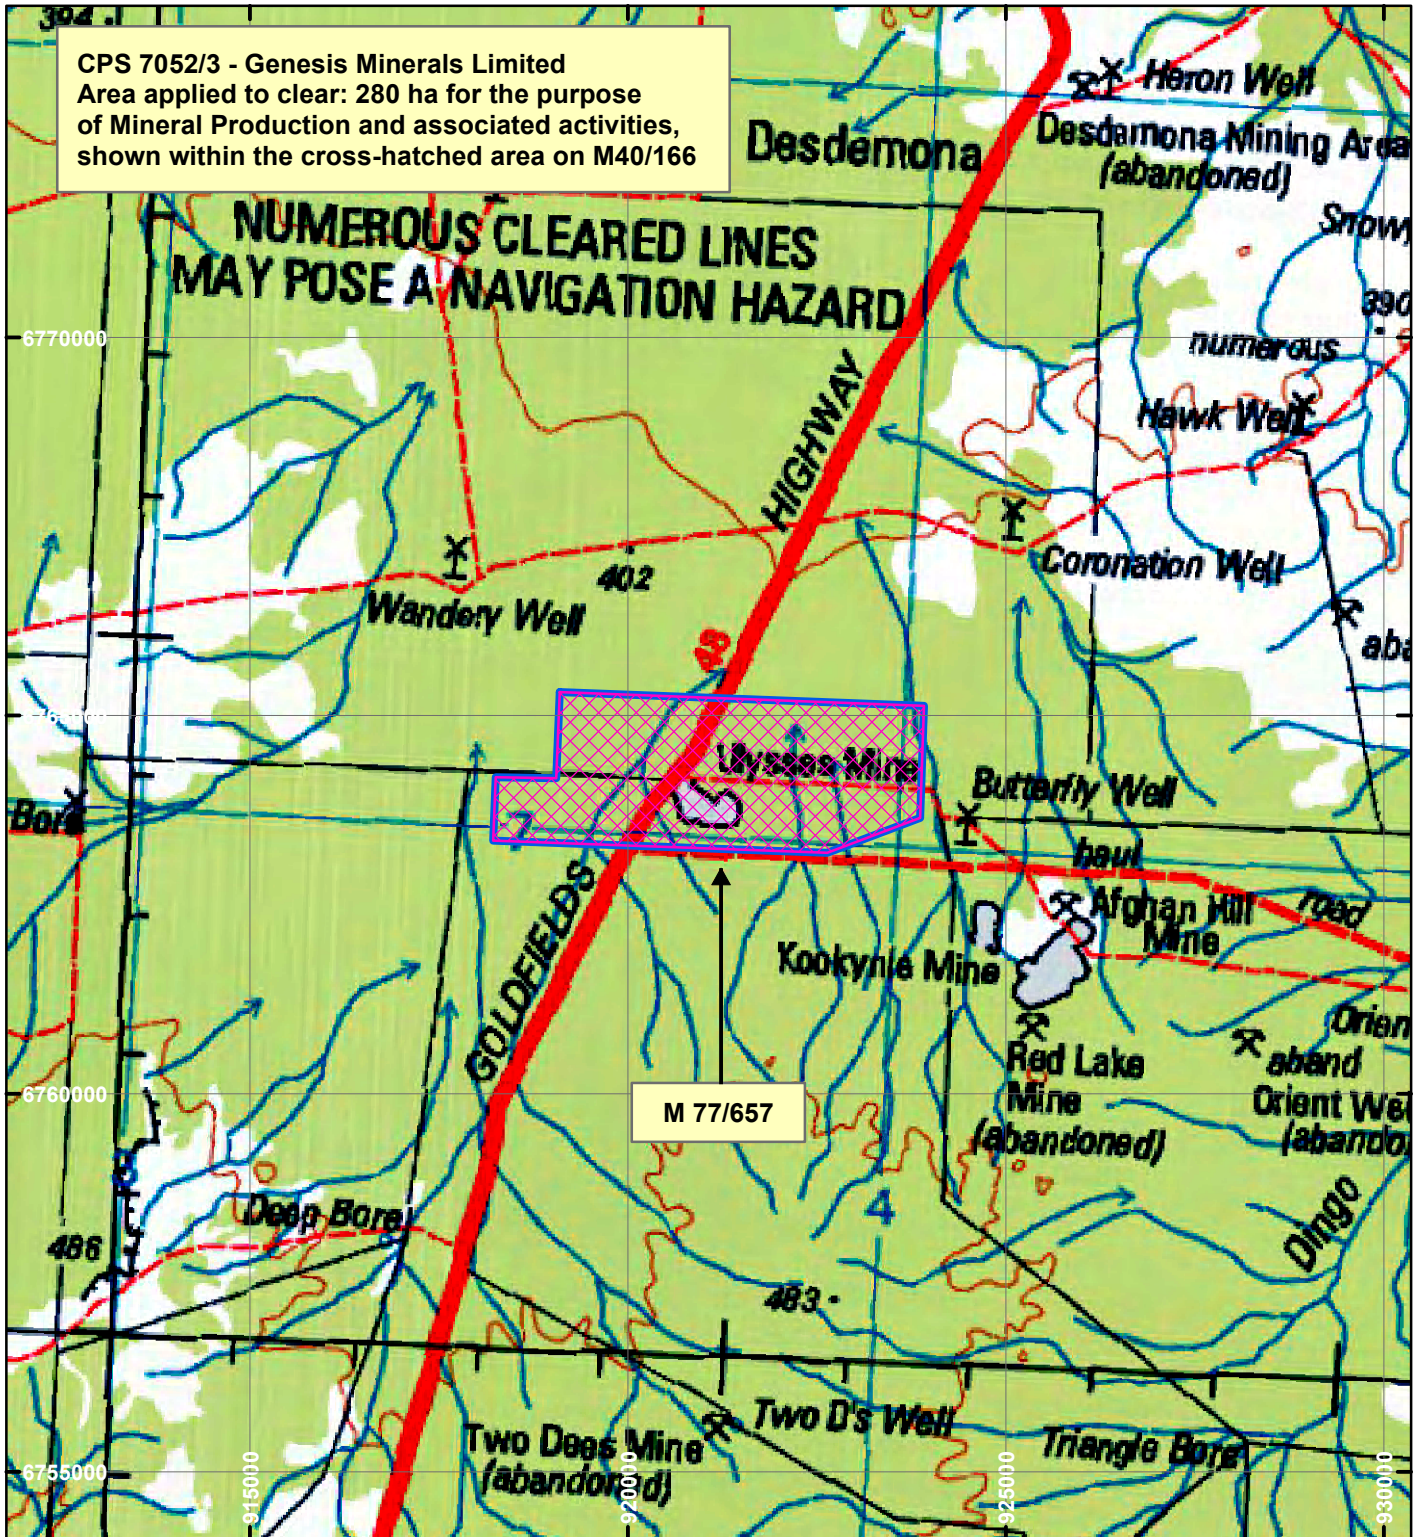

CPS 7052/3 - Genesis Minerals Limited

CPS 7052/3 - Genesis Minerals Limited
 Area applied to clear: 280 ha for the purpose
 of Mineral Production and associated activities,
 shown within the cross-hatched area on M40/166

LEGEND

Clearing Instruments

Mining Tenements

Scale 1:100,000
 (Approximate when reproduced at A4)

Geocentric Datum Australia 1994

Note: the data in this map have not been projected. This may result in geometric distortion or measurement inaccuracies.

..... Date

Officer with delegated authority under Section 20 of
 the Environmental Protection Act 1986

Information derived from this map should be
 confirmed with the data custodian acknowledged
 by the agency acronym in the legend.