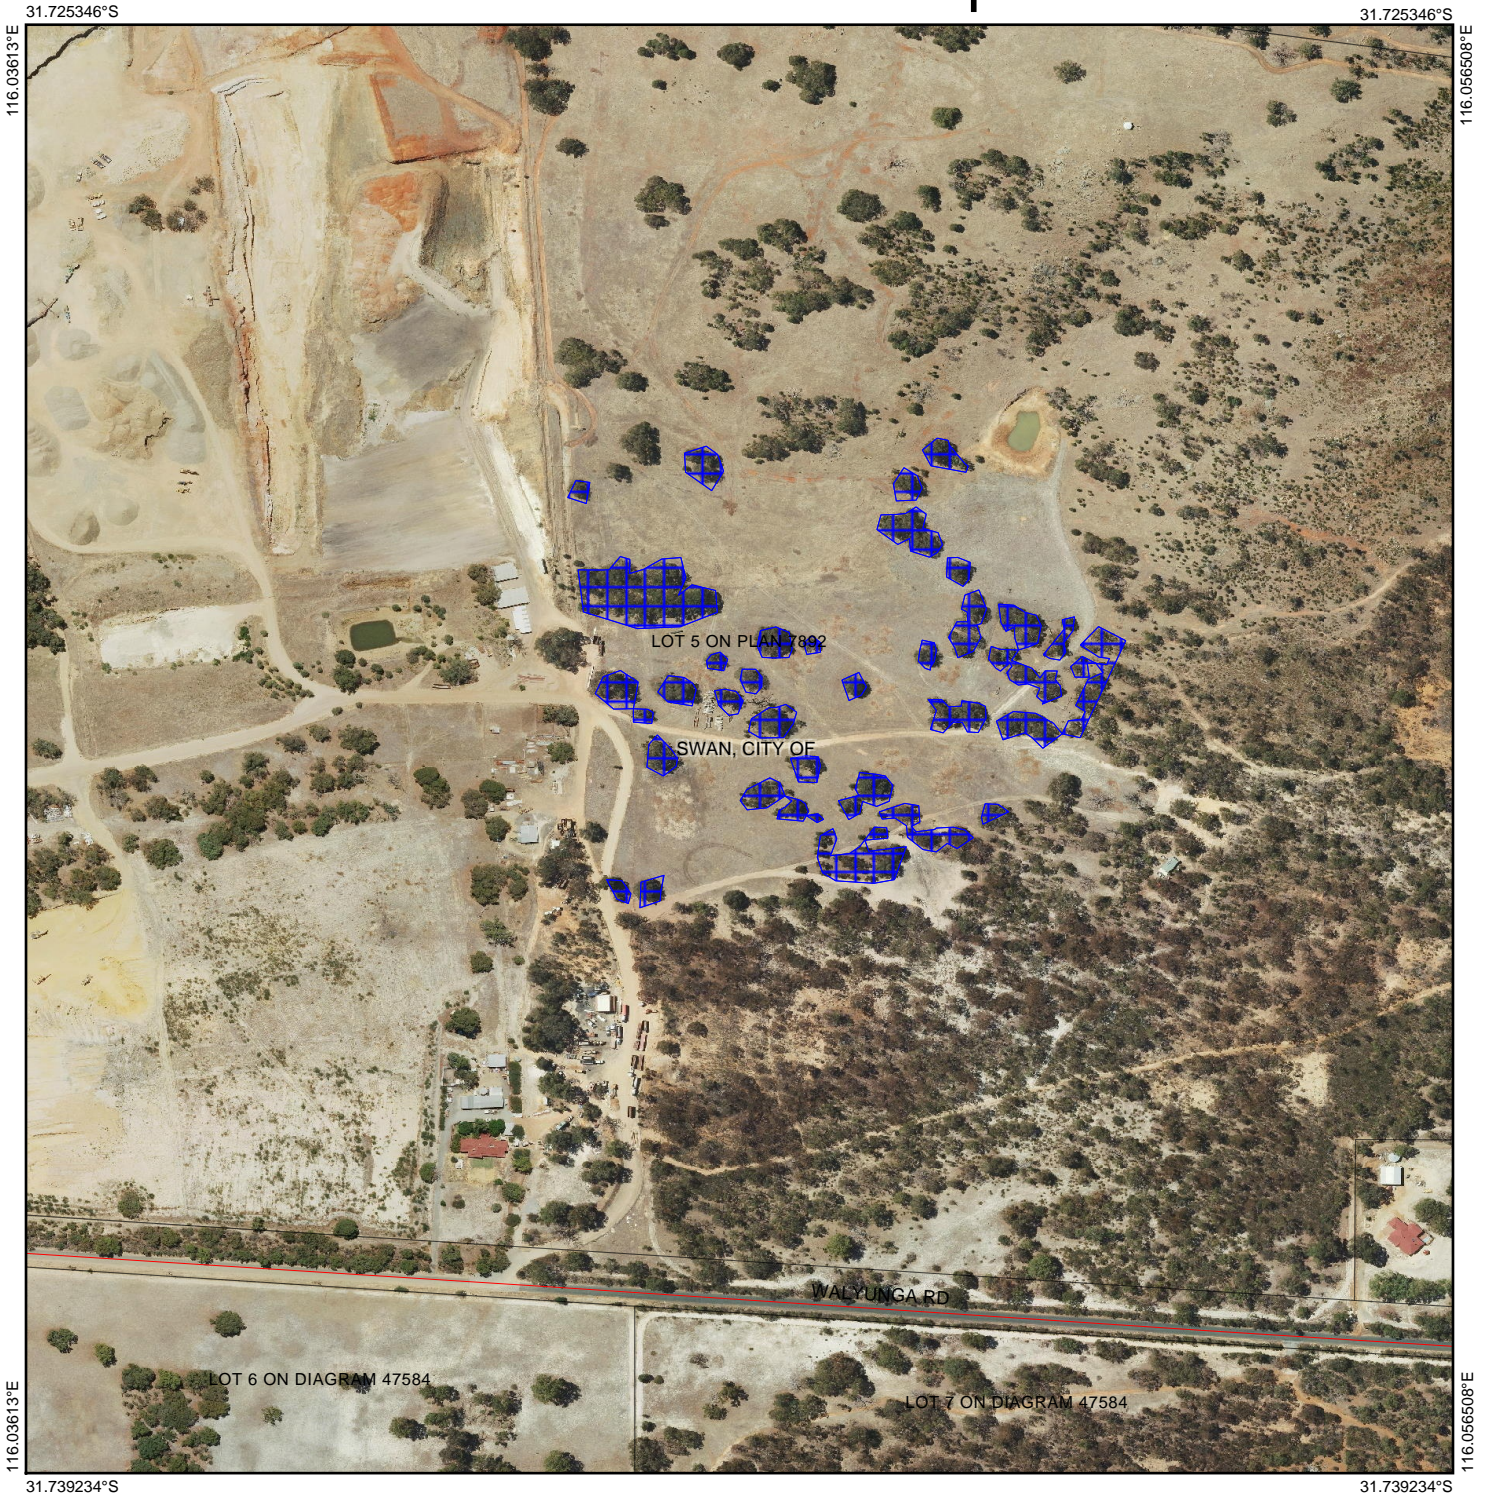

CPS 7054/1 - Map

Legend

-  Clearing Instruments Proposals
-  Roads
-  Imagery
-  Local Government Authority

(Approximate when reproduced at A4)

GDA 94 (Lat/Long)

Geocentric Datum of Australia 1994

..... Date

GOVERNMENT OF
WESTERN AUSTRALIA
WA Crown Copyright 2016