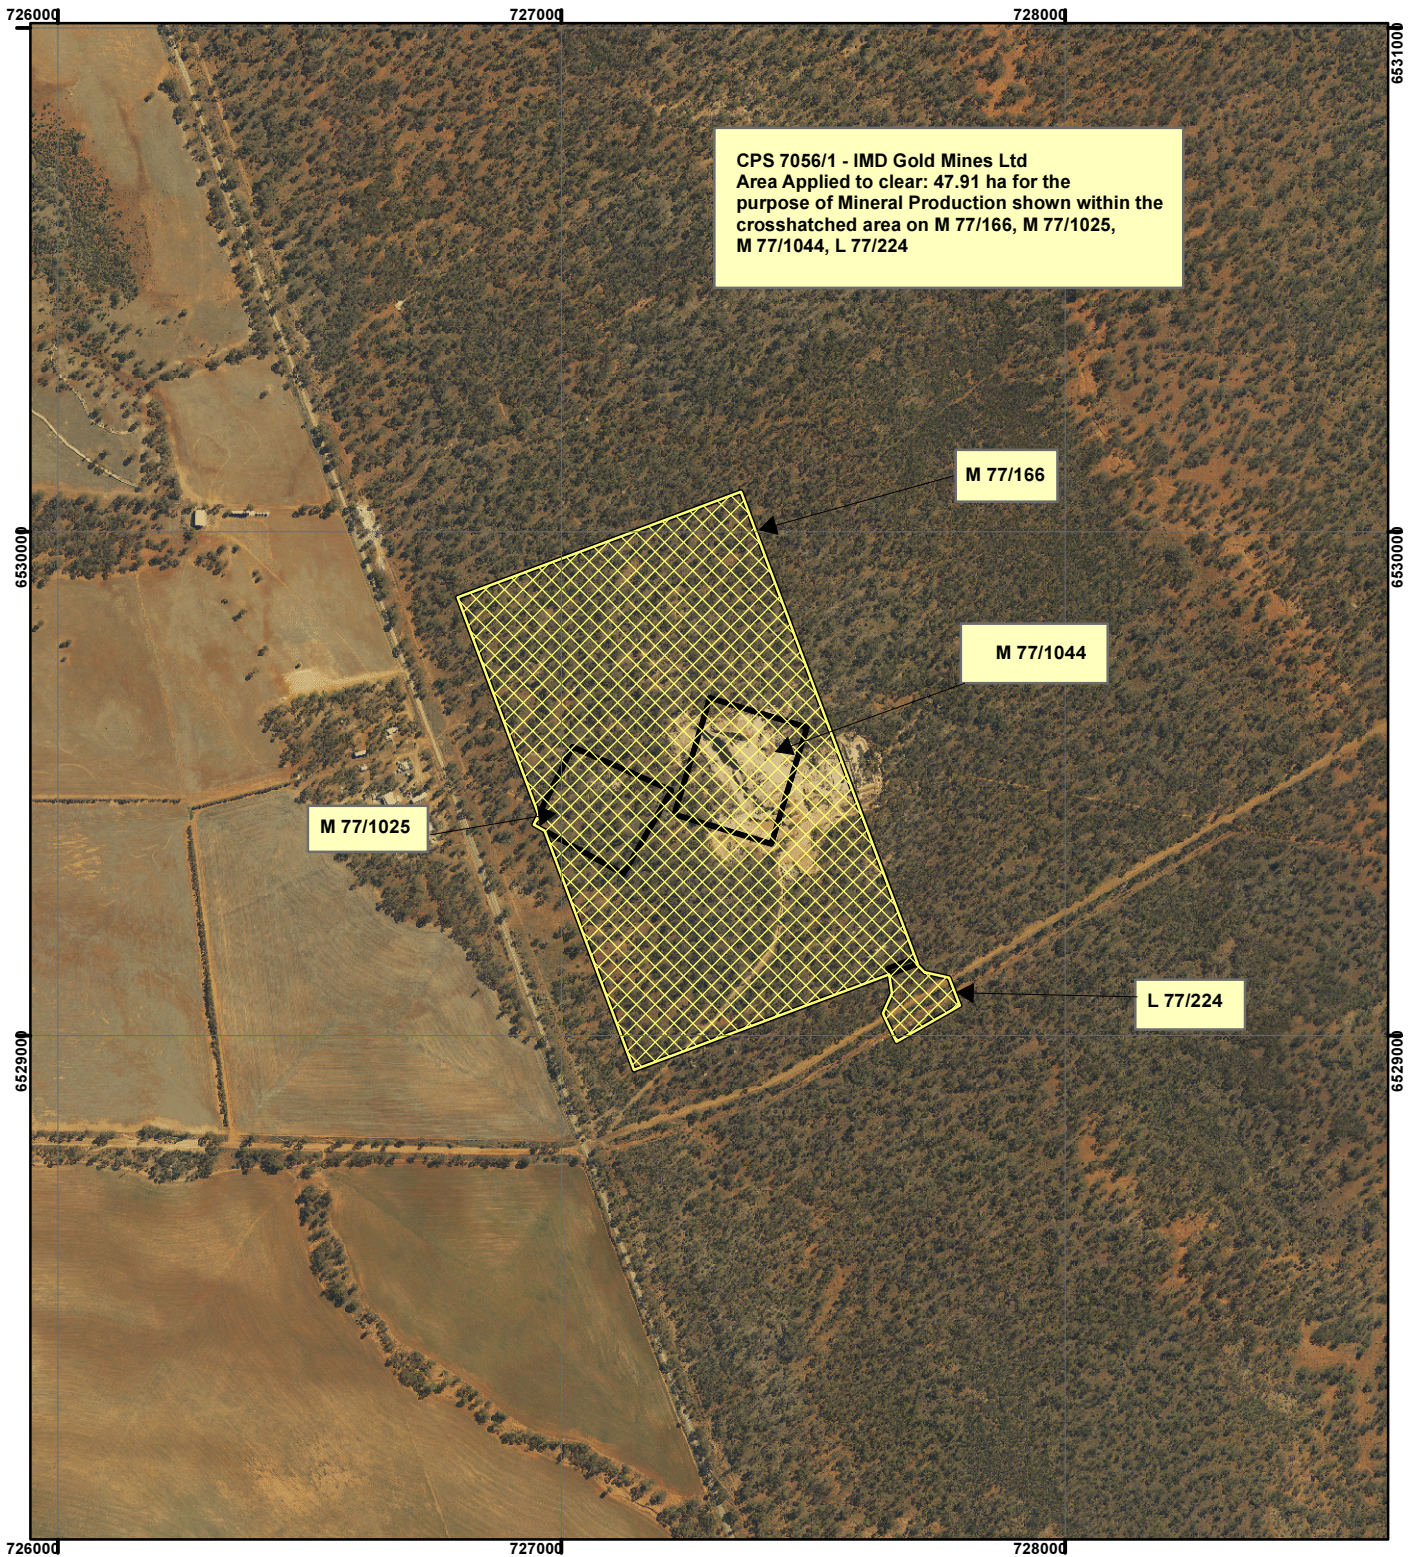

CPS 7056/1 - IMD Gold Mines Ltd

Legend

 Clearing Instruments

Mining Tenements

FMT_TENID

 L 77/224

 M 77/1025

 M 77/1044

 M 77/166

Southern Cross Aerial Mosaic August 2010

Geocentric Datum Australia 1994

Note: the data in this map have not been projected. This may result in geometric distortion or measurement inaccuracies.

..... Date

Officer with delegated authority under Section 20 of the Environmental Protection Act 1986

Information derived from this map should be confirmed with the data custodian acknowledged by the agency acronym in the legend.