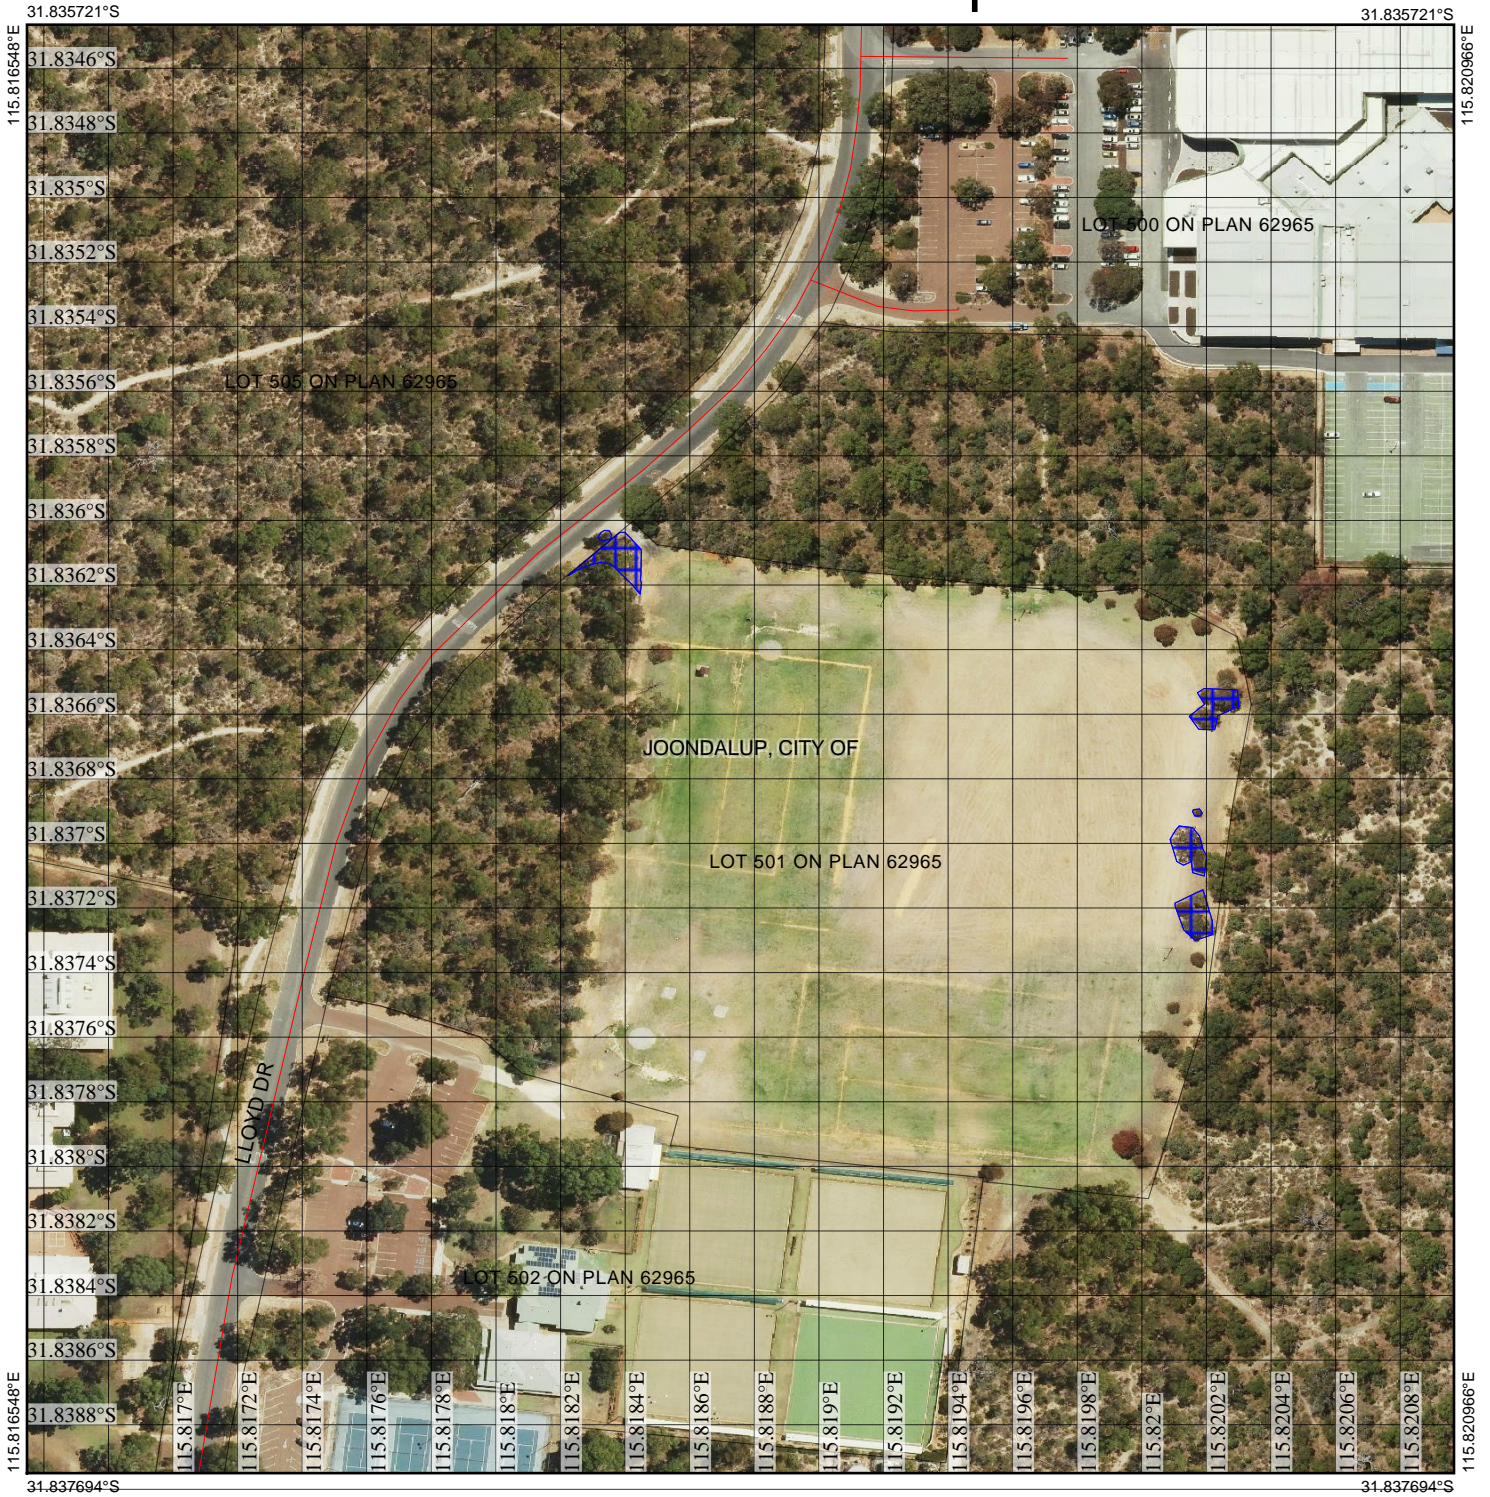

CPS 7058/1 - Map

Legend

-  Cadastre
-  Clearing Instruments Proposals
-  Imagery
-  Roads
-  Local Government Authority

(Approximate when reproduced at A4)

GDA 94 (Lat/Long)

Geocentric Datum of Australia 1994