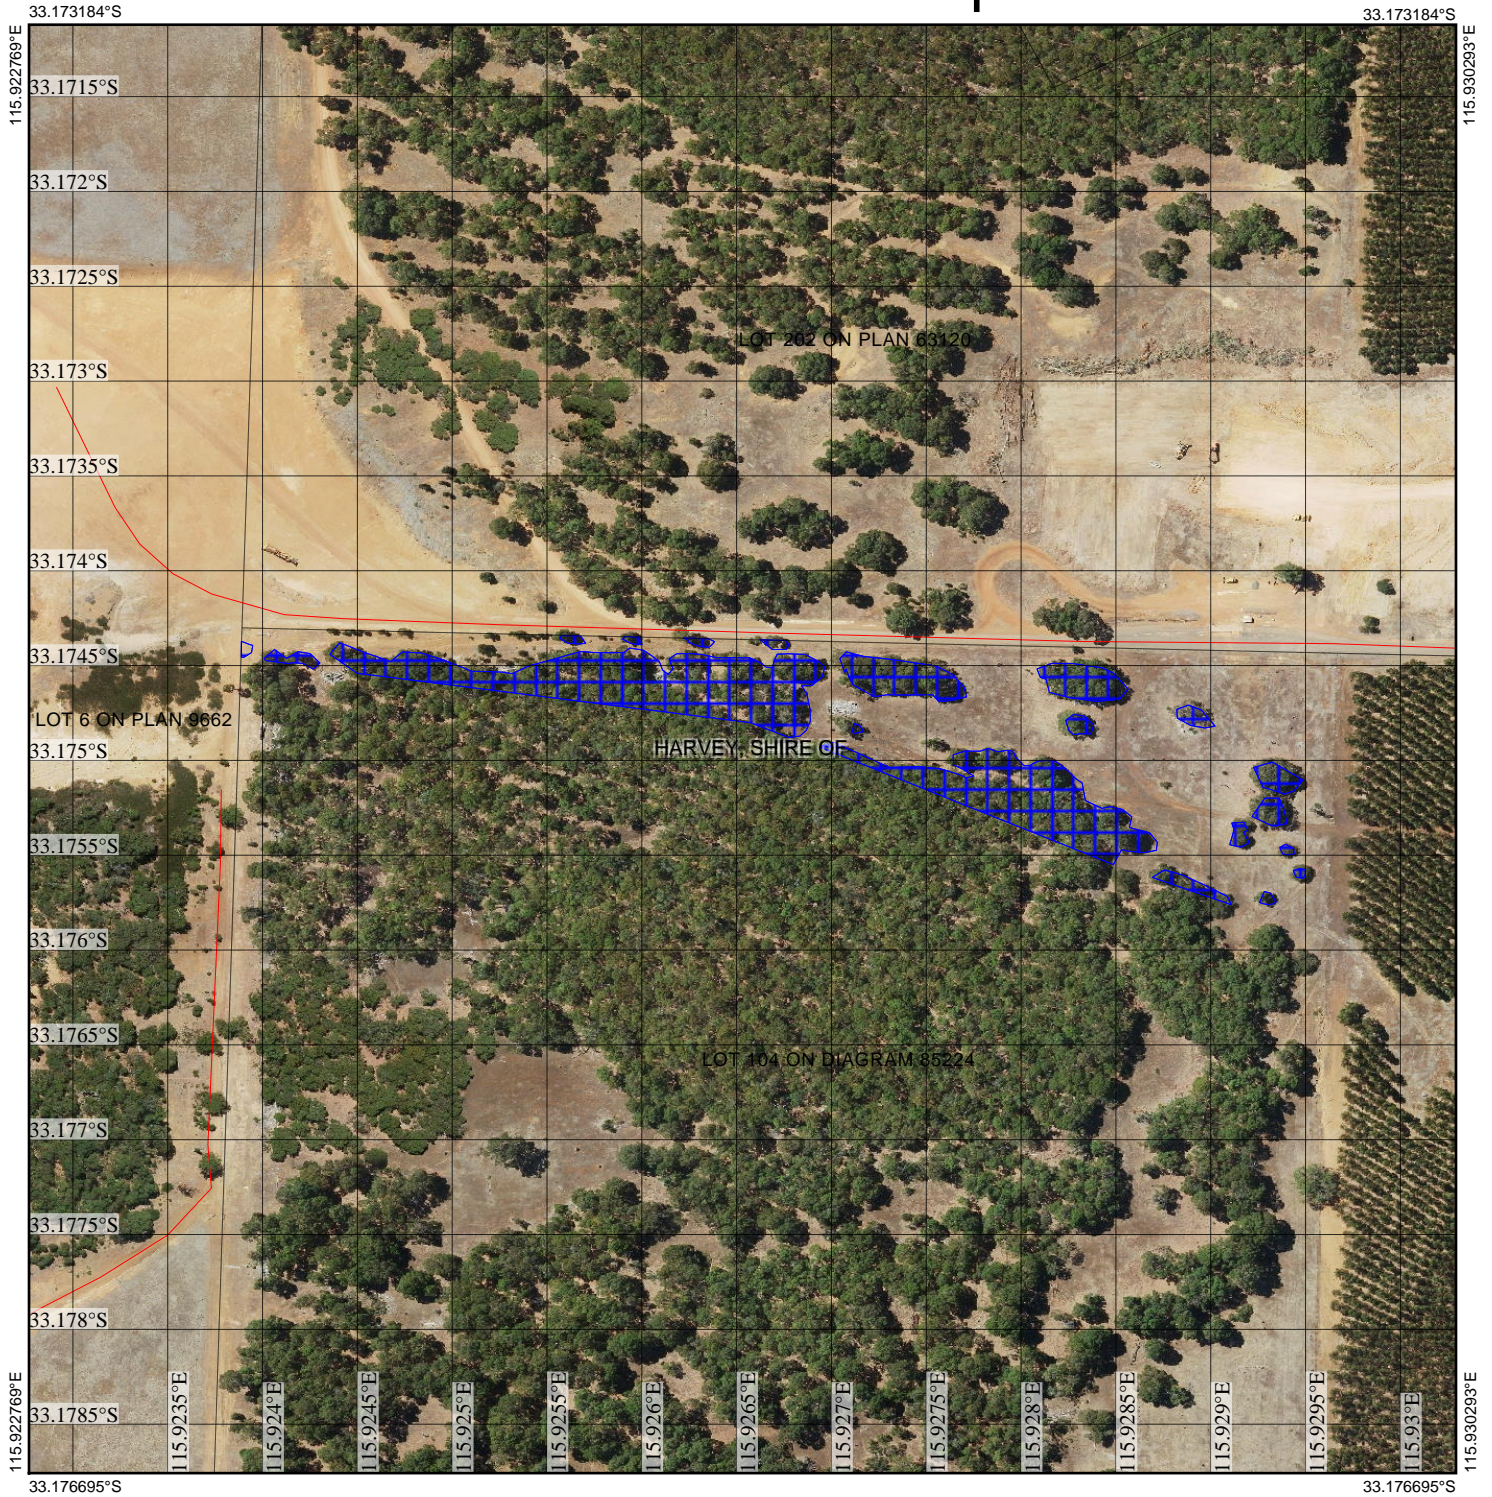

CPS 7059/1 - Map

Legend

-  Clearing Instruments Proposals
-  Roads
-  Imagery
-  Local Government Authority
-  Cadastre

(Approximate when reproduced at A4)

GDA 94 (Lat/Long)

Geocentric Datum of Australia 1994

..... Date

GOVERNMENT OF
 WESTERN AUSTRALIA
 WA Crown Copyright 2016