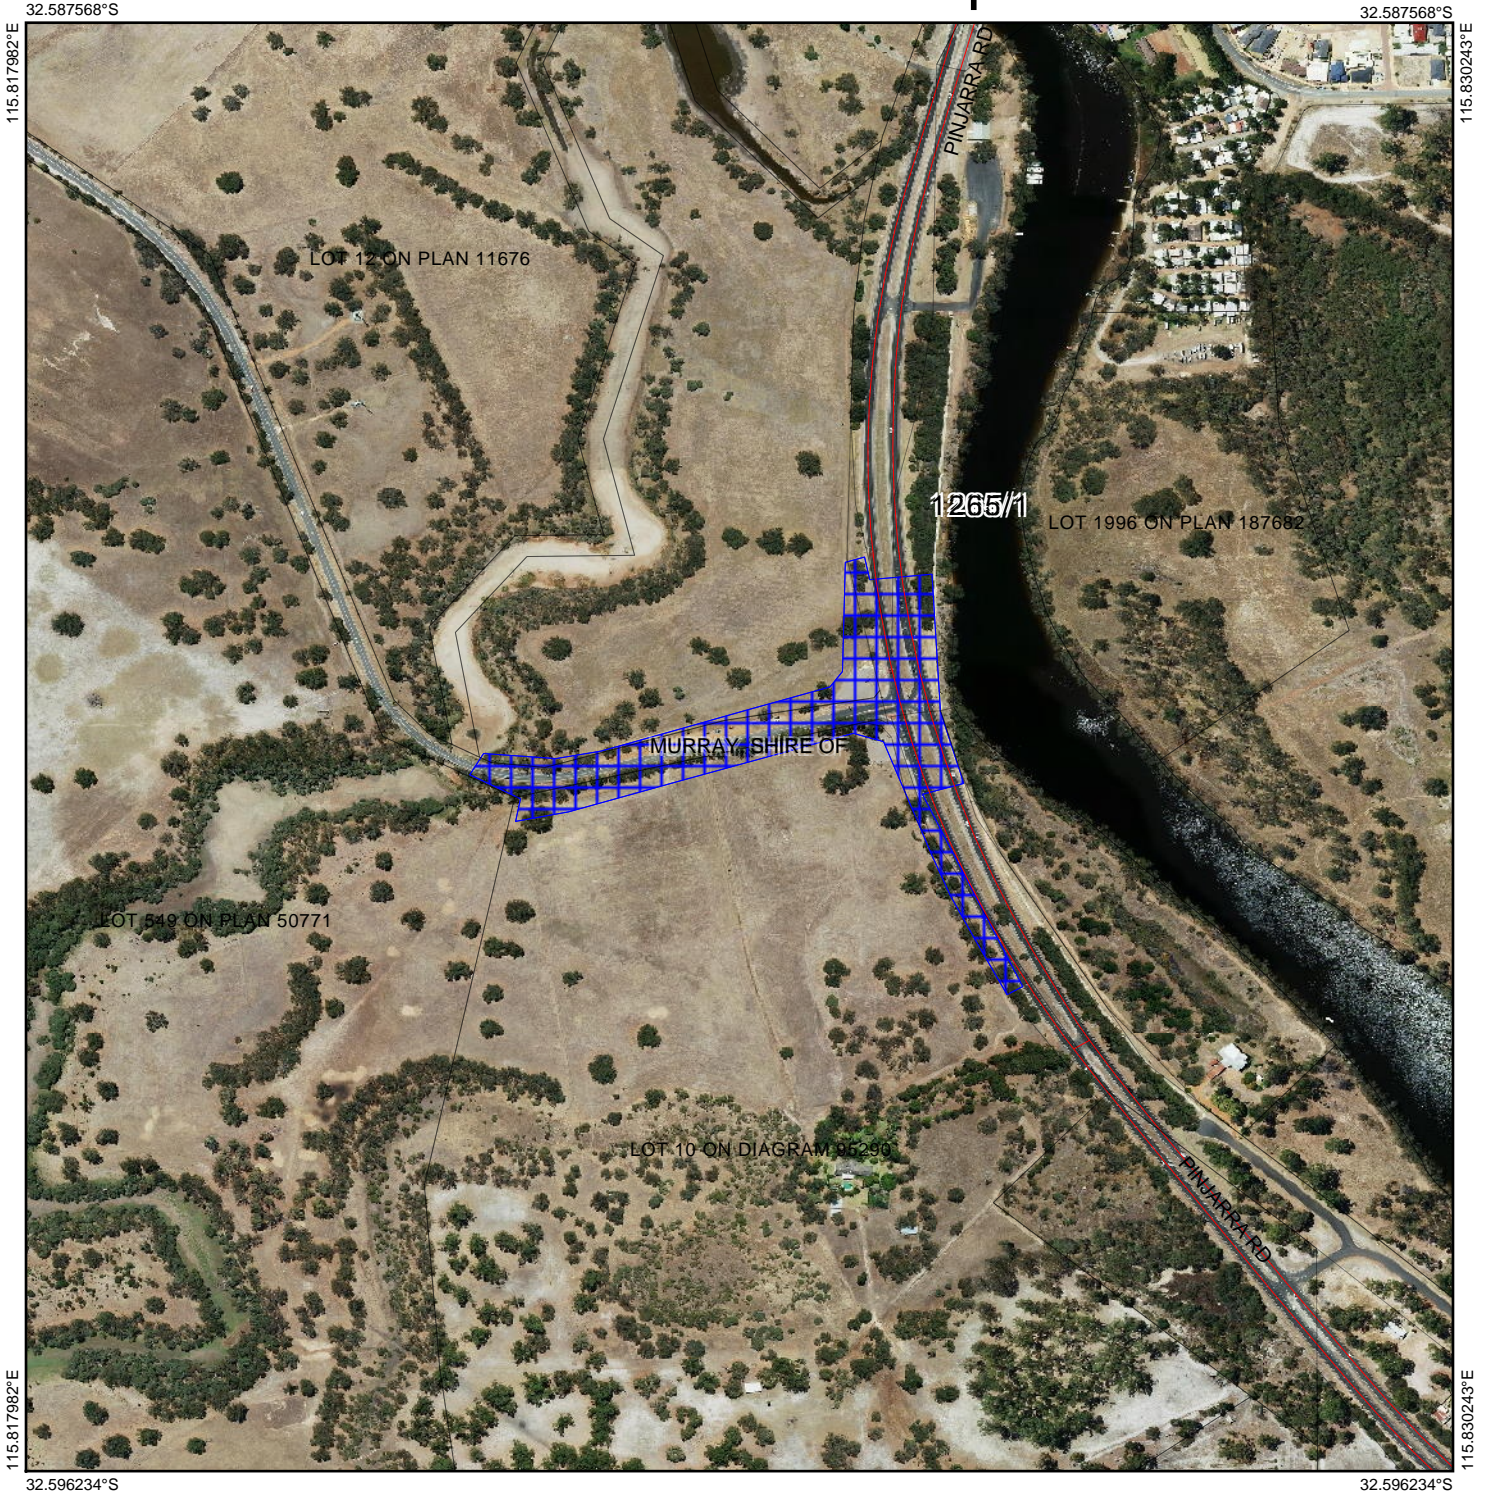

CPS 7072/1 - Map

Legend

-  Roads
-  Clearing Instruments Proposals
-  Imagery
-  Local Government Authority

(Approximate when reproduced at A4)

GDA 94 (Lat/Long)

Geocentric Datum of Australia 1994

..... Date