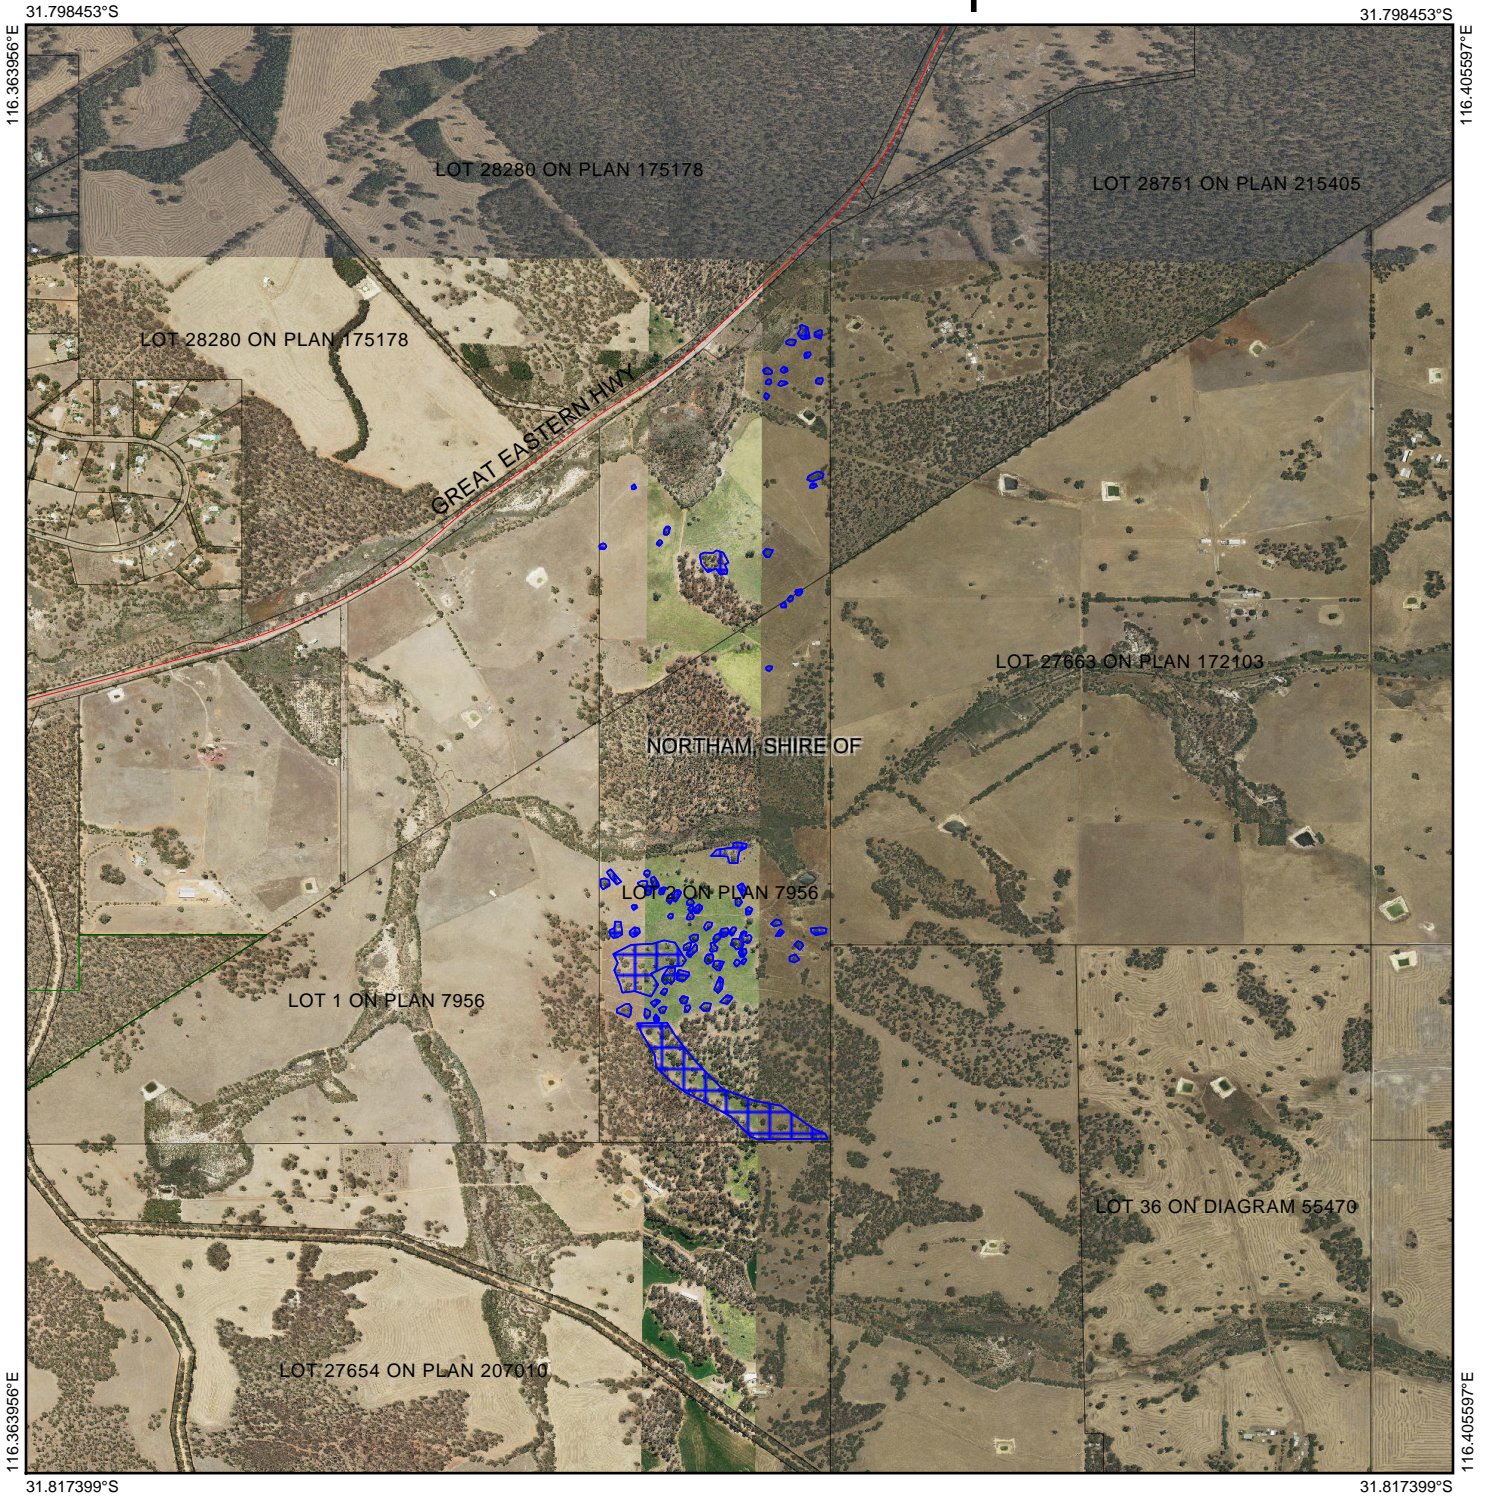

CPS 7073/1 - Map

Legend

-  Clearing Instruments Proposals
-  Imagery
-  Local Government Authority

(Approximate when reproduced at A4)

GDA 94 (Lat/Long)

Geocentric Datum of Australia 1994

..... Date

GOVERNMENT OF
WESTERN AUSTRALIA
WA Crown Copyright 2016