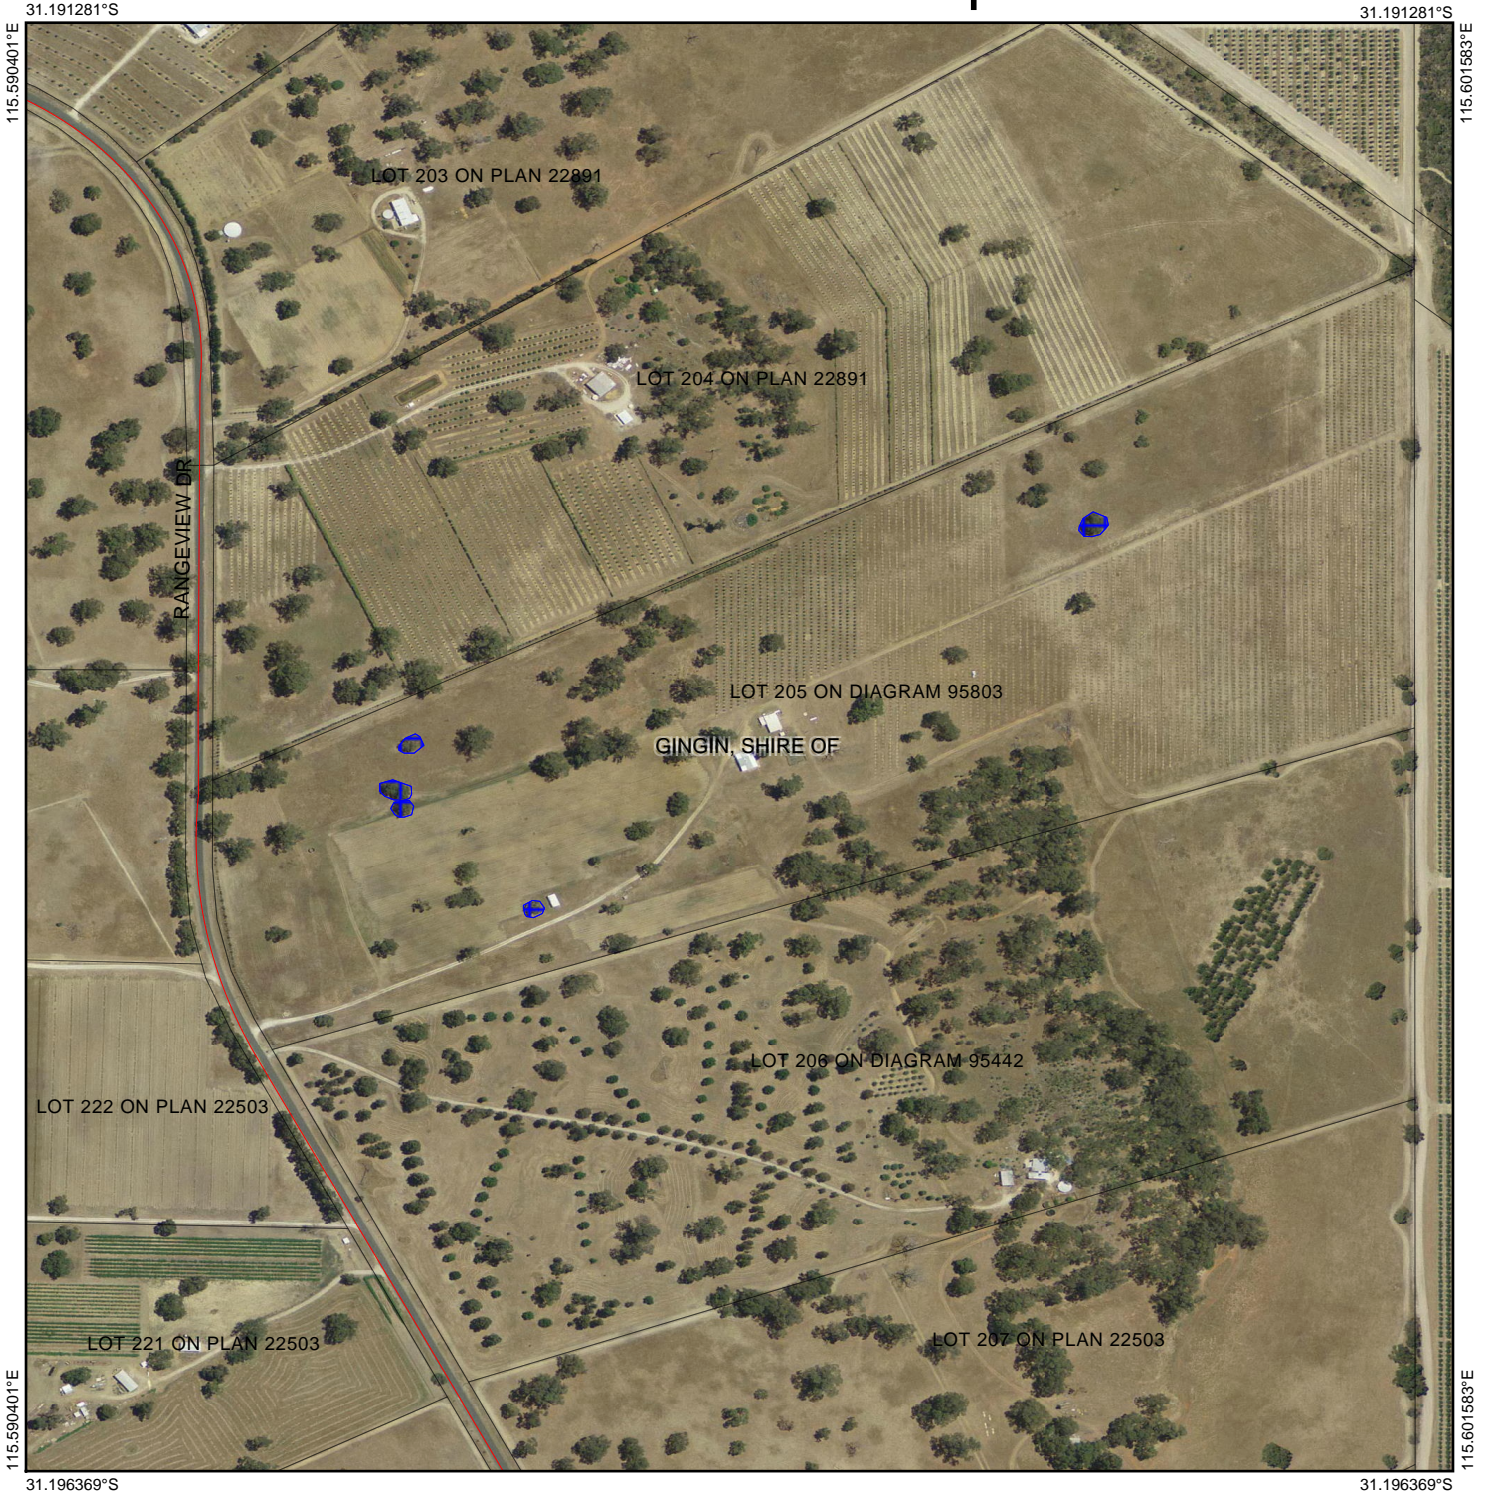

CPS 7075/1 - Map

Legend

-  Cadastre (Search)
-  Clearing Instruments Proposals
-  Roads
-  Imagery
-  Local Government Authority

(Approximate when reproduced at A4)
GDA 94 (Lat/Long)

Geocentric Datum of Australia 1994