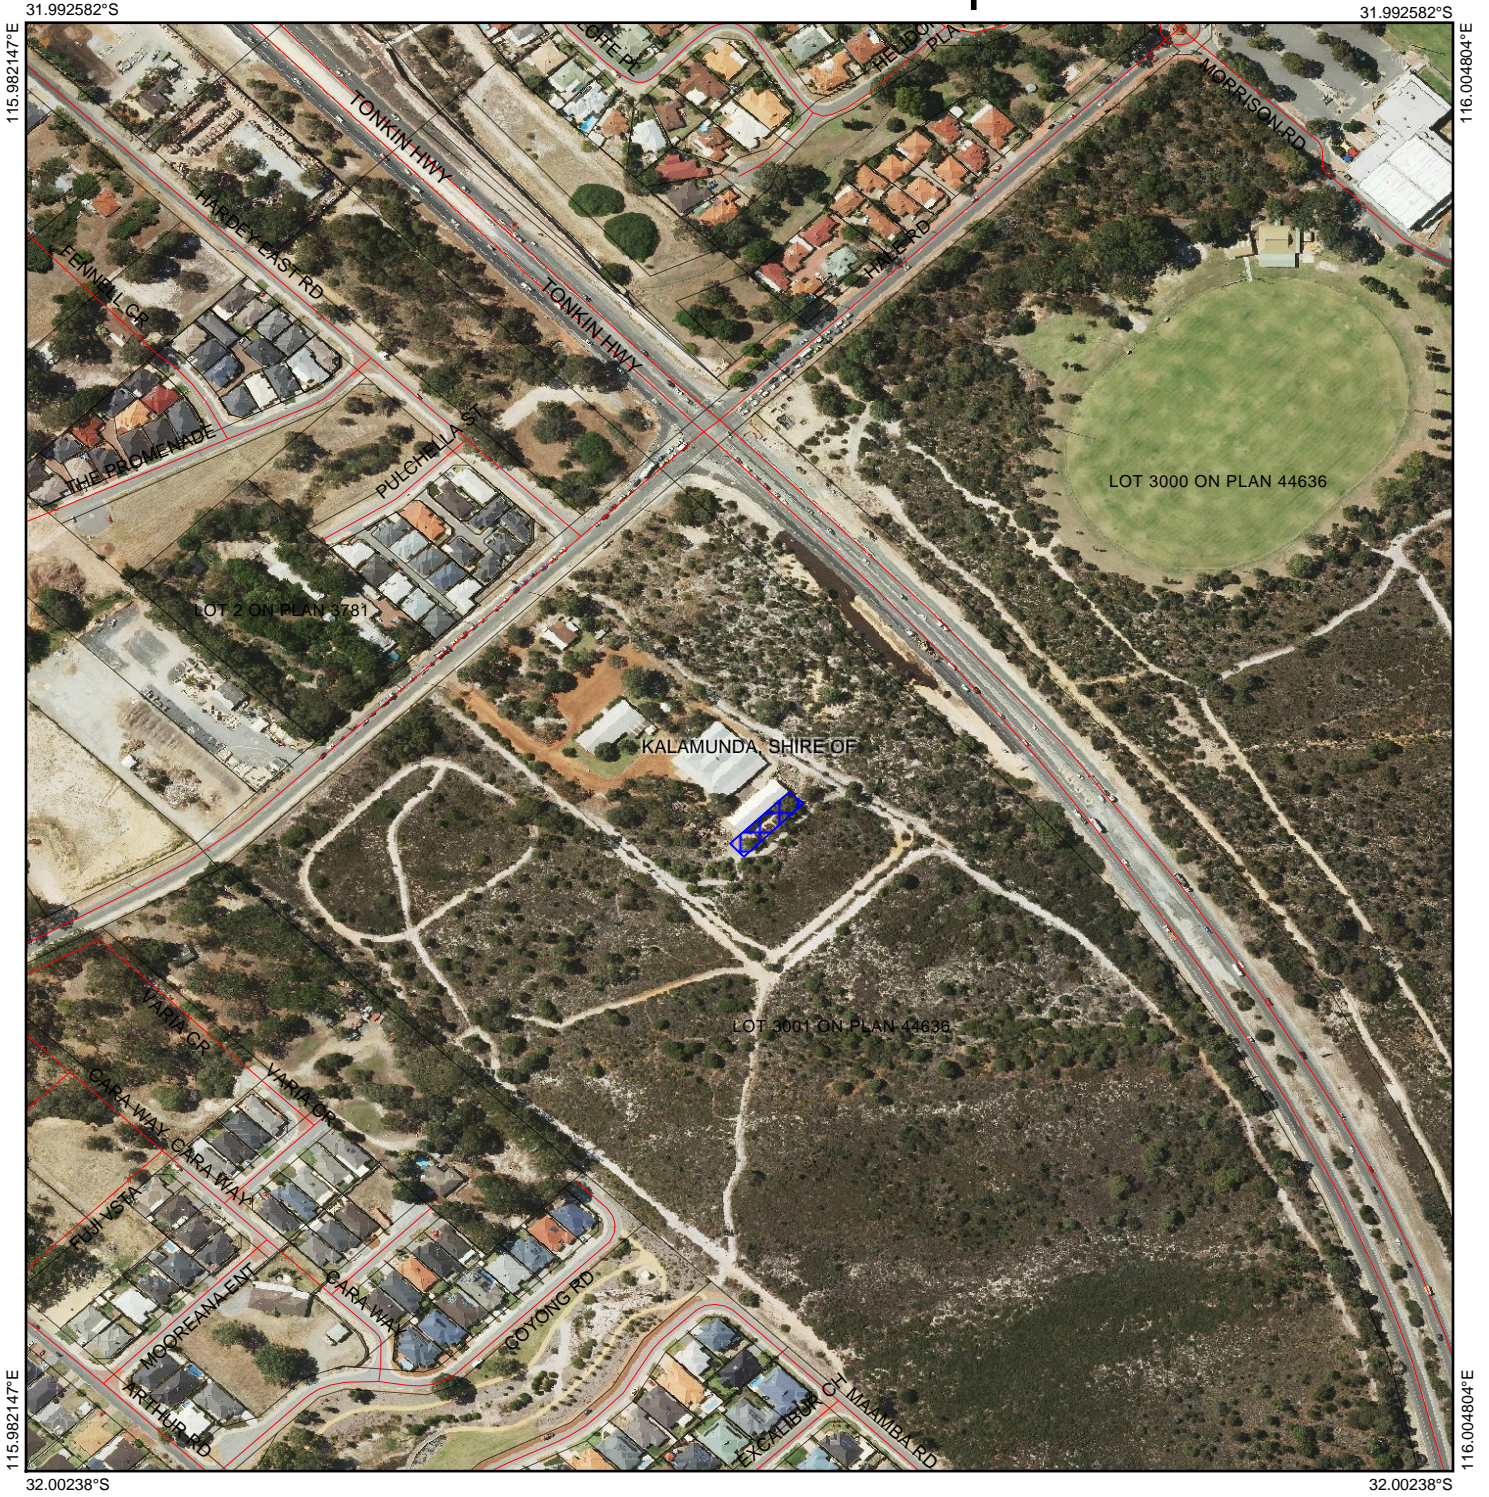

CPS 7078/1 - Map

Legend

-  Clearing Instruments Proposals
-  Roads
-  Imagery
-  Local Government Authority
-  Cadastre

(Approximate when reproduced at A4)

GDA 94 (Lat/Long)

Geocentric Datum of Australia 1994