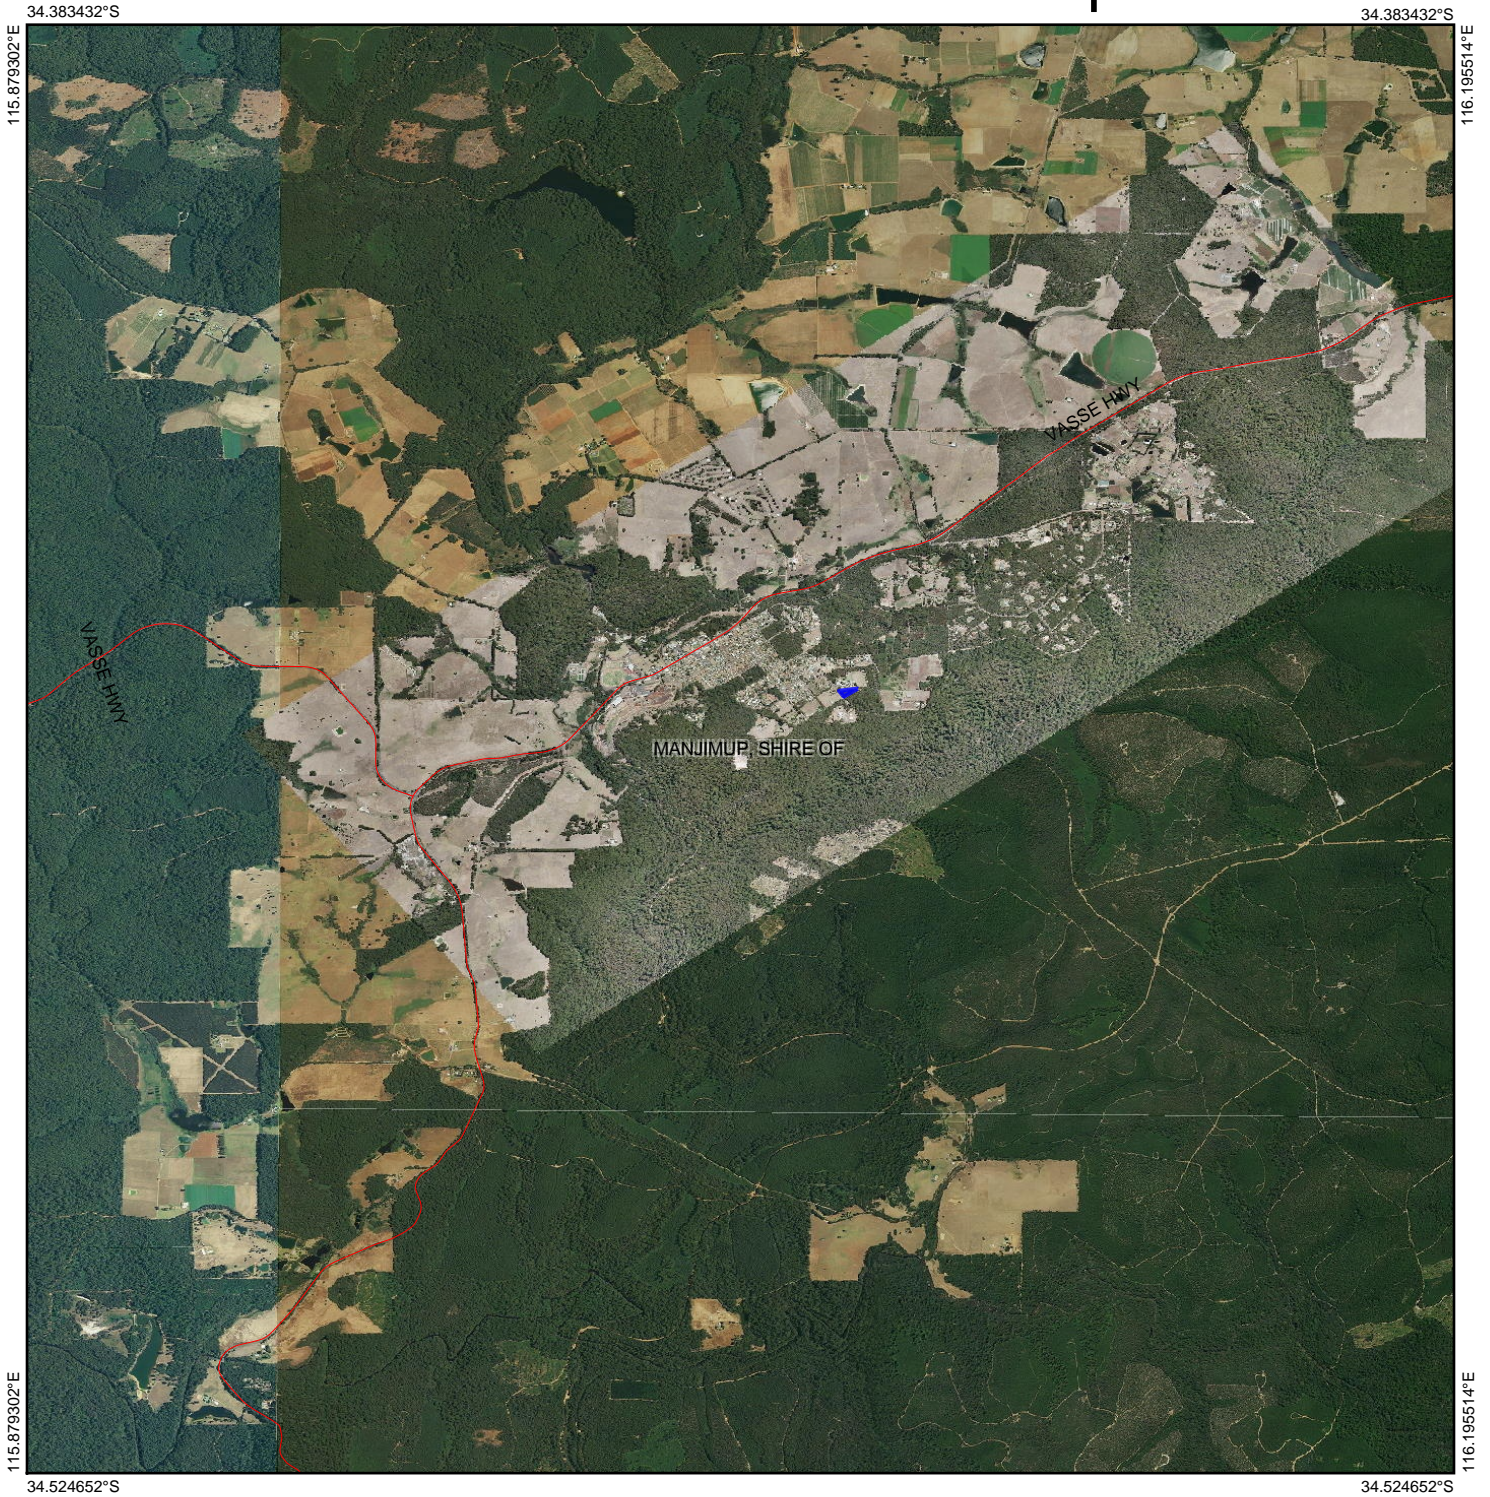

CPS 7082/1 - Context Map

Legend

-  Clearing Instruments Proposals
-  Imagery
-  Roads
-  Local Government Authority

(Approximate when reproduced at A4)

GDA 94 (Lat/Long)

Geocentric Datum of Australia 1994

..... Date

GOVERNMENT OF
WESTERN AUSTRALIA
WA Crown Copyright 2016