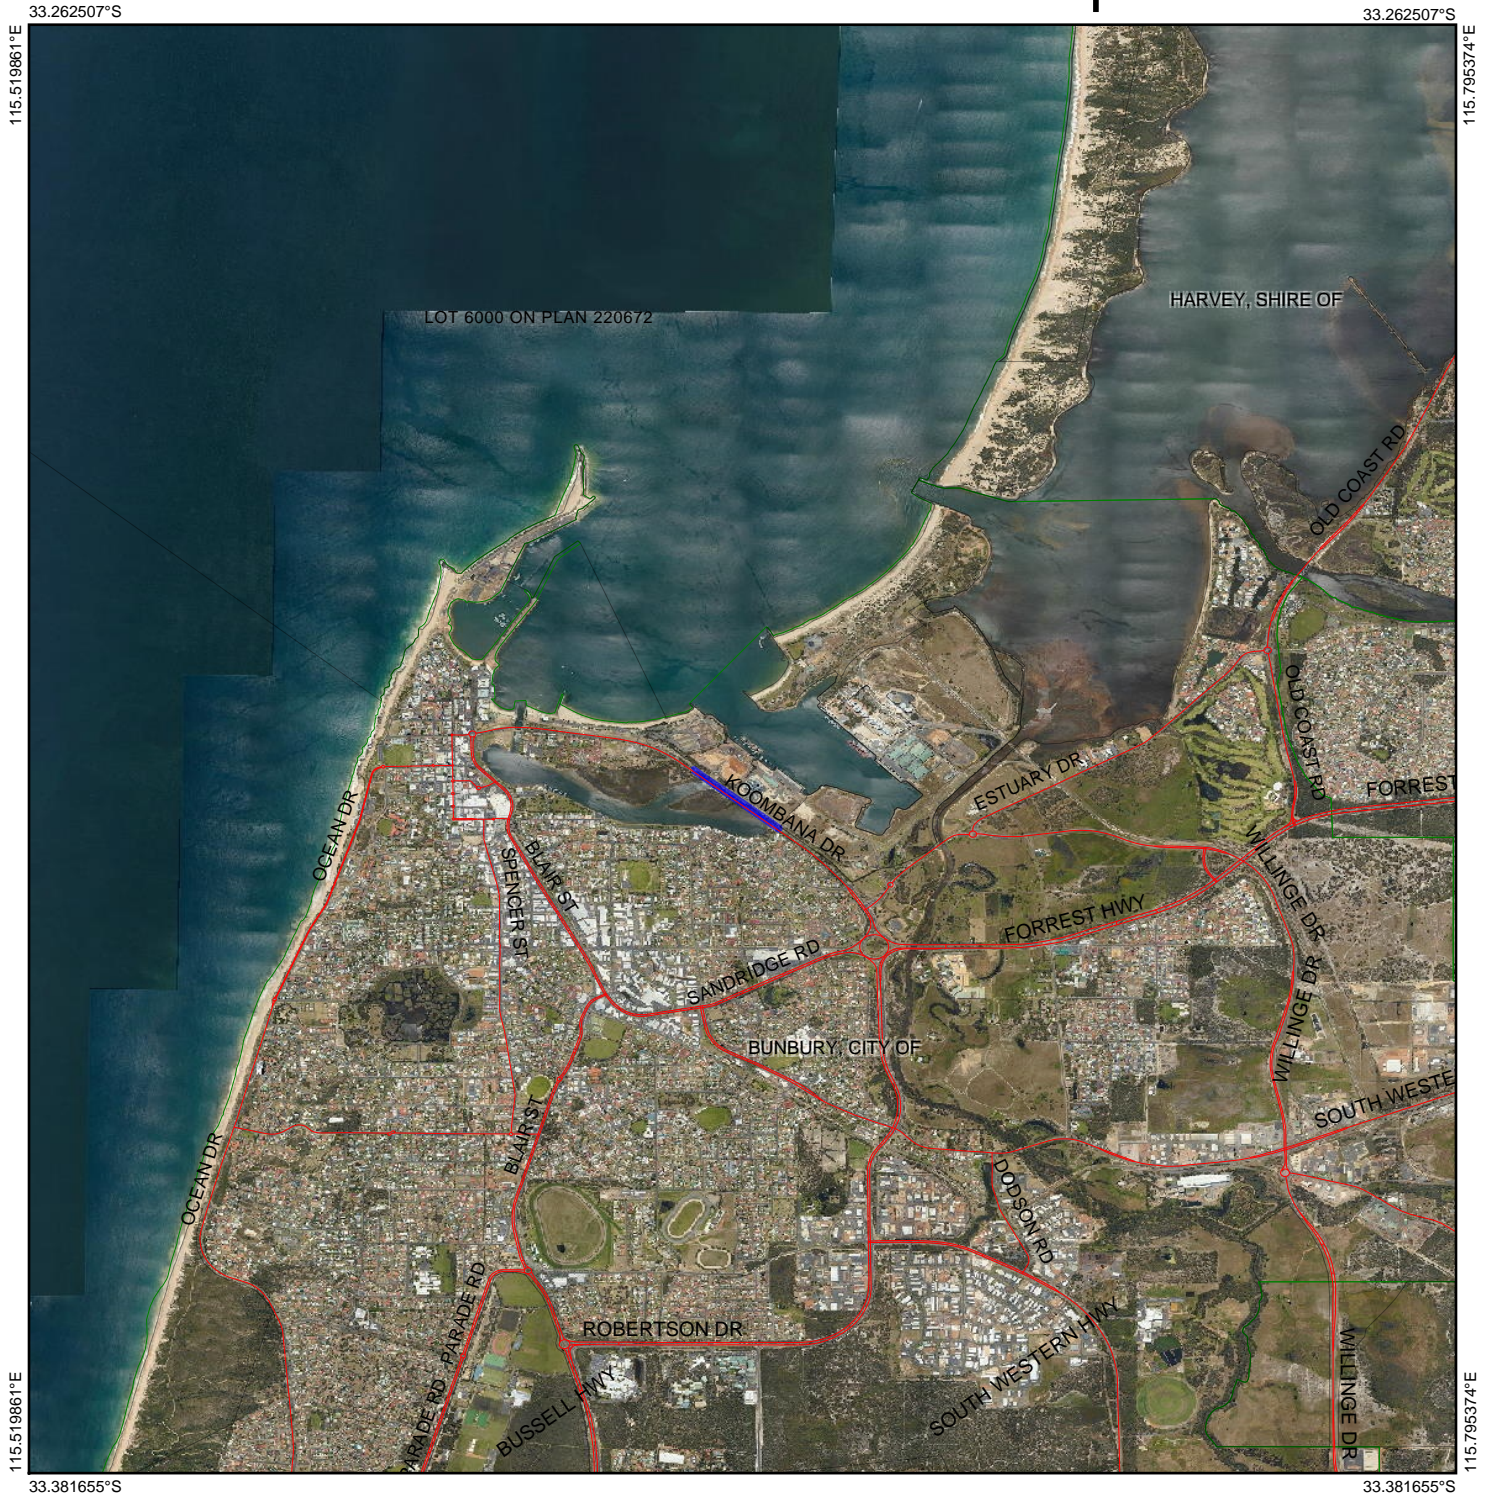

CPS 7085/1 - Context map

Legend

-  Clearing Instruments Proposals
-  Imagery
-  Local Government Authority

(Approximate when reproduced at A4)

GDA 94 (Lat/Long)

Geocentric Datum of Australia 1994

..... Date

GOVERNMENT OF
WESTERN AUSTRALIA
WA Crown Copyright 2016