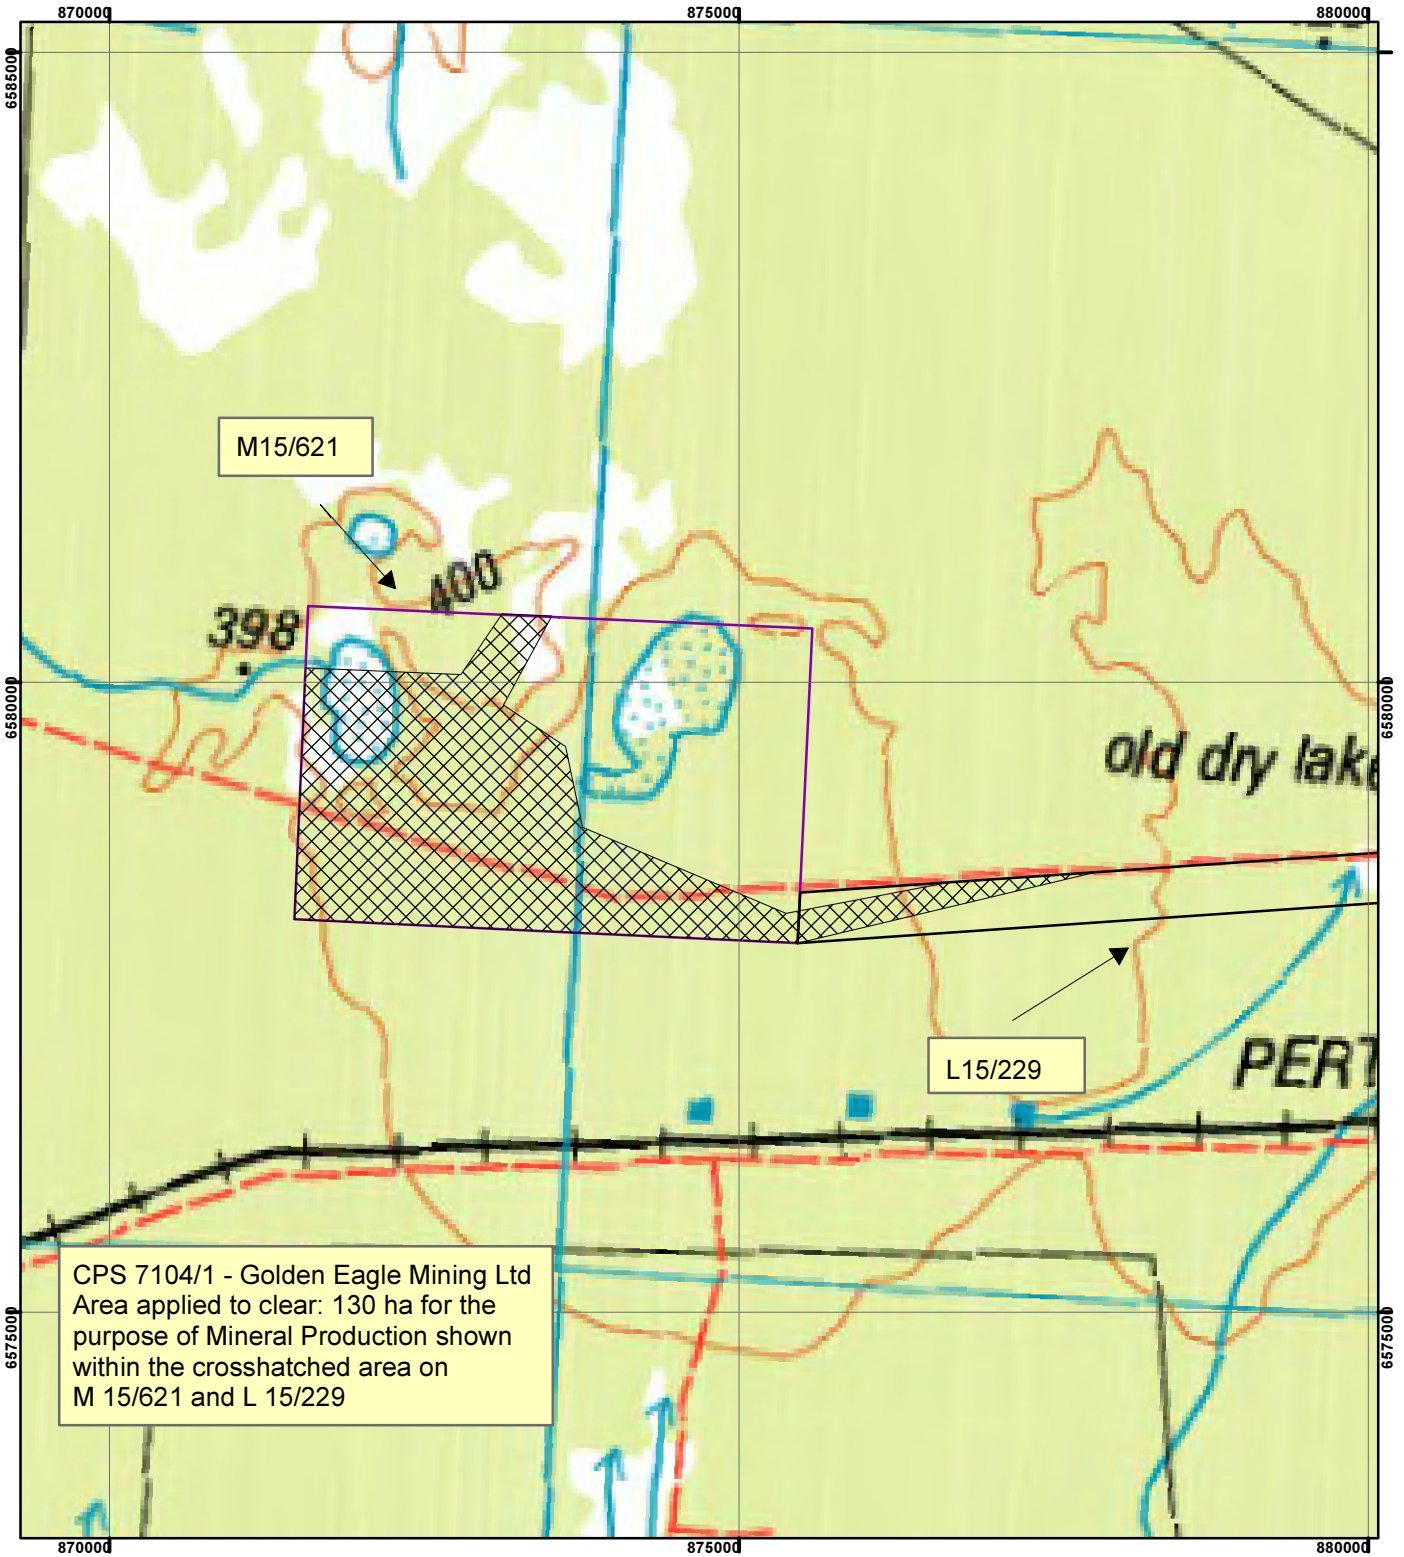

CPS 7104/1 - Golden Eagle Mining Ltd

Legend

 Clearing Instruments

Mining Tenements

 M 15/621

 L 15/229

Geocentric Datum Australia 1994

Note: the data in this map have not been projected. This may result in geometric distortion or measurement inaccuracies.

..... Date

Officer with delegated authority under Section 20 of
 the Environmental Protection Act 1986

Information derived from this map should be
 confirmed with the data custodian acknowledged
 by the agency acronym in the legend.