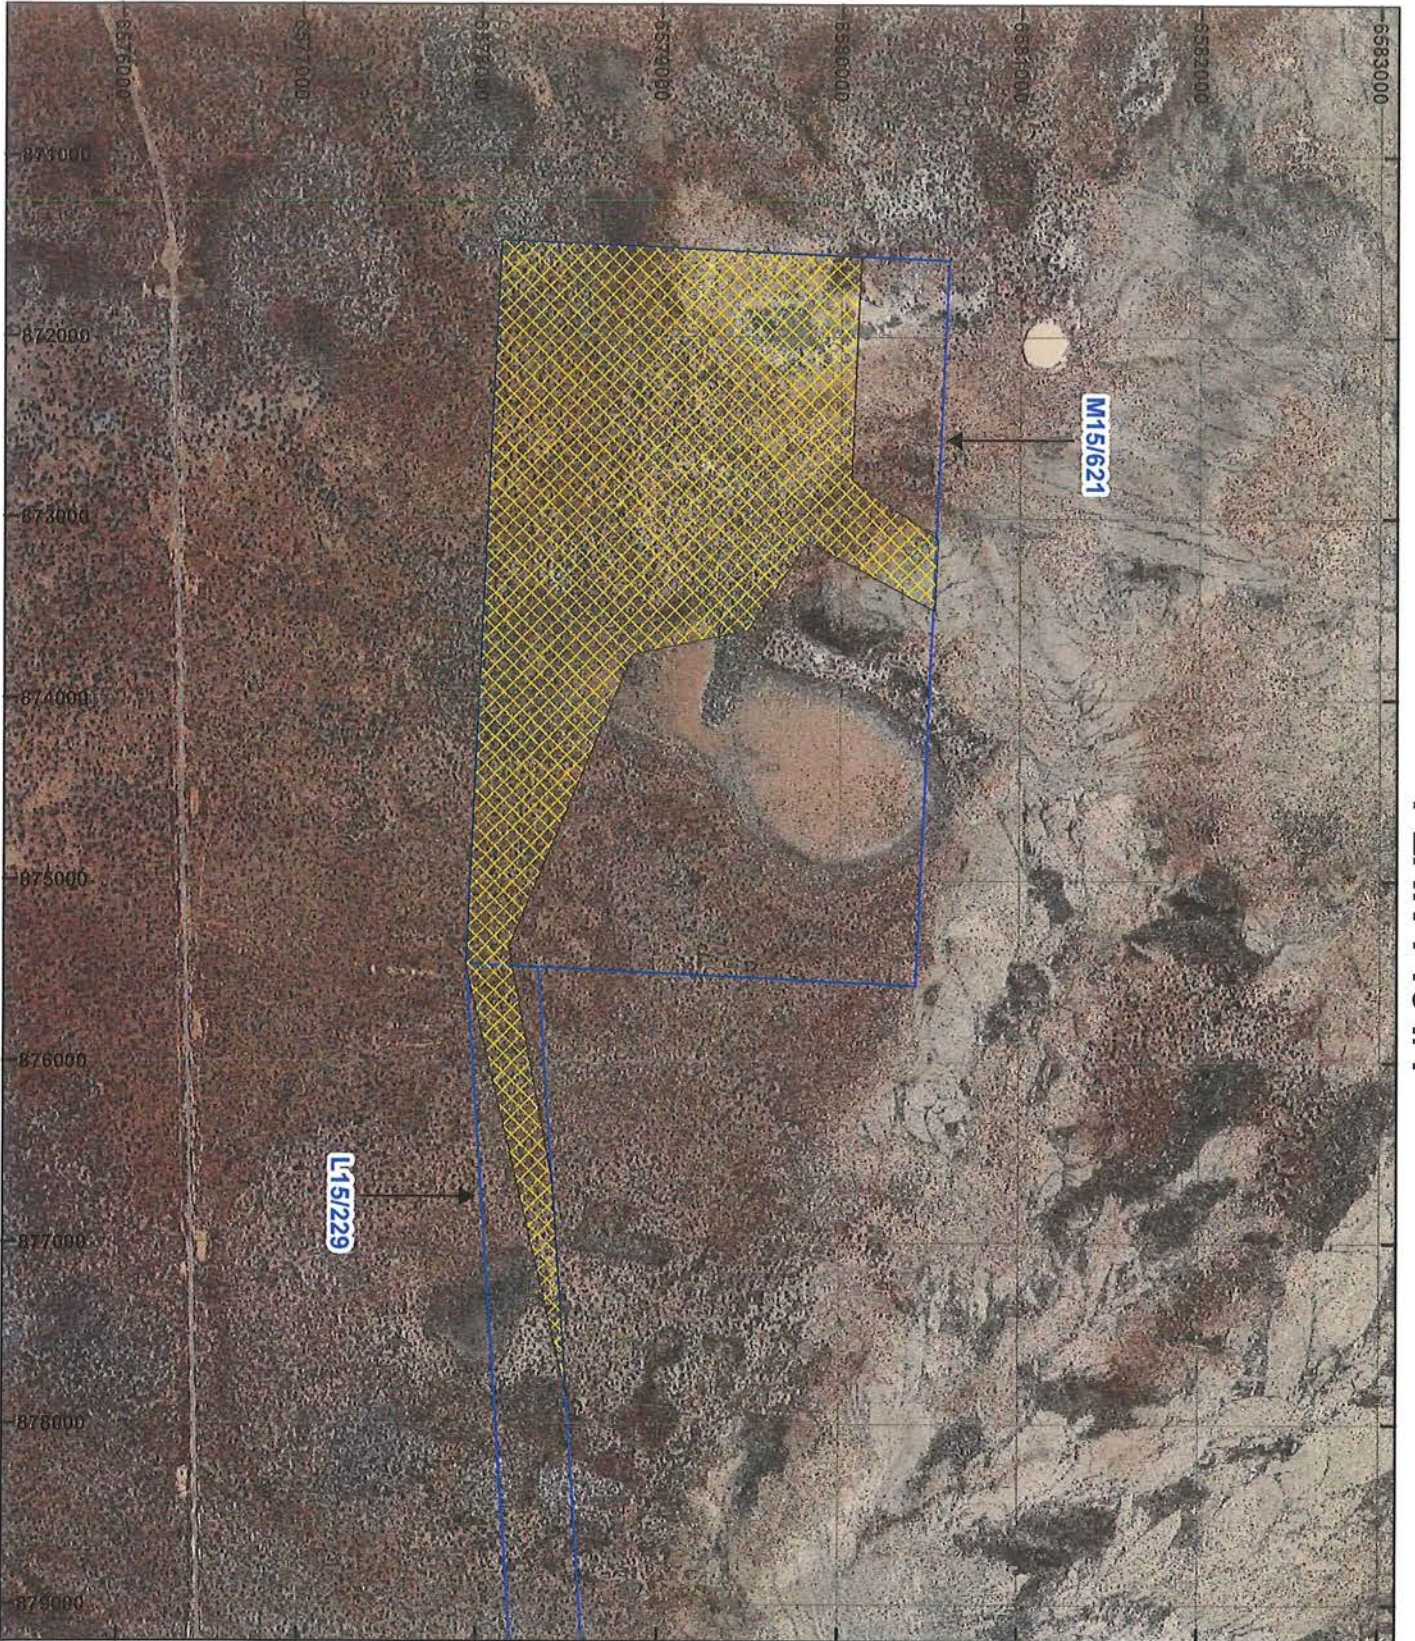

PLAN 7104/1

LEGEND

1. Mining Tenements
   - Clearing Instruments
   - Areas Approved to Clear
2. SEAMLESS MOSAIC

Geocentric Datum Australia 1994

M. V. P. 18/5/16
MAKHVE LEBOURNE Date

Officer with delegated authority under Section 20 of the Environmental Protection Act 1986
Information derived from this map should be confirmed with the data custodian acknowledged by the agency acronym in the legend.