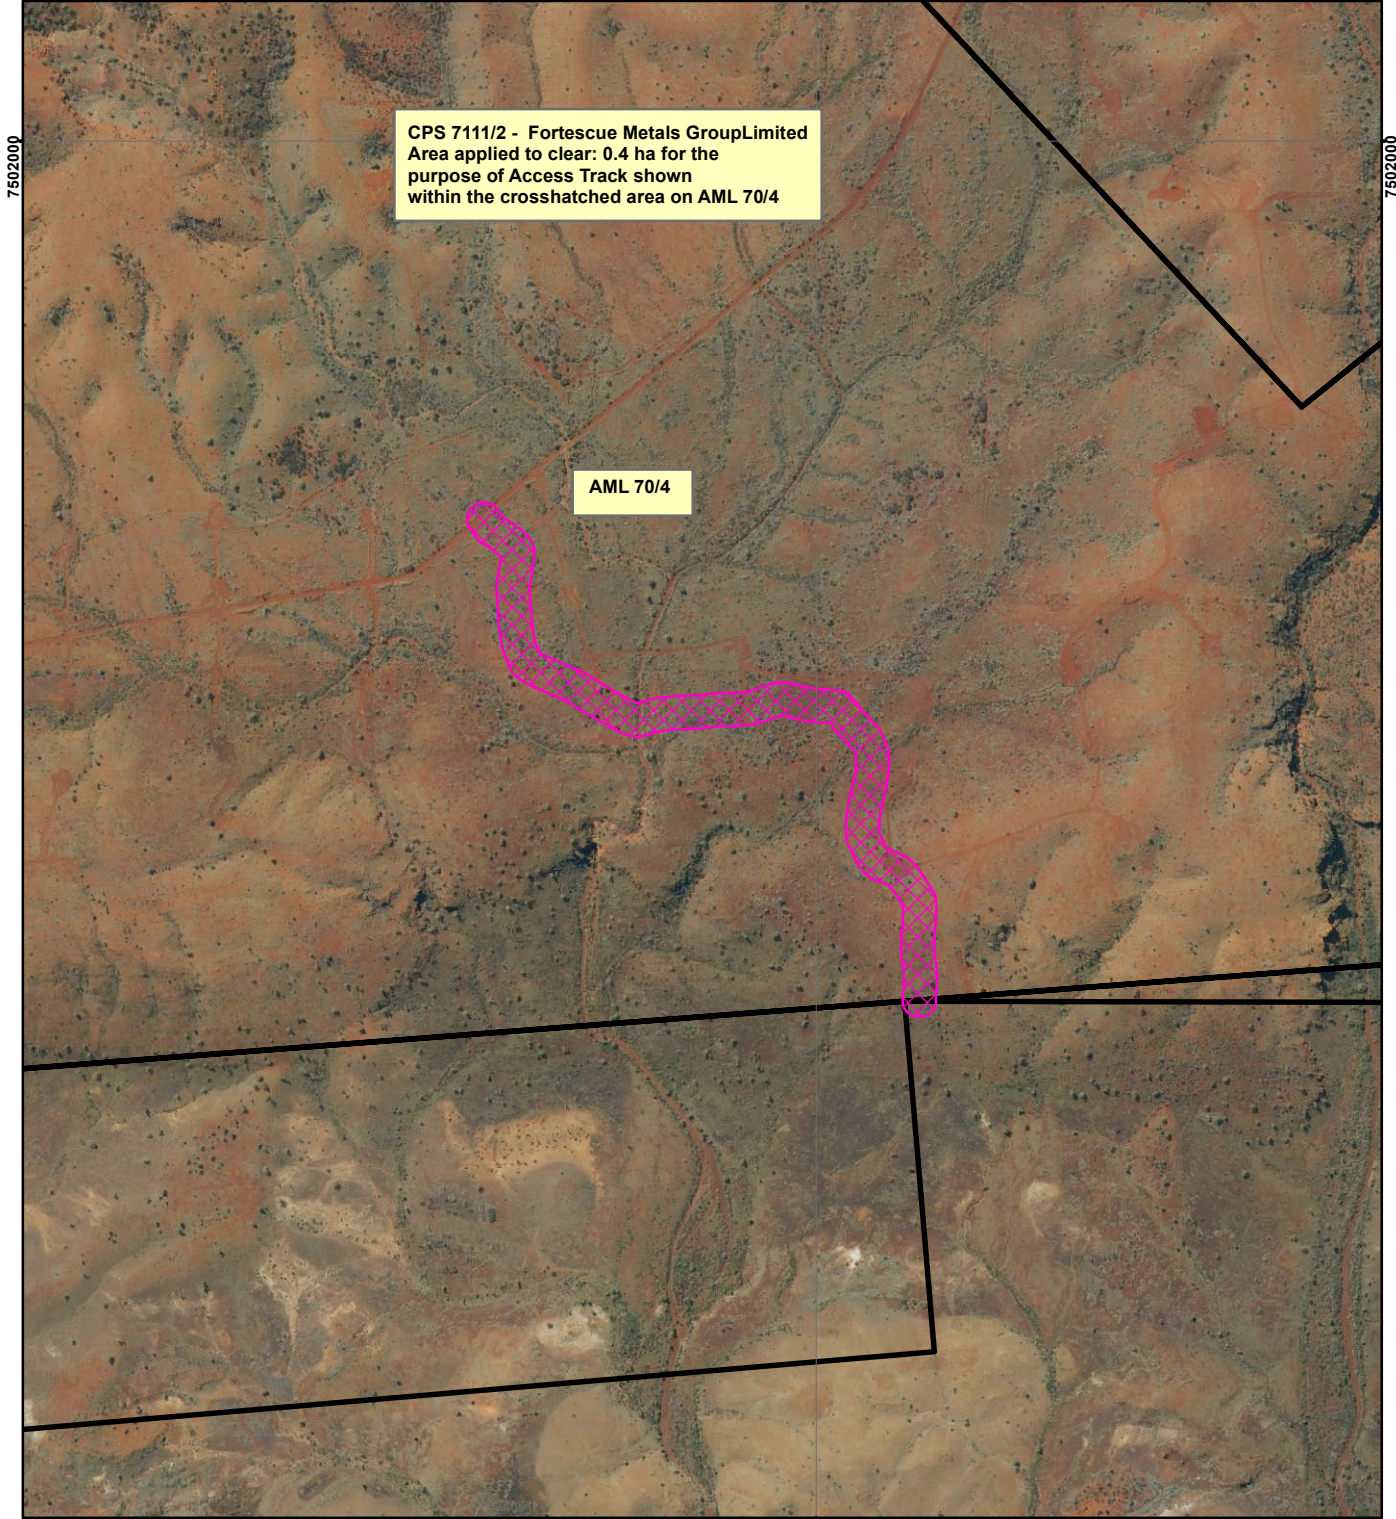

CPS 7111/2 - Fortescue Metals Group Limited

536000

536000

Legend

-  Clearing Instruments
-  Mining Tenements

Geocentric Datum Australia 1994

Note: the data in this map have not been projected. This may result in geometric distortion or measurement inaccuracies.

..... Date

Officer with delegated authority under Section 20 of the Environmental Protection Act 1986

Information derived from this map should be confirmed with the data custodian acknowledged by the agency acronym in the legend.