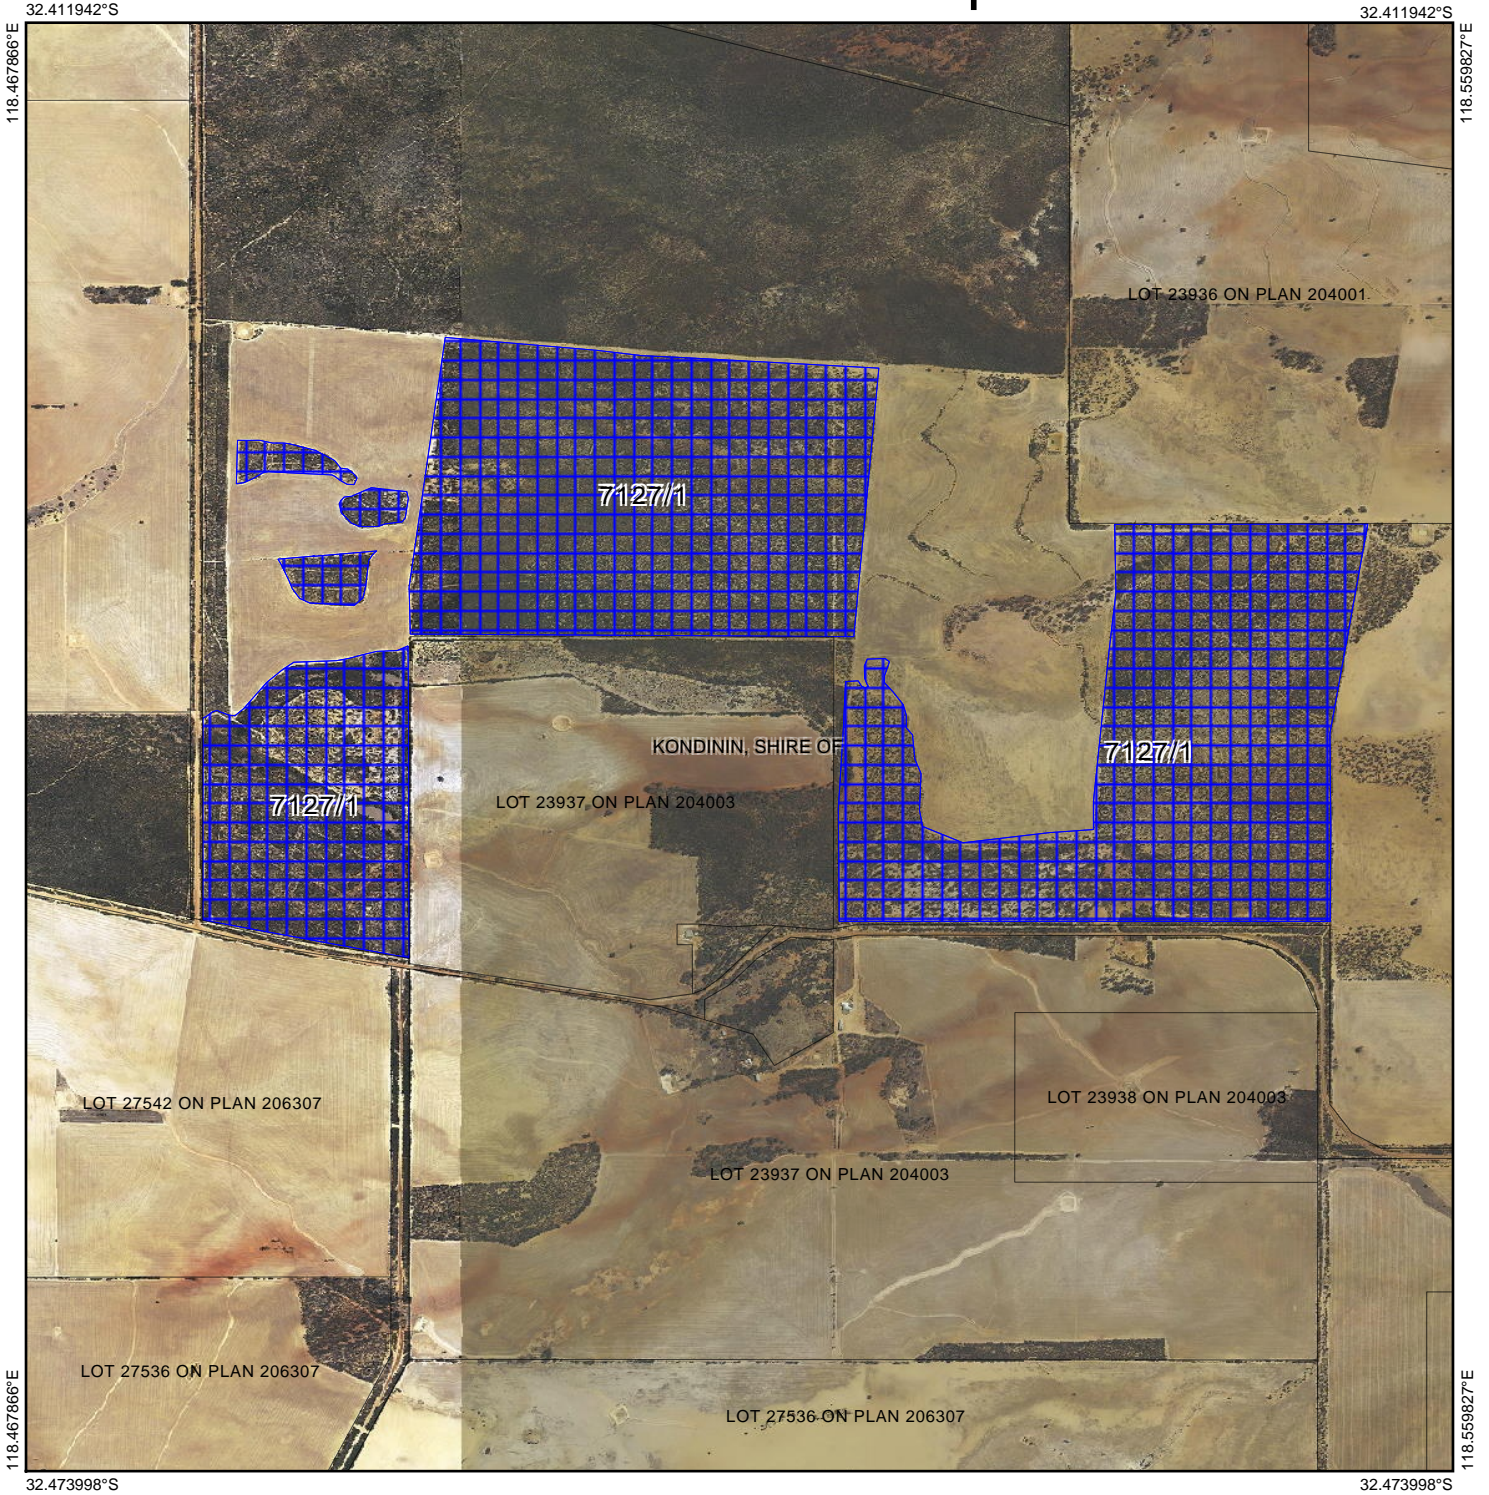

CPS 7127/1 - Map

Legend

-  Clearing Instruments Proposals
-  Local Government Authority
-  Imagery

(Approximate when reproduced at A4)

GDA 94 (Lat/Long)

Geocentric Datum of Australia 1994

..... Date

GOVERNMENT OF
WESTERN AUSTRALIA
WA Crown Copyright 2016